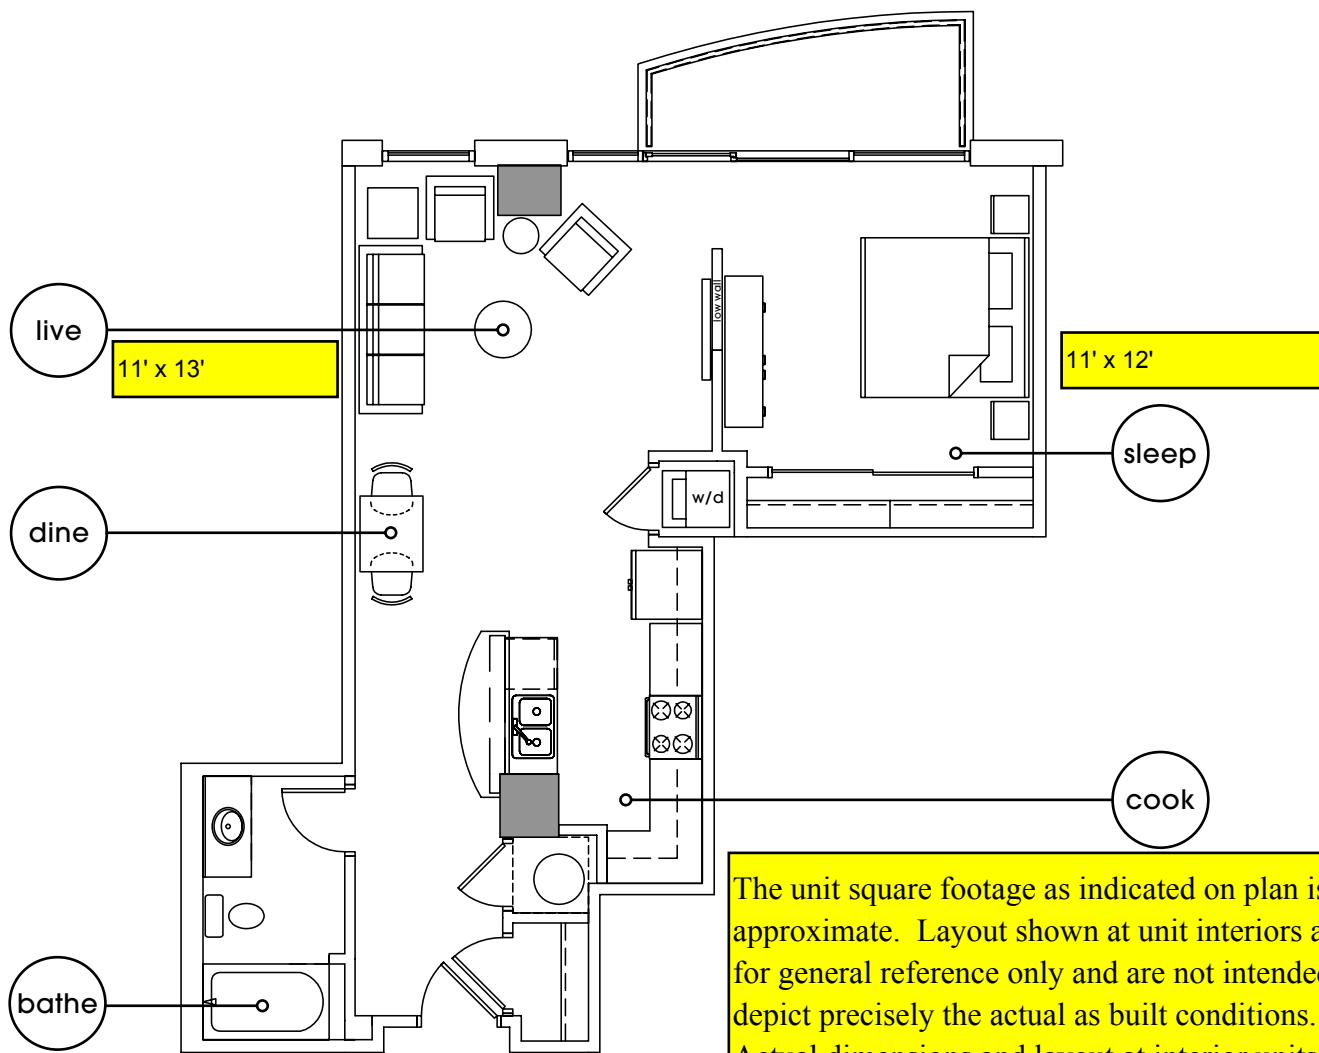

Residence A1 | 1 bedroom + 1 bath

interior: 748 sq. ft.
exterior: 64 sq. ft.

total: 812 sq. ft.

The unit square footage as indicated on plan is approximate. Layout shown at unit interiors are for general reference only and are not intended to depict precisely the actual as built conditions. Actual dimensions and layout at interior units may vary. Drawing is not to scale.