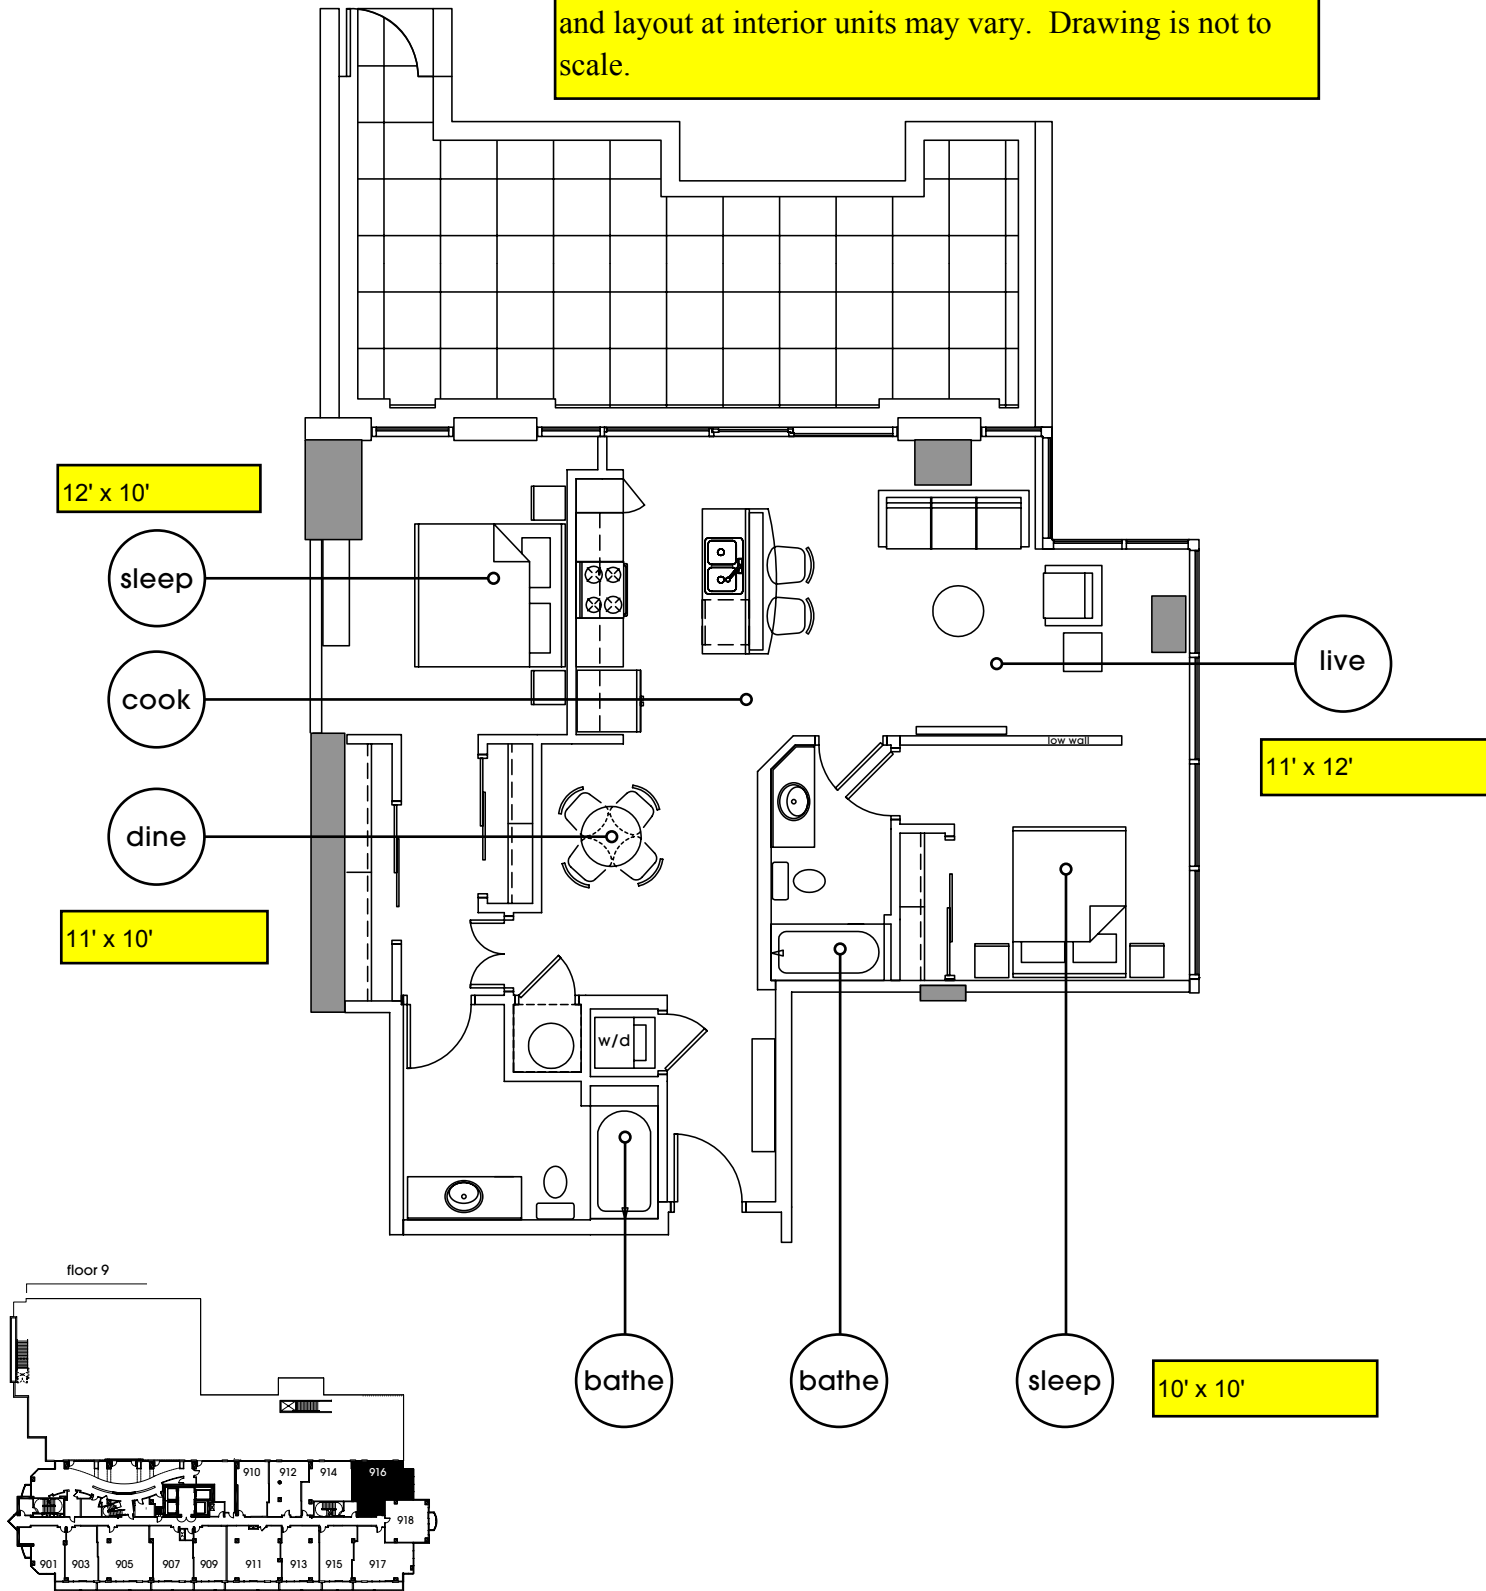

Residence B1B | 2 bedroom + 2 bath

interior: 1117 sq. ft.
exterior: 415 sq. ft.

total: 1532 sq. ft.

The unit square footage as indicated on plan is approximate. Layout shown at unit interiors are for general reference only and are not intended to depict precisely the actual as built conditions. Actual dimensions and layout at interior units may vary. Drawing is not to scale.

SALES BY
NOVARE-AU
REALTY-LLC
512-477-0360

The unit or units shown hereon are merely approximations and do not necessarily reflect the actual as-built conditions of the same. The as-built dimension and size of the unit or units may vary from the dimension and size reflected hereon. Prices and availability are subject to change without notice. Drawing is not to scale. Furnishings not included. Refrigerator and washer/dryer not included.