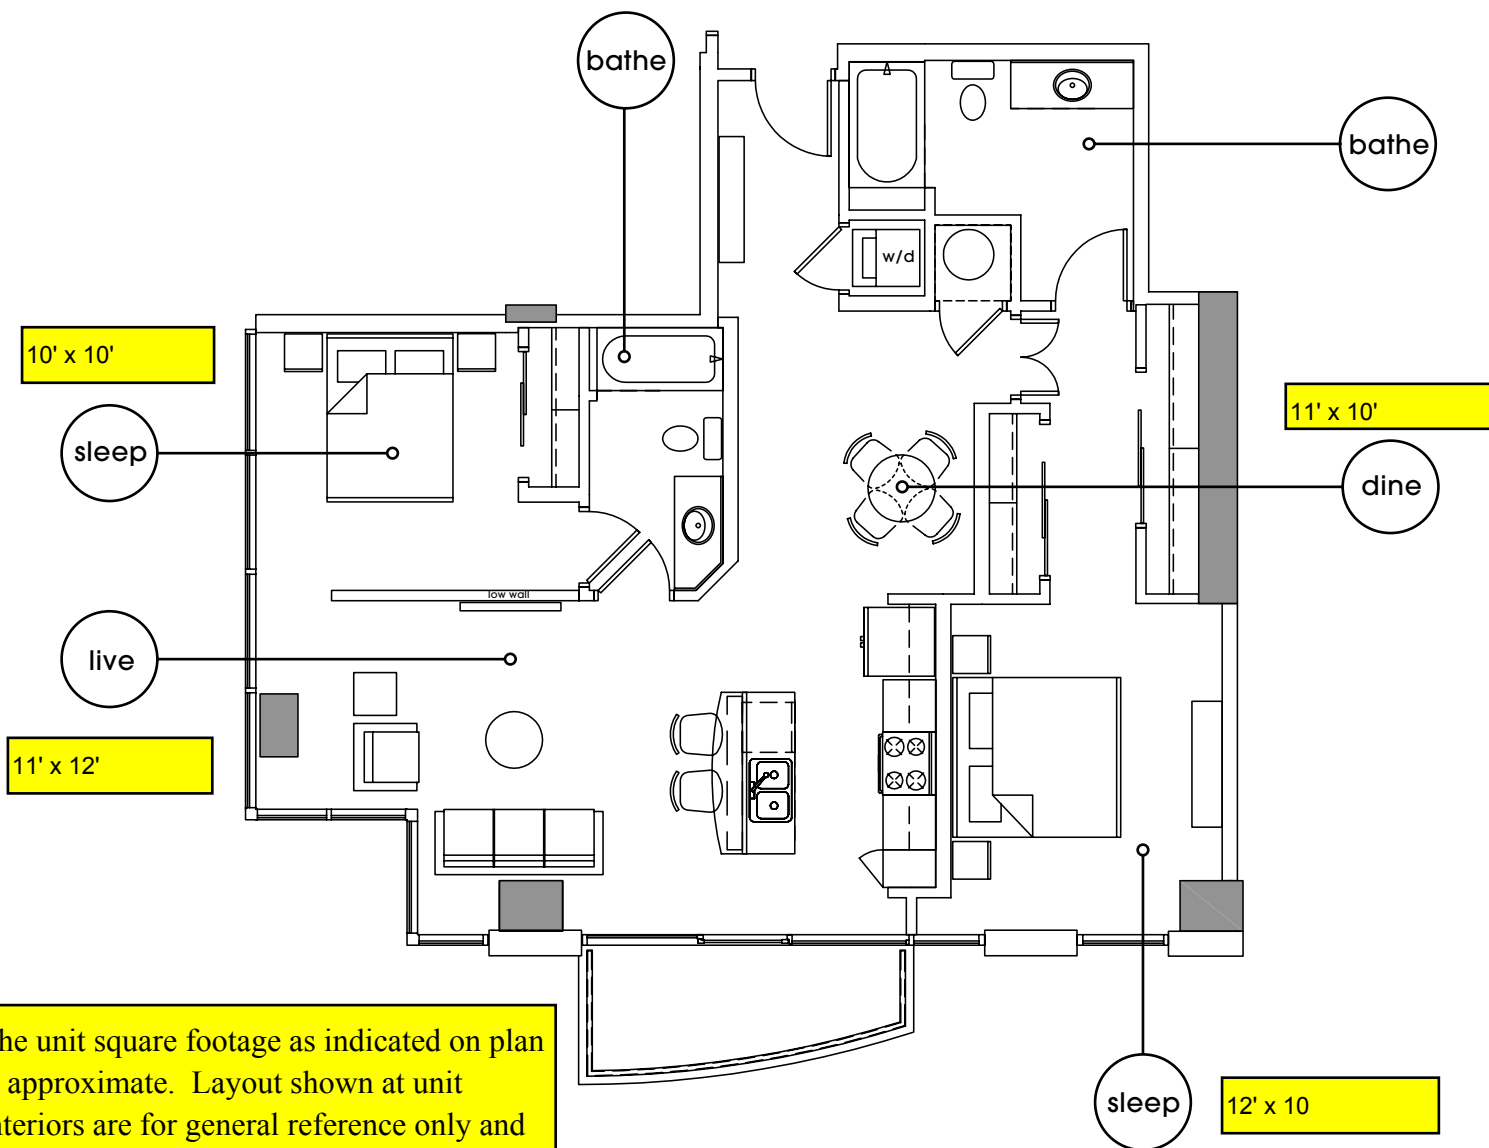

# Residence B1E | 2 bedroom + 2 bath

interior: 1115 sq. ft.  
exterior: 64 sq. ft.

**total: 1179 sq. ft.**

The unit square footage as indicated on plan is approximate. Layout shown at unit interiors are for general reference only and are not intended to depict precisely the actual as built conditions. Actual dimensions and layout at interior units may vary. Drawing is not to scale.