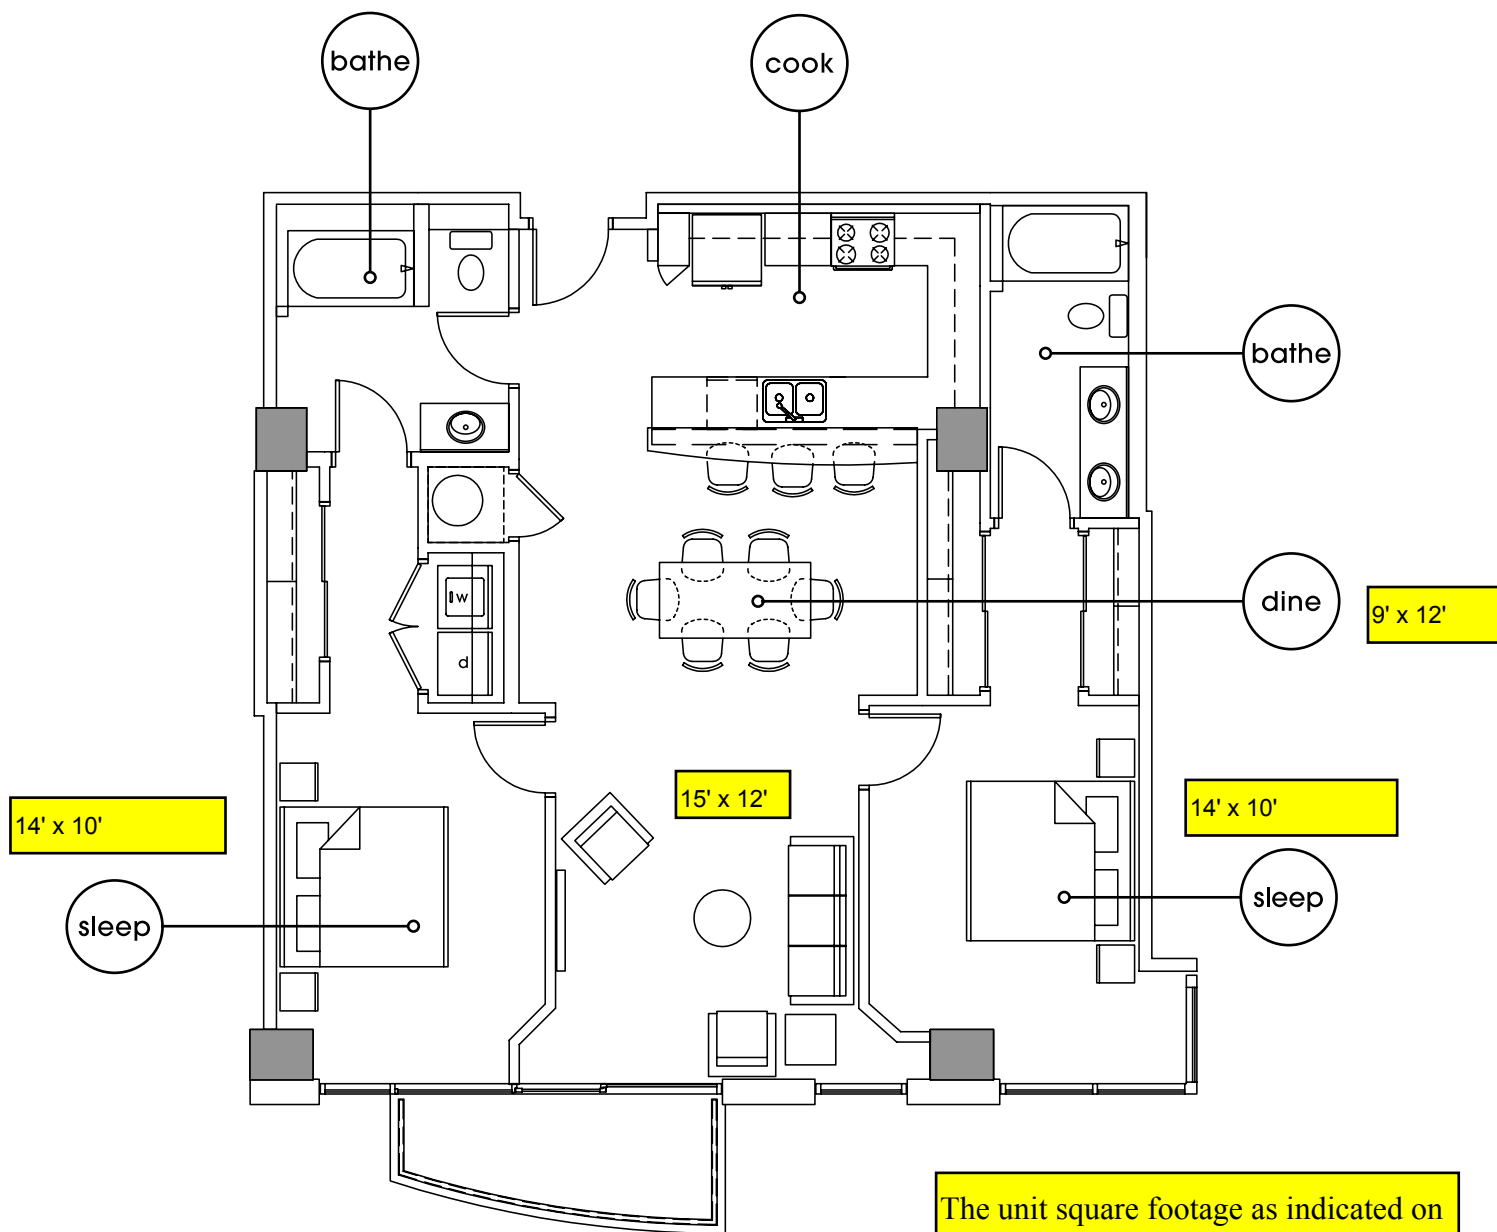

Residence B2 | 2 bedroom + 2 bath

interior: 1244 sq. ft.
exterior: 64 sq. ft.

total: 1308 sq. ft.

The unit square footage as indicated on plan is approximate. Layout shown at unit interiors are for general reference only and are not intended to depict precisely the actual as built conditions. Actual dimensions and layout at interior units may vary. Drawing is not to scale.