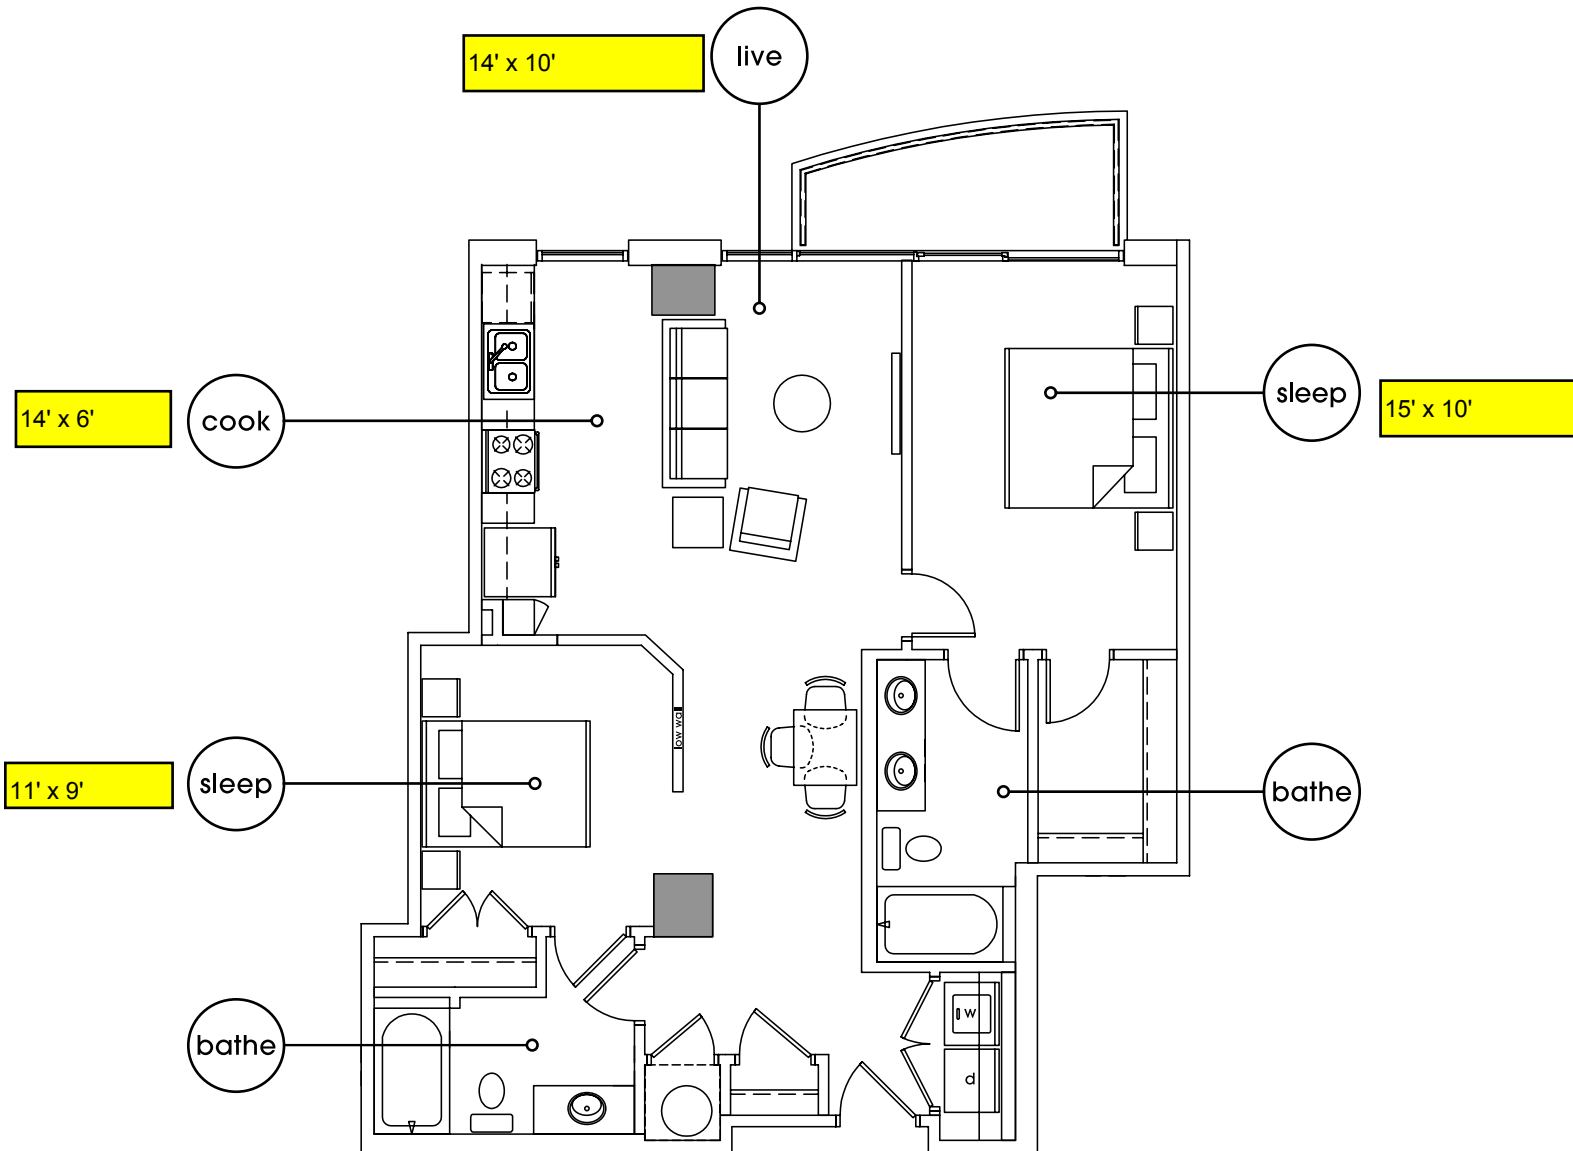

Residence B8 | 2 bedroom + 2 bath

interior: 998 sq. ft.
exterior: 64 sq. ft.

total: 1062 sq. ft.

The unit square footage as indicated on plan is approximate. Layout shown at unit interiors are for general reference only and are not intended to depict precisely the actual as built conditions. Actual dimensions and layout at interior units may vary. Drawing is not to scale.

SALES BY
NOVARE-AU
REALTY-LLC
512-477-0360

The unit or units shown hereon are merely approximations and do not necessarily reflect the actual as-built conditions of the same. The as-built dimension and size of the unit or units may vary from the dimension and size reflected hereon. Prices and availability are subject to change without notice. Drawing is not to scale. Furnishings not included. Refrigerator and washer/dryer not included.