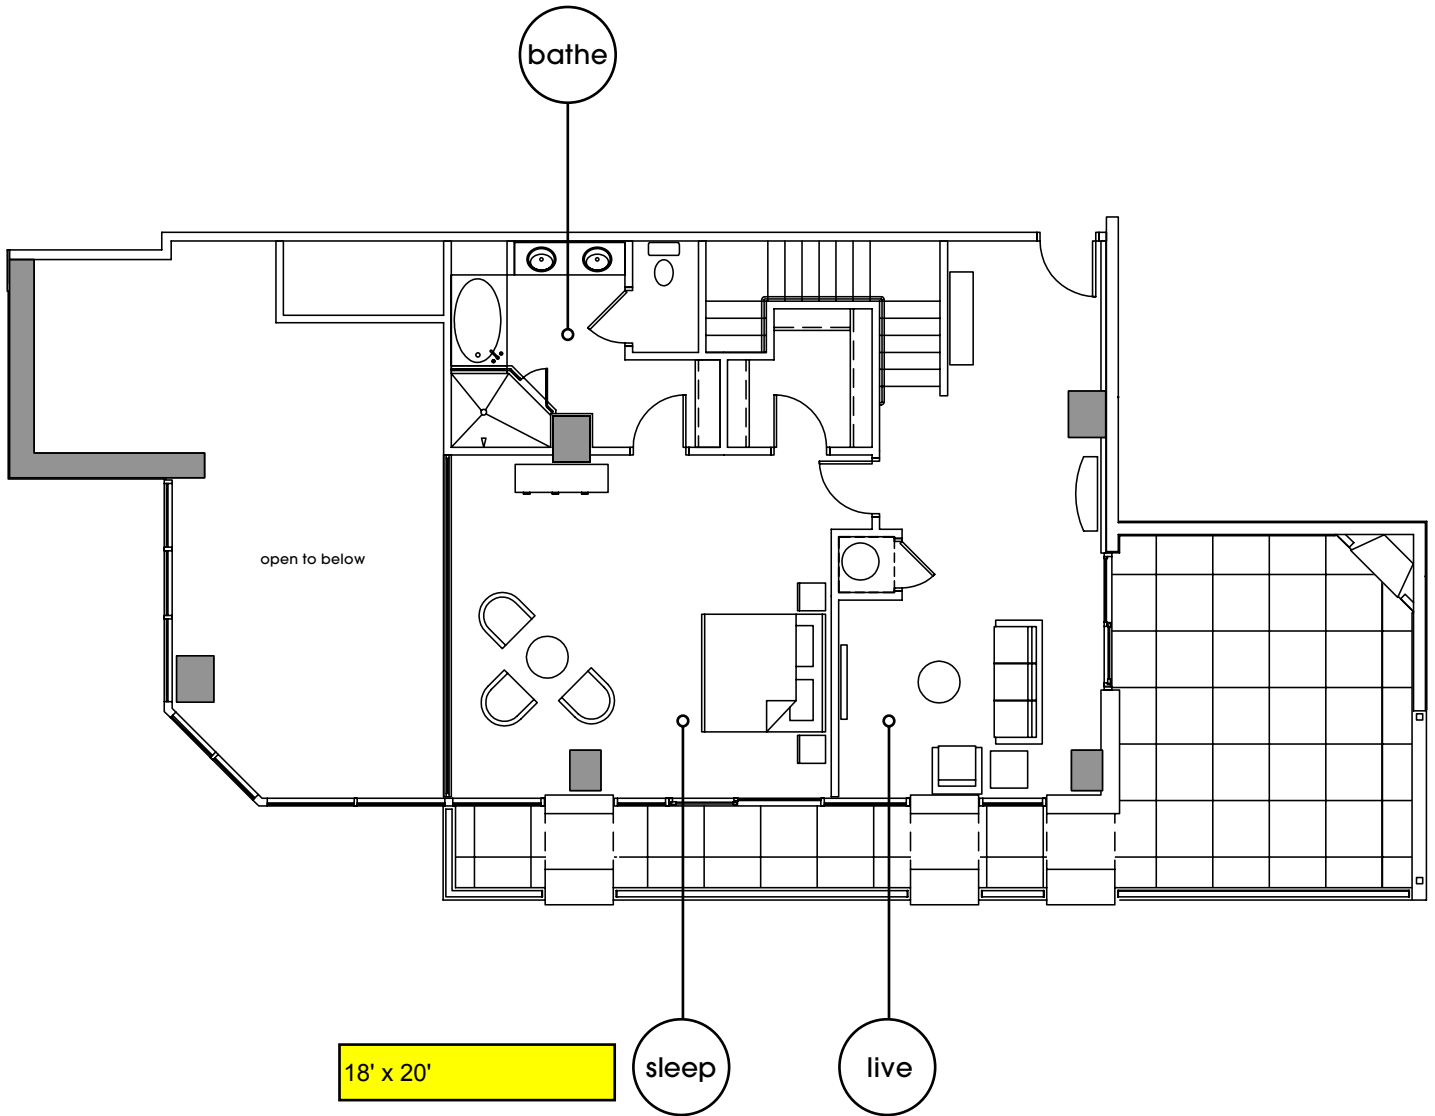

Residence PH2 | 3 bedroom + 2 bath | Lower Level

interior: 2571 sq. ft.
exterior: 574 sq. ft.

total: 3145 sq. ft.

The unit square footage as indicated on plan is approximate. Layout shown at unit interiors are for general reference only and are not intended to depict precisely the actual as built conditions. Actual dimensions and layout at interior units may vary. Drawing is not to scale.

Residence PH2 | 3 bedroom + 2 bath | Upper Level

The unit square footage as indicated on plan is approximate. Layout shown at unit interiors are for general reference only and are not intended to depict precisely the actual as built conditions. Actual dimensions and layout at interior units may vary. Drawing is not to scale.