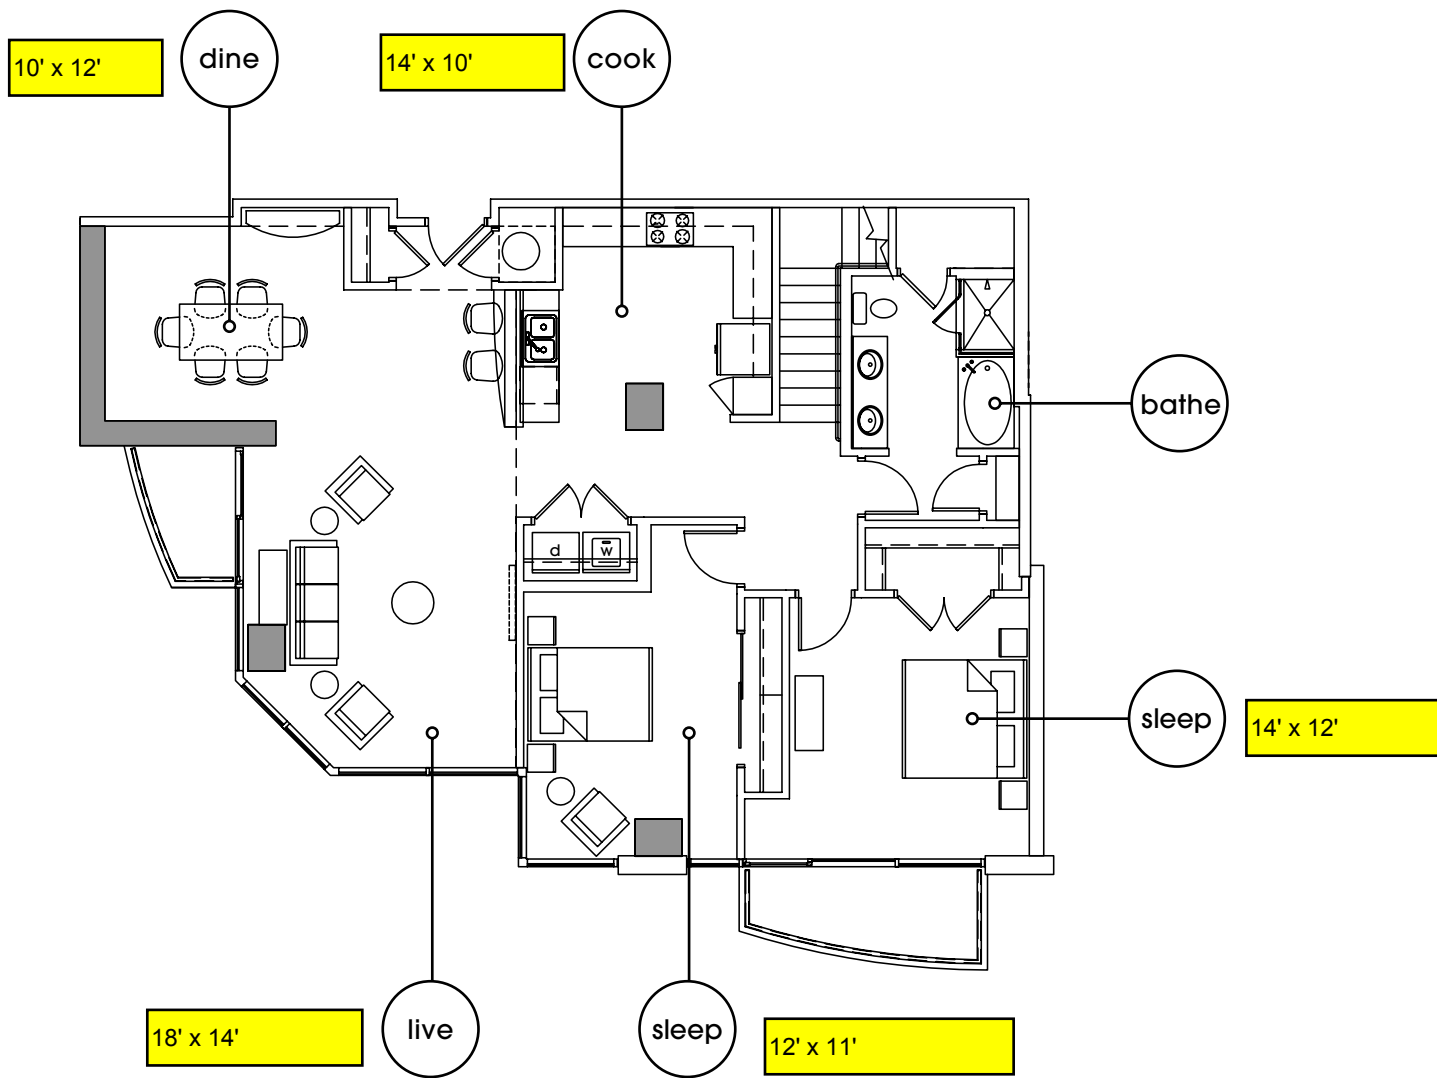

Residence PH2 | 3 bedroom + 2 bath | Lower Level

interior: 2571 sq. ft.
exterior: 574 sq. ft.

total: 3145 sq. ft.

The unit square footage as indicated on plan is approximate. Layout shown at unit interiors are for general reference only and are not intended to depict precisely the actual as built conditions. Actual dimensions and layout at interior units may vary. Drawing is not to scale.

Residence PH2 | 3 bedroom + 2 bath | Upper Level

The unit square footage as indicated on plan is approximate. Layout shown at unit interiors are for general reference only and are not intended to depict precisely the actual as built conditions. Actual dimensions and layout at interior units may vary. Drawing is not to scale.