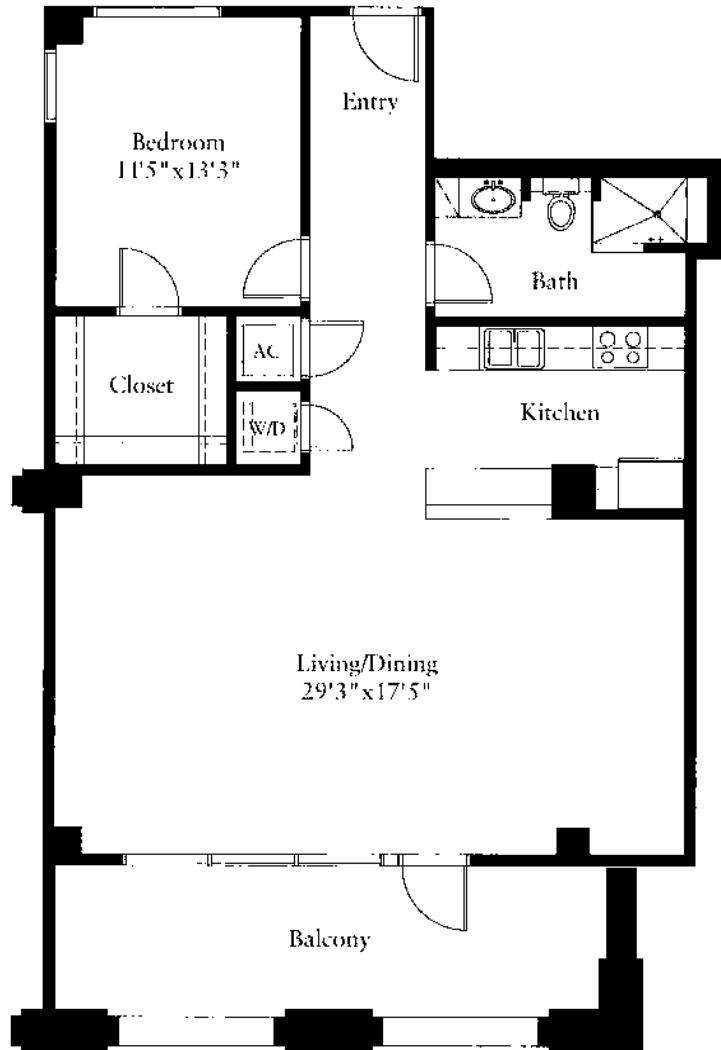

Bull Creek

1109 Square Feet

A1

In a continuing effort to improve our homes, Austin City Lofts reserves the right to make changes and/or modifications to plans, specifications, features and items without prior notice. Floor plans may vary from this standard representation. Please ask your sales representative for specific plans for the unit in which you are interested. All plans are artists conceptions and are not to scale. Square footages and room dimensions are approximate.