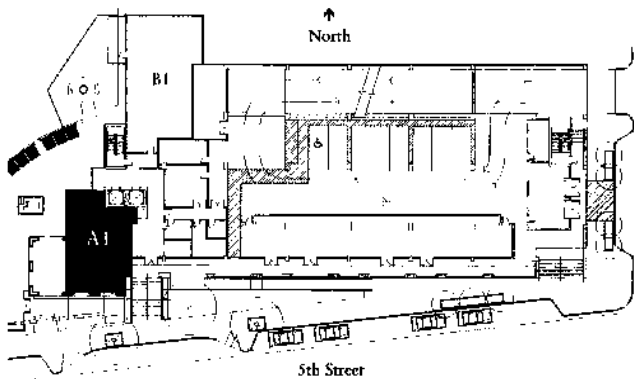

Bull Creek

1109 Square Feet

A1

In a continuing effort to improve our homes, Austin City Lofts reserves the right to make changes and/or modifications to plans, specifications, features and items without prior notice. Floor plans may vary from this standard representation. Please ask your sales representative for specific plans for the unit in which you are interested. All plans are artists conceptions and are not to scale. Square footages and room dimensions are approximate.