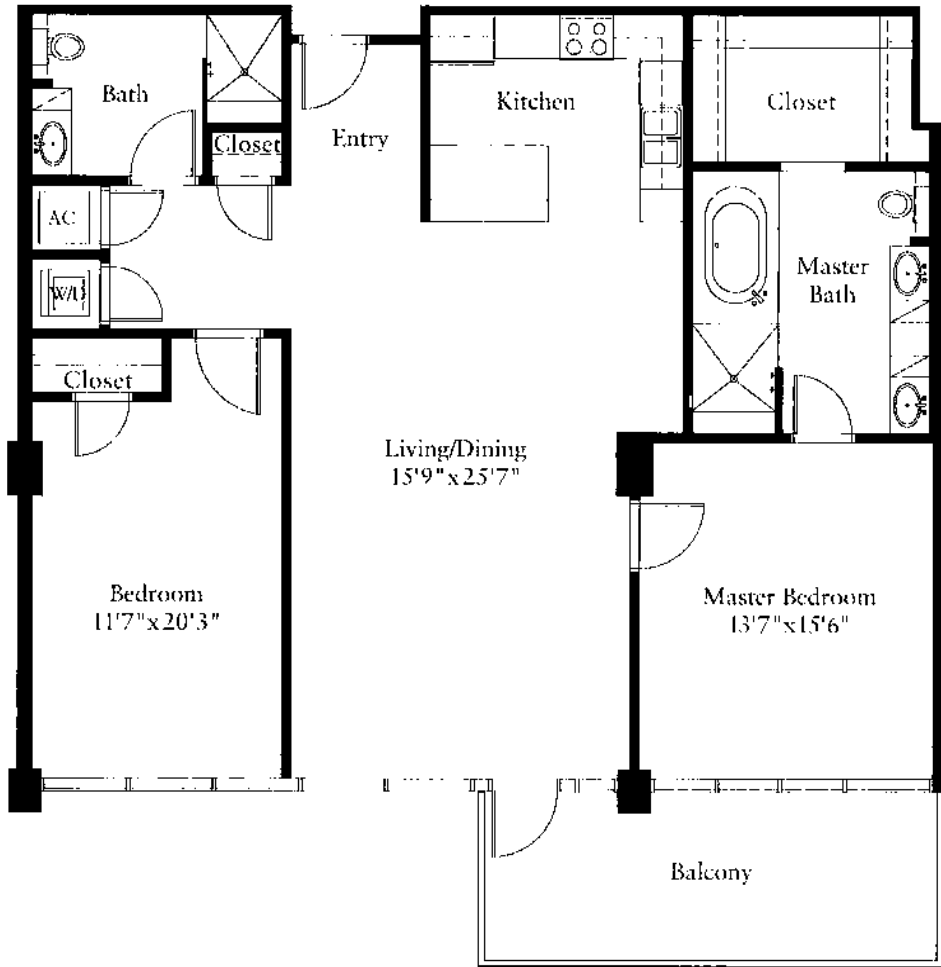

Red River

1521 Square Feet
C2

In a continuing effort to improve our homes, Austin City Lofts reserves the right to make changes and/or modifications to plans, specifications, features and items without prior notice. Floor plans may vary from this standard representation. Please ask your sales representative for specific plans for the unit in which you are interested. All plans are artists conceptions and are not to scale. Square footages and room dimensions are approximate.