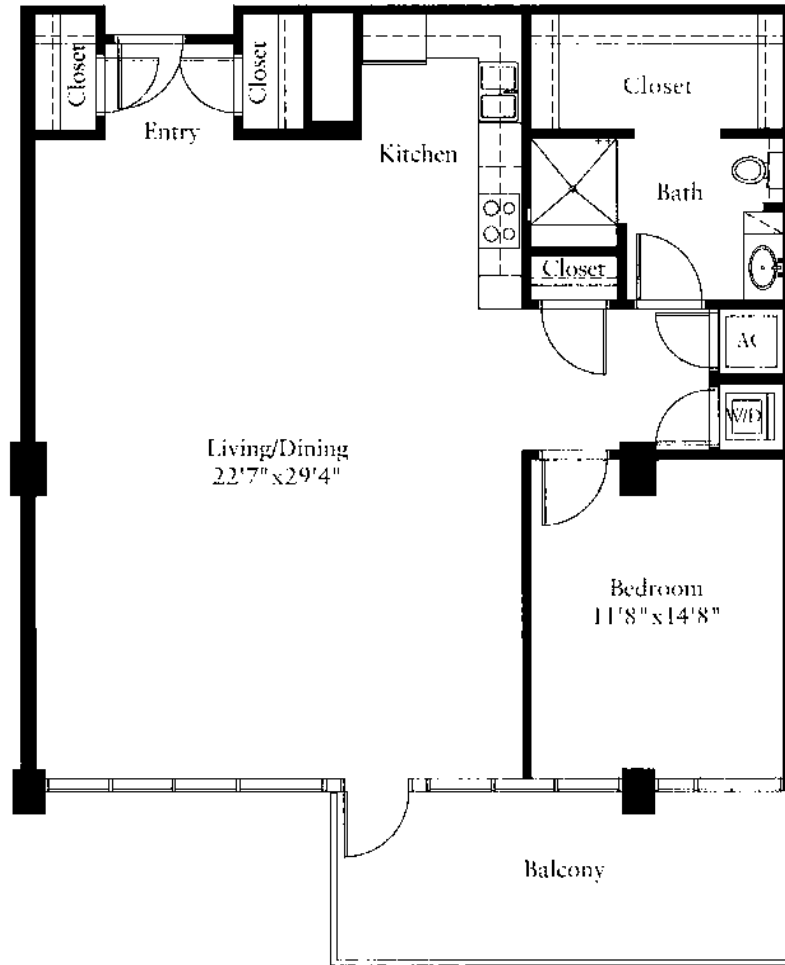

Guadalupe

1262 Square Feet
C5

In a continuing effort to improve our homes, Austin City Lofts reserves the right to make changes and/or modifications to plans, specifications, features and items without prior notice. Floor plans may vary from this standard representation. Please ask your sales representative for specific plans for the unit in which you are interested. All plans are artists conceptions and are not to scale. Square footages and room dimensions are approximate.