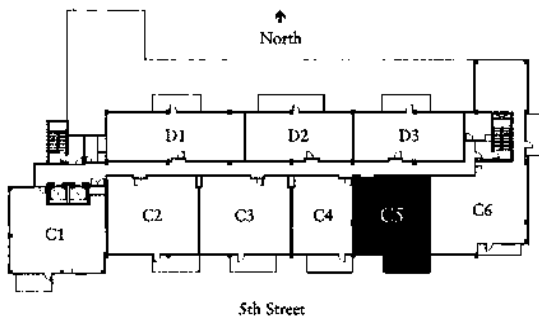

Guadalupe

1262 Square Feet
C5

In a continuing effort to improve our homes, Austin City Lofts reserves the right to make changes and/or modifications to plans, specifications, features and items without prior notice. Floor plans may vary from this standard representation. Please ask your sales representative for specific plans for the unit in which you are interested. All plans are artists conceptions and are not to scale. Square footages and room dimensions are approximate.