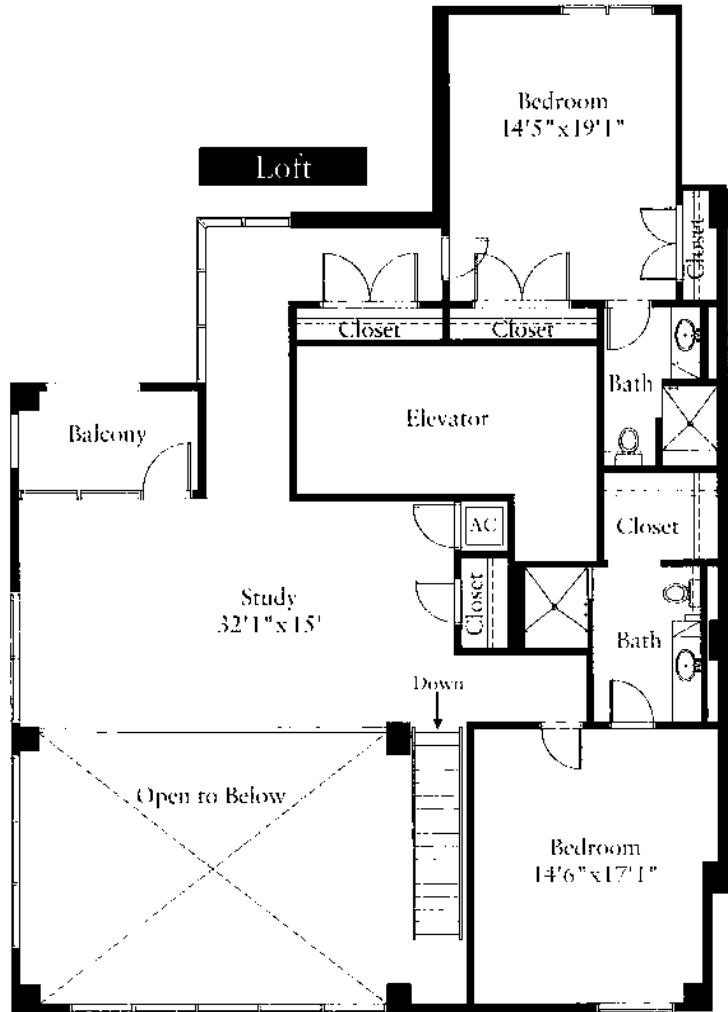

# Capitol E1

Lower Floor 1510 Square Feet  
 Loft 1503 Square Feet  
 Total 3013 Square Feet

In a continuing effort to improve our homes, Austin City Lofts reserves the right to make changes and/or modifications to plans, specifications, features and items without prior notice. Floor plans may vary from this standard representation. Please ask your sales representative for specific plans for the unit in which you are interested. All plans are artists conceptions and are not to scale. Square footages and room dimensions are approximate.