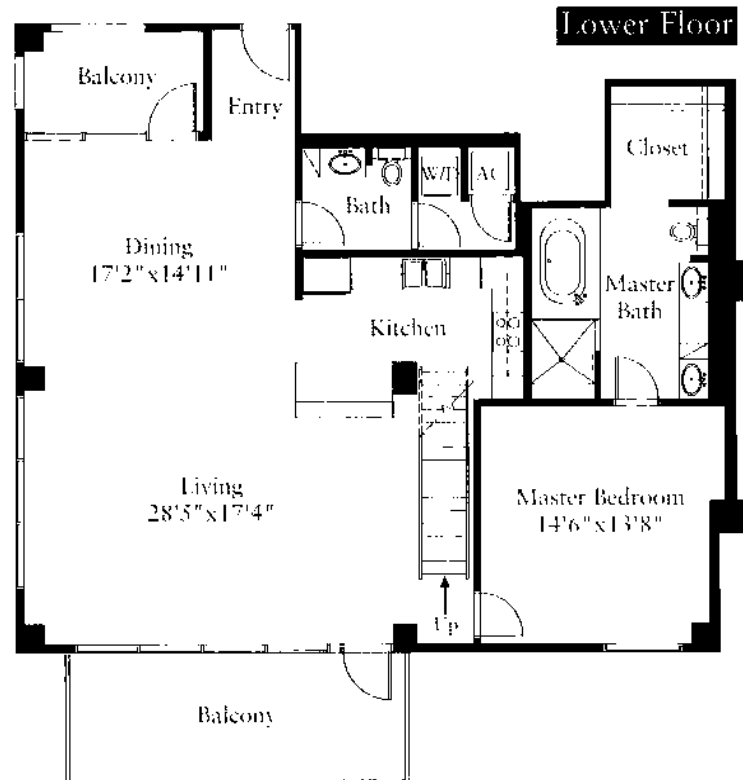

# Capitol E1

Lower Floor 1510 Square Feet  
 Loft 1503 Square Feet  
 Total 3013 Square Feet

In a continuing effort to improve our homes, Austin City Lofts reserves the right to make changes and/or modifications to plans, specifications, features and items without prior notice. Floor plans may vary from this standard representation. Please ask your sales representative for specific plans for the unit in which you are interested. All plans are artists conceptions and are not to scale. Square footages and room dimensions are approximate.