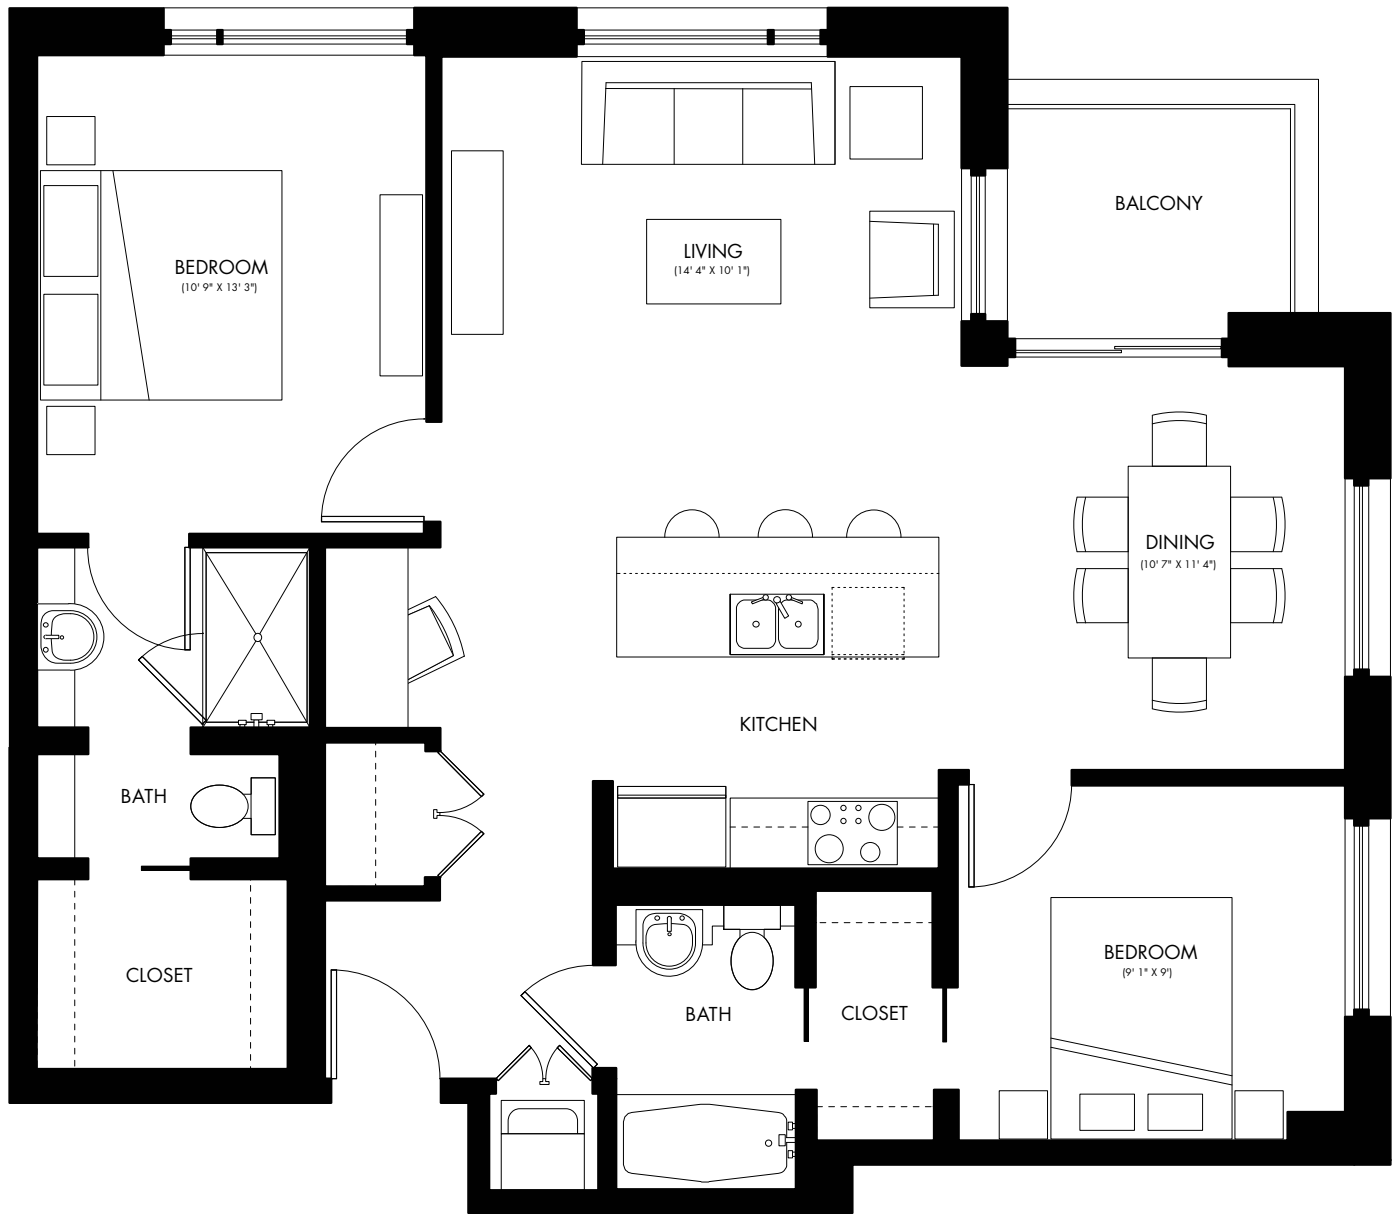

# D1

1,061 Square Feet  
2 Bedrooms  
2 Baths

SPRING  
CONDOMINIUM

Floors 24 - 38

Floors 39 - 41

Spring Condominium 300 Bowie Street Austin, TX 78703 512.472.8118 SpringAustin.com

The developer reserves the right to make modifications to building design, specifications, and floor plans. Square footage and room sizes are based on architectural drawings and measurements and are subject to change without notice. Sizes are approximate and actual square footage and room size may vary from the preliminary and final survey. E. & O. E.