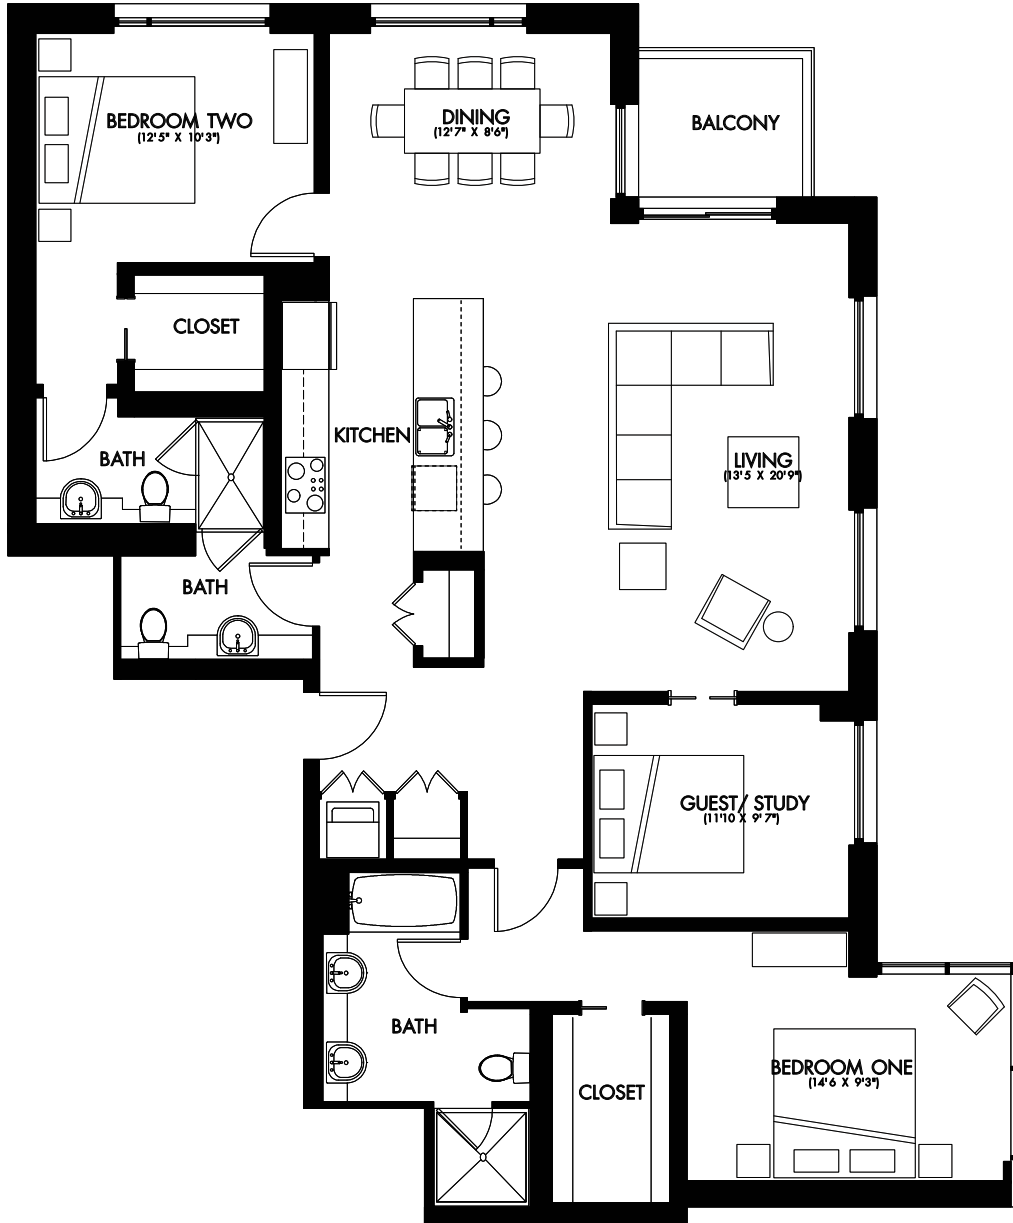

E

1,631 Square Feet
 3 Bedrooms
 3 Baths

S P R I N G
 C O N D O M I N I U M

Floors 24 - 38

Floors 39 - 41

Spring Condominium 300 Bowie Street Austin, TX 78703 512.472.8118 SpringAustin.com

The developer reserves the right to make modifications to building design, specifications, and floor plans. Square footage and room sizes are based on architectural drawings and measurements and are subject to change without notice. Sizes are approximate and actual square footage and room size may vary from the preliminary and final survey. E. & O. E.