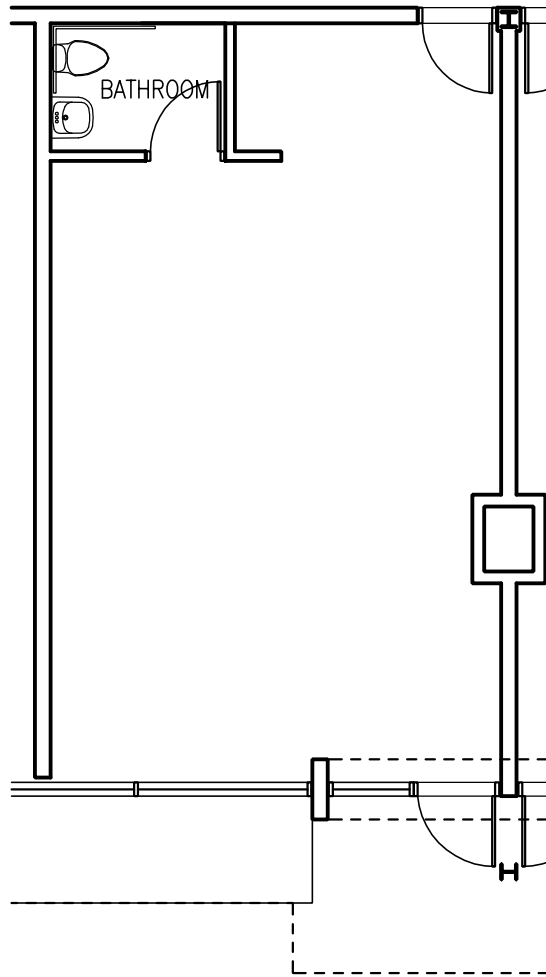

6th + BRUSHY

AUSTIN, TEXAS

UNIT 101

FLOOR 1

TOTAL: 653 SF

IN THE INTEREST OF CONTINUOUS IMPROVEMENTS, THE BUILDER RESERVES THE RIGHT TO CHANGE FLOOR PLANS, SPECIFICATIONS, CONSTRUCTION MATERIALS AND FEATURES WITHOUT PRIOR NOTICE. ALL SQUARE FOOTAGES ARE APPROXIMATE.