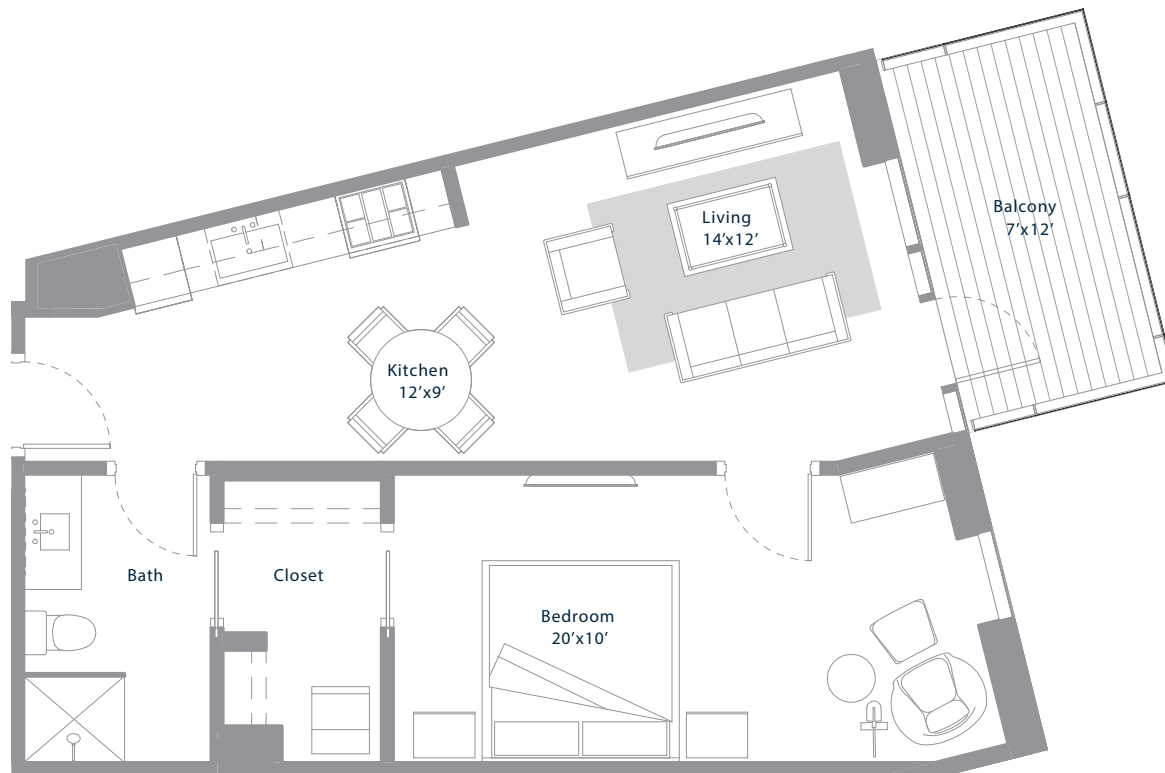

SEVENTY RAINEY

A1 RESIDENCE

BEDROOMS

1

BATHROOMS

1

INTERIOR

718 sq. ft

BALCONY

99 sq. ft

LEVELS

12-22

For more information please call
512.476.7010 or visit www.70Rainey.com

1' 2' 4' 8' 16'