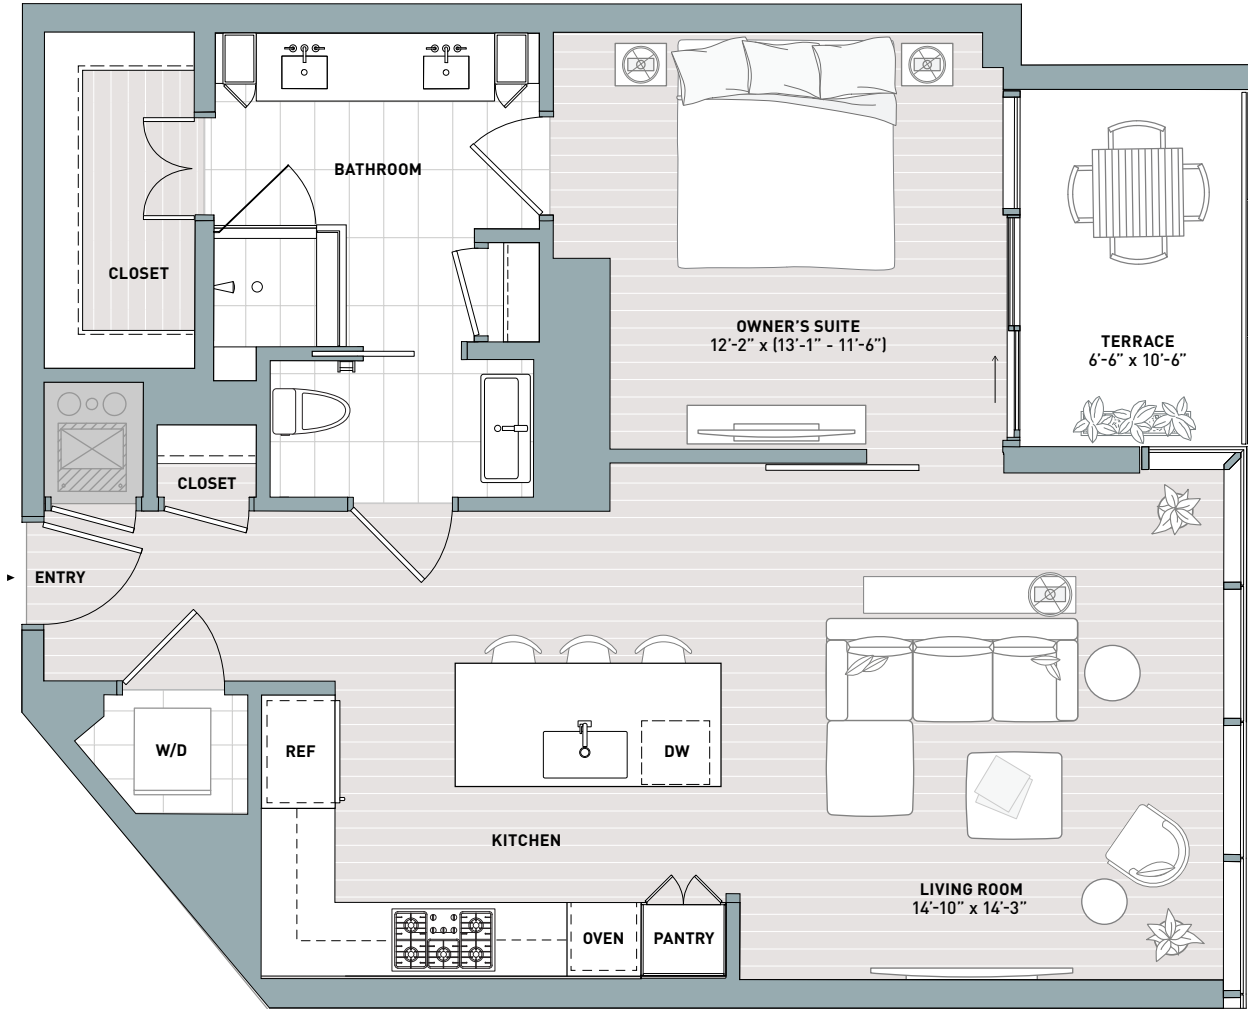

FIFTH & WEST RESIDENCES

AVAILABLE ON CITY LEVEL
FLOORS 7-15

RESIDENCE A3

930 SF Interior | 74 SF Terrace | 1,004 SF Total | 1 Bedroom / 1.25 Bathroom

VIEWS | Southeast