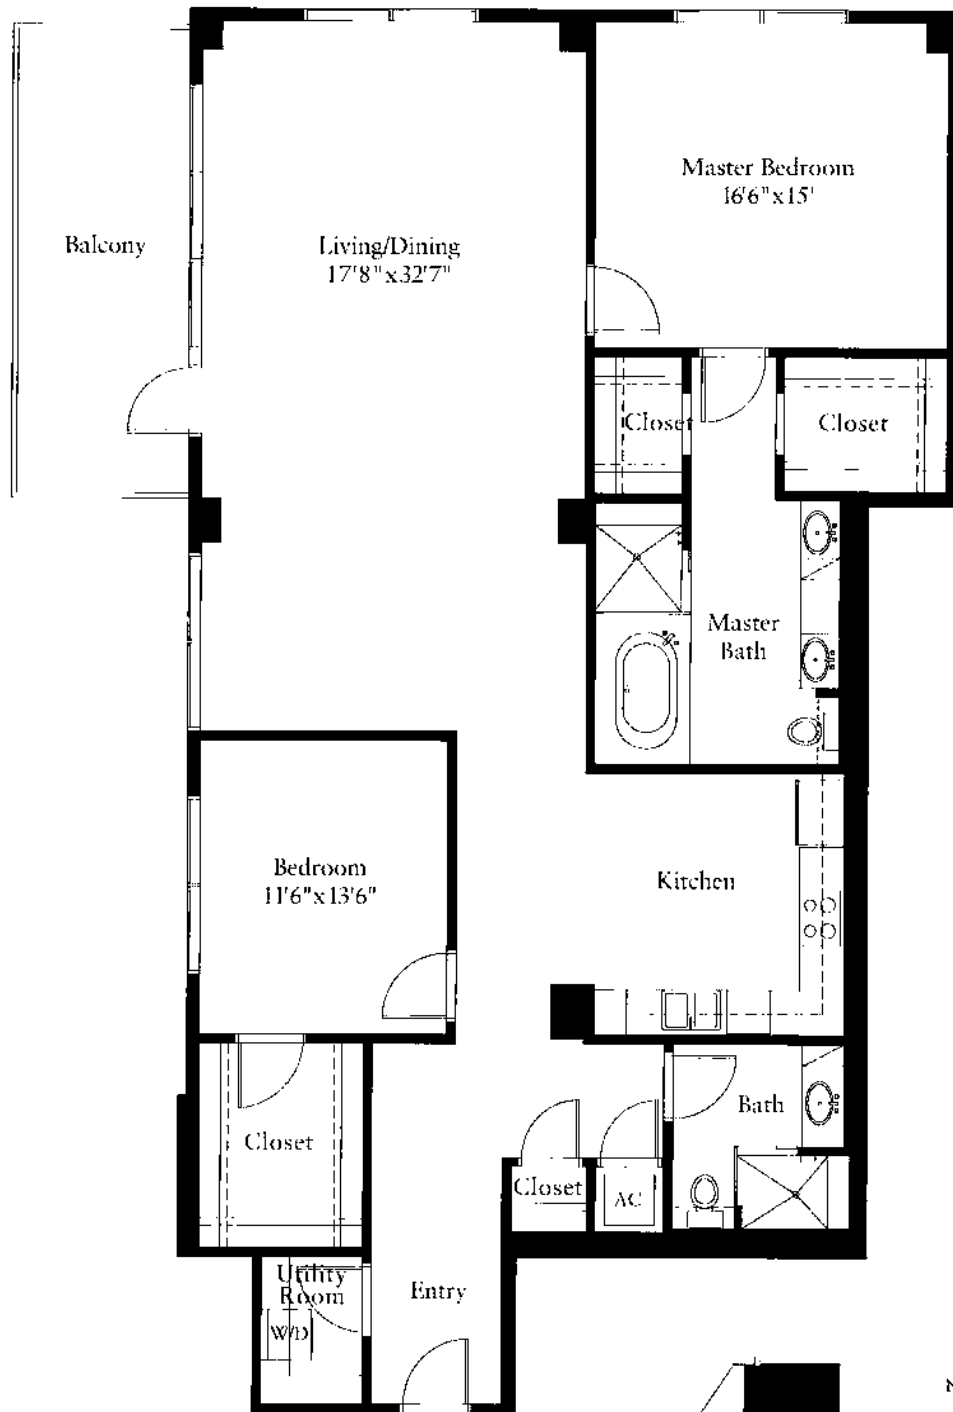

Barton Creek

1988 Square Feet
B1

In a continuing effort to improve our homes, Austin City Lofts reserves the right to make changes and/or modifications to plans, specifications, features and items without prior notice. Floor plans may vary from this standard representation. Please ask your sales representative for specific plans for the unit in which you are interested. All plans are artists conceptions and are not to scale. Square footages and room dimensions are approximate.