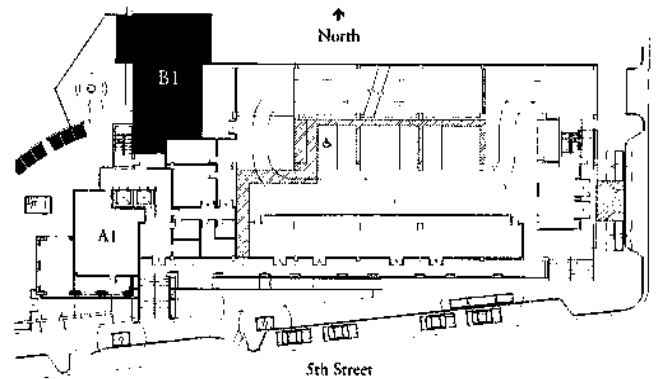

Barton Creek

1988 Square Feet
B1

In a continuing effort to improve our homes, Austin City Lofts reserves the right to make changes and/or modifications to plans, specifications, features and items without prior notice. Floor plans may vary from this standard representation. Please ask your sales representative for specific plans for the unit in which you are interested. All plans are artists conceptions and are not to scale. Square footages and room dimensions are approximate.