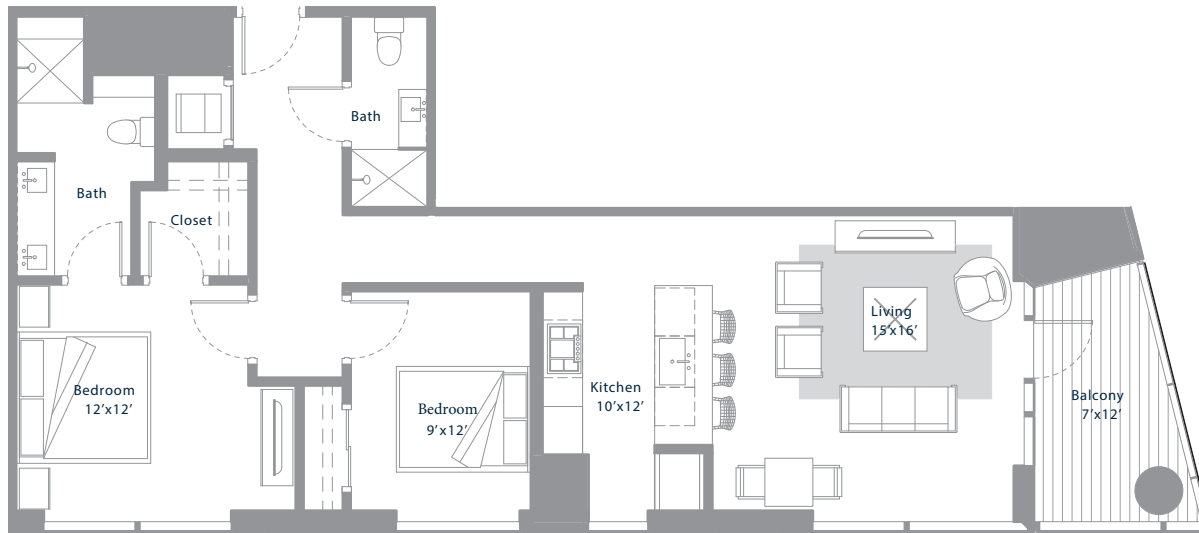

SEVENTY RAINEY

B1 RESIDENCE

BEDROOMS
2

BATHROOMS
2

INTERIOR
1128 sq. ft

BALCONY
84 sq. ft

LEVELS
12-31

For more information please call
512.476.7010 or visit www.70Rainey.com

1' 2' 4' 8' 16'