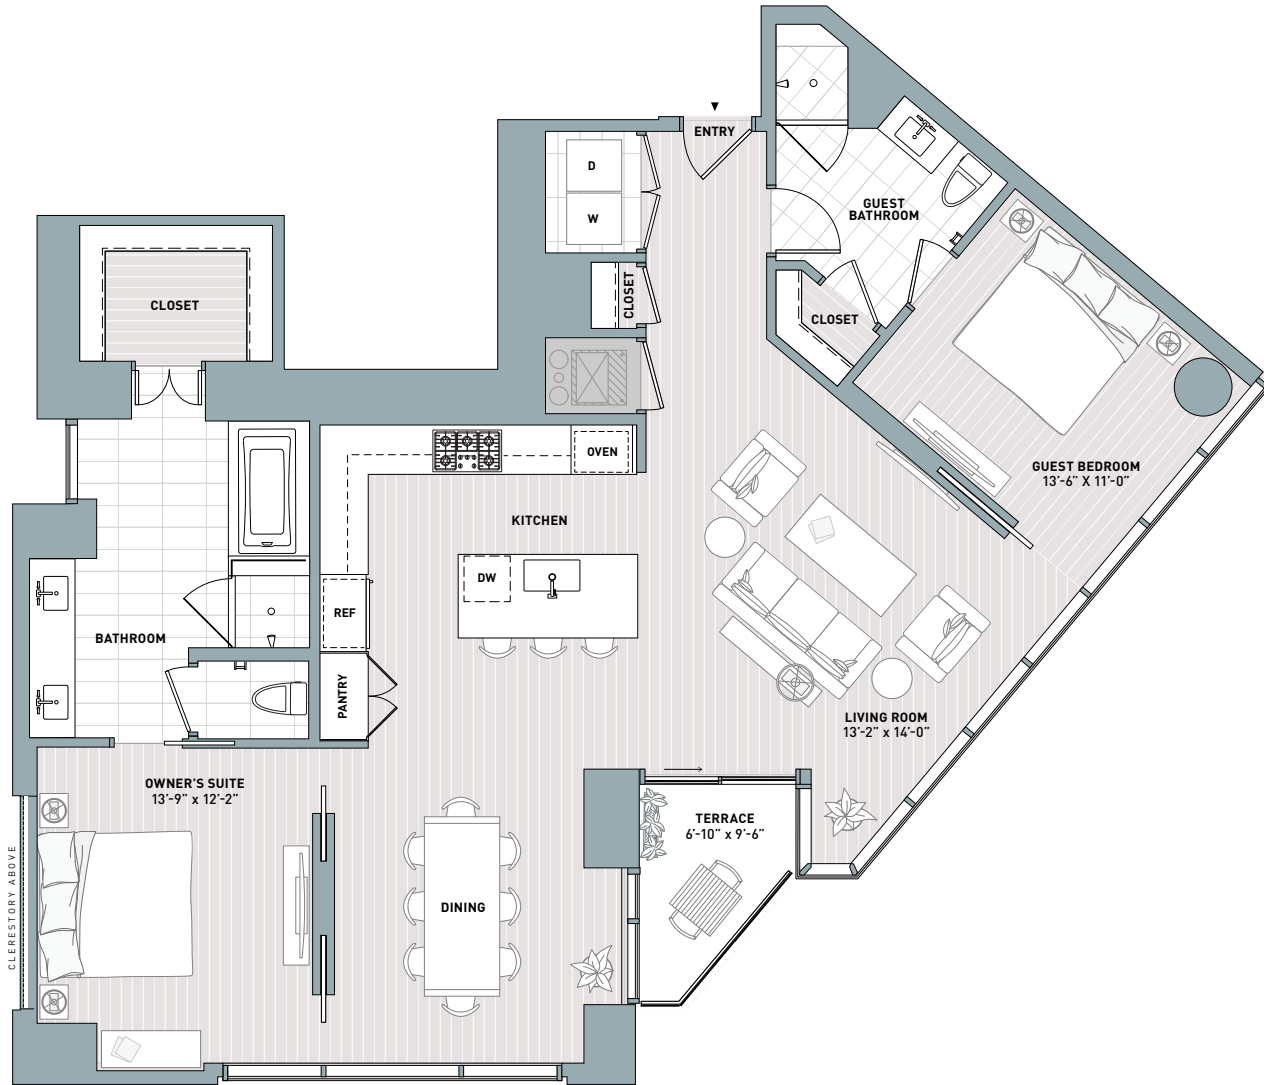

FIFTH & WEST RESIDENCES

**AVAILABLE ON CITY LEVEL
FLOORS 7-15**

RESIDENCE B2

1,587 SF Interior | 54 SF Terrace | 1,641 SF Total | 2 Bedroom / 2 Bathroom
VIEWS | West / South / Southeast