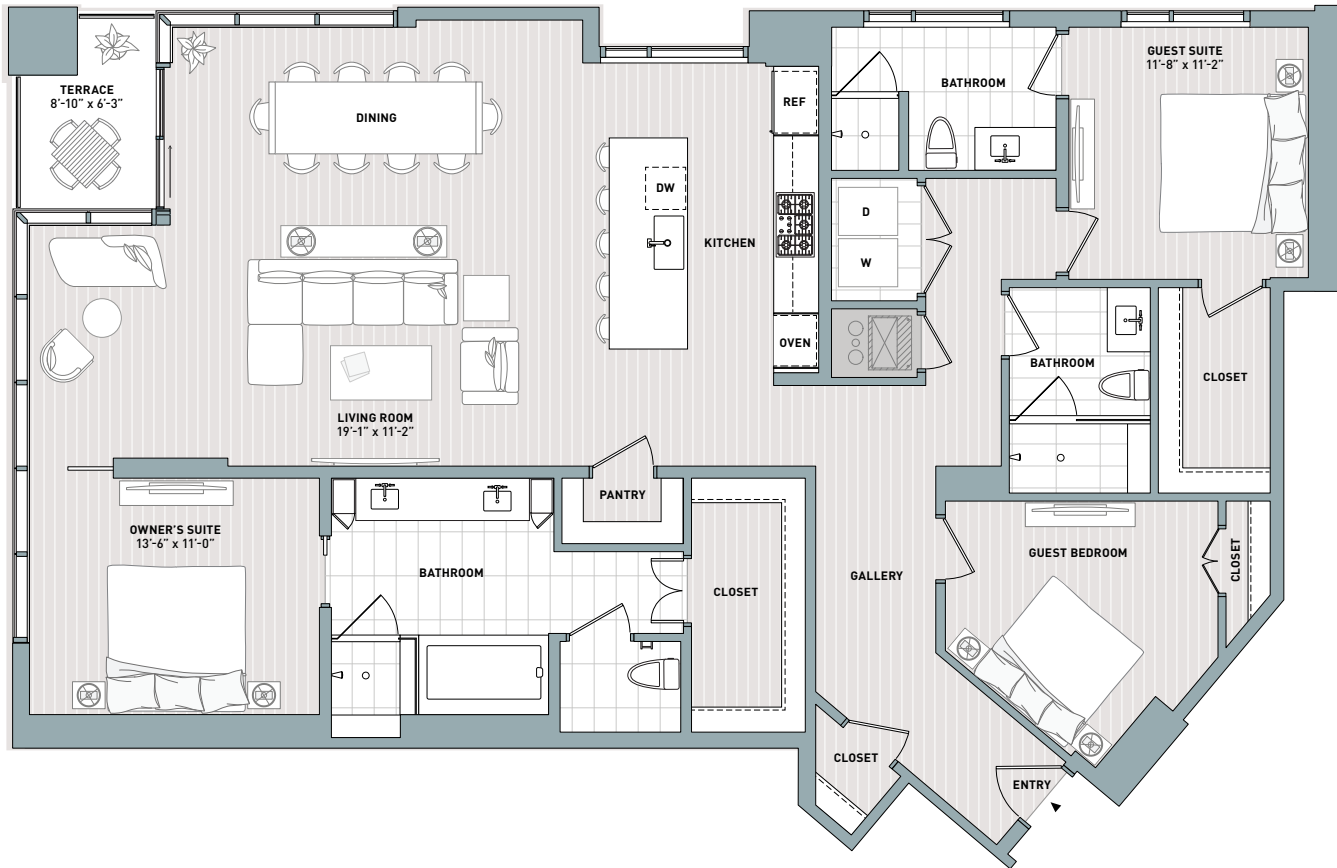

FIFTH & WEST RESIDENCES

**AVAILABLE ON SKY LEVEL
FLOORS 16-35**

RESIDENCE C

2,009 SF Interior | 67 SF Terrace | 2,076 SF Total | 3 Bedroom / 3 Bathroom
VIEWS | North / West