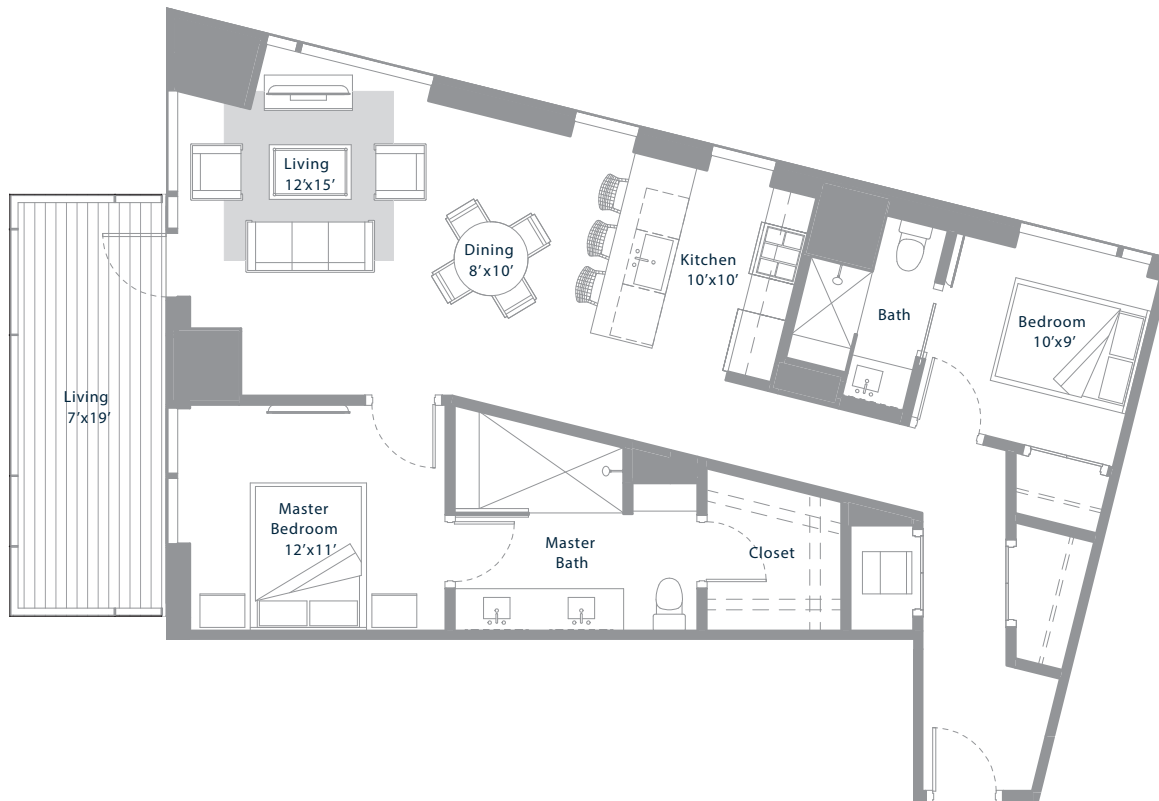

SEVENTY RAINEY

C1 RESIDENCE

BEDROOMS

2

BATHROOMS

2

INTERIOR

1154 sq. ft

BALCONY

149 sq. ft

LEVELS

12-22

For more information please call
512.476.7010 or visit www.70Rainey.com

1' 2' 4' 8' 16'