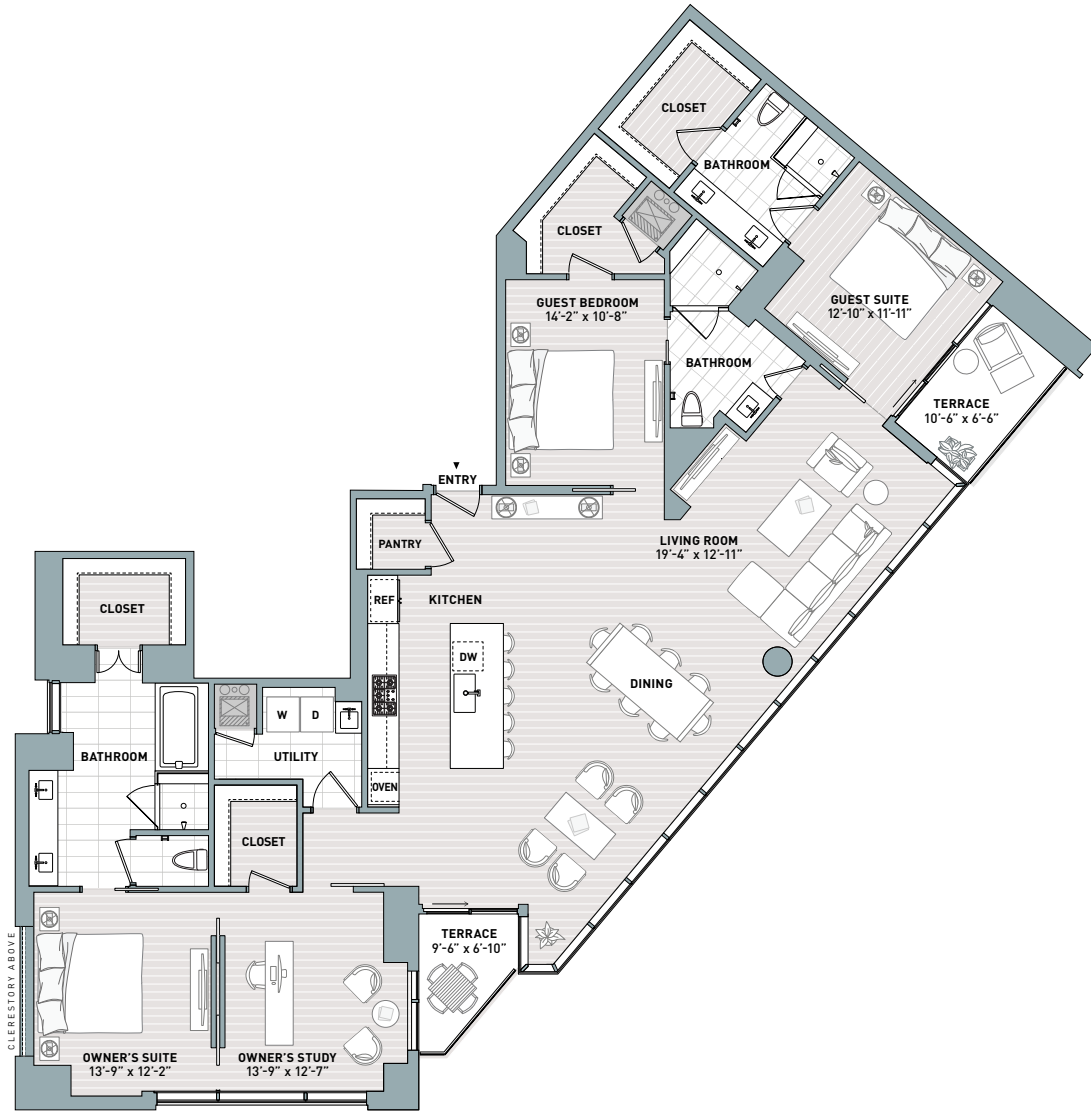

FIFTH & WEST
RESIDENCES

AVAILABLE ON SKY & JR. PENTHOUSE LEVELS
FLOORS 16-38

W. 5TH ST

RESIDENCE C1

2,517 SF Interior | 129 SF Terrace | 2,646 SF Total | 3 Bedroom / 3 Bathroom + Study
VIEWS | West / South / Southeast