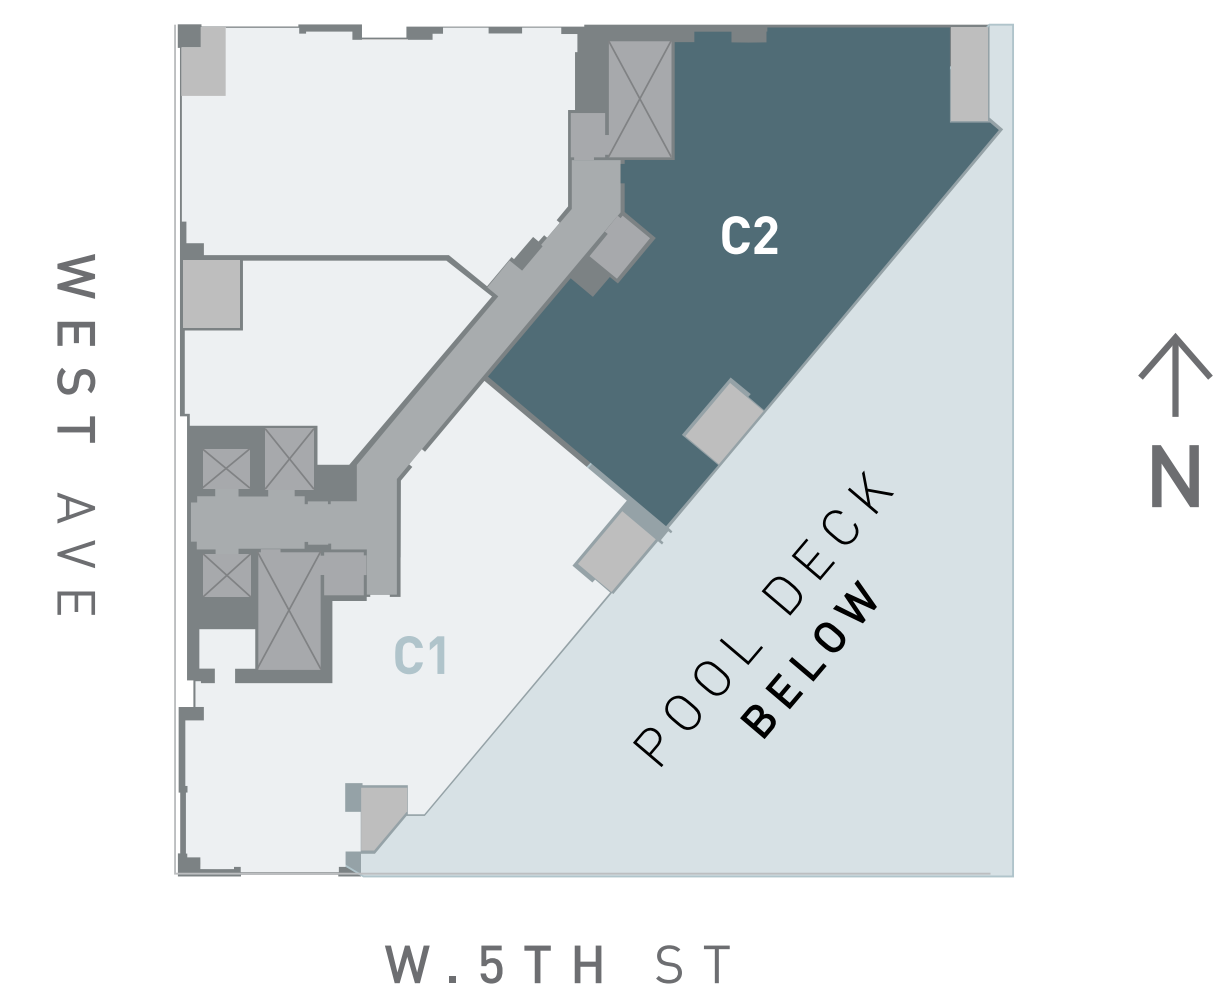

FIFTH & WEST RESIDENCES

AVAILABLE ON SKY & JR. PENTHOUSE LEVELS
FLOORS 16-38

RESIDENCE C2

2,822 SF Interior | 181 SF Terrace | 3,003 SF Total | 3 Bedroom / 3.5 Bathroom
VIEWS | North / Southeast