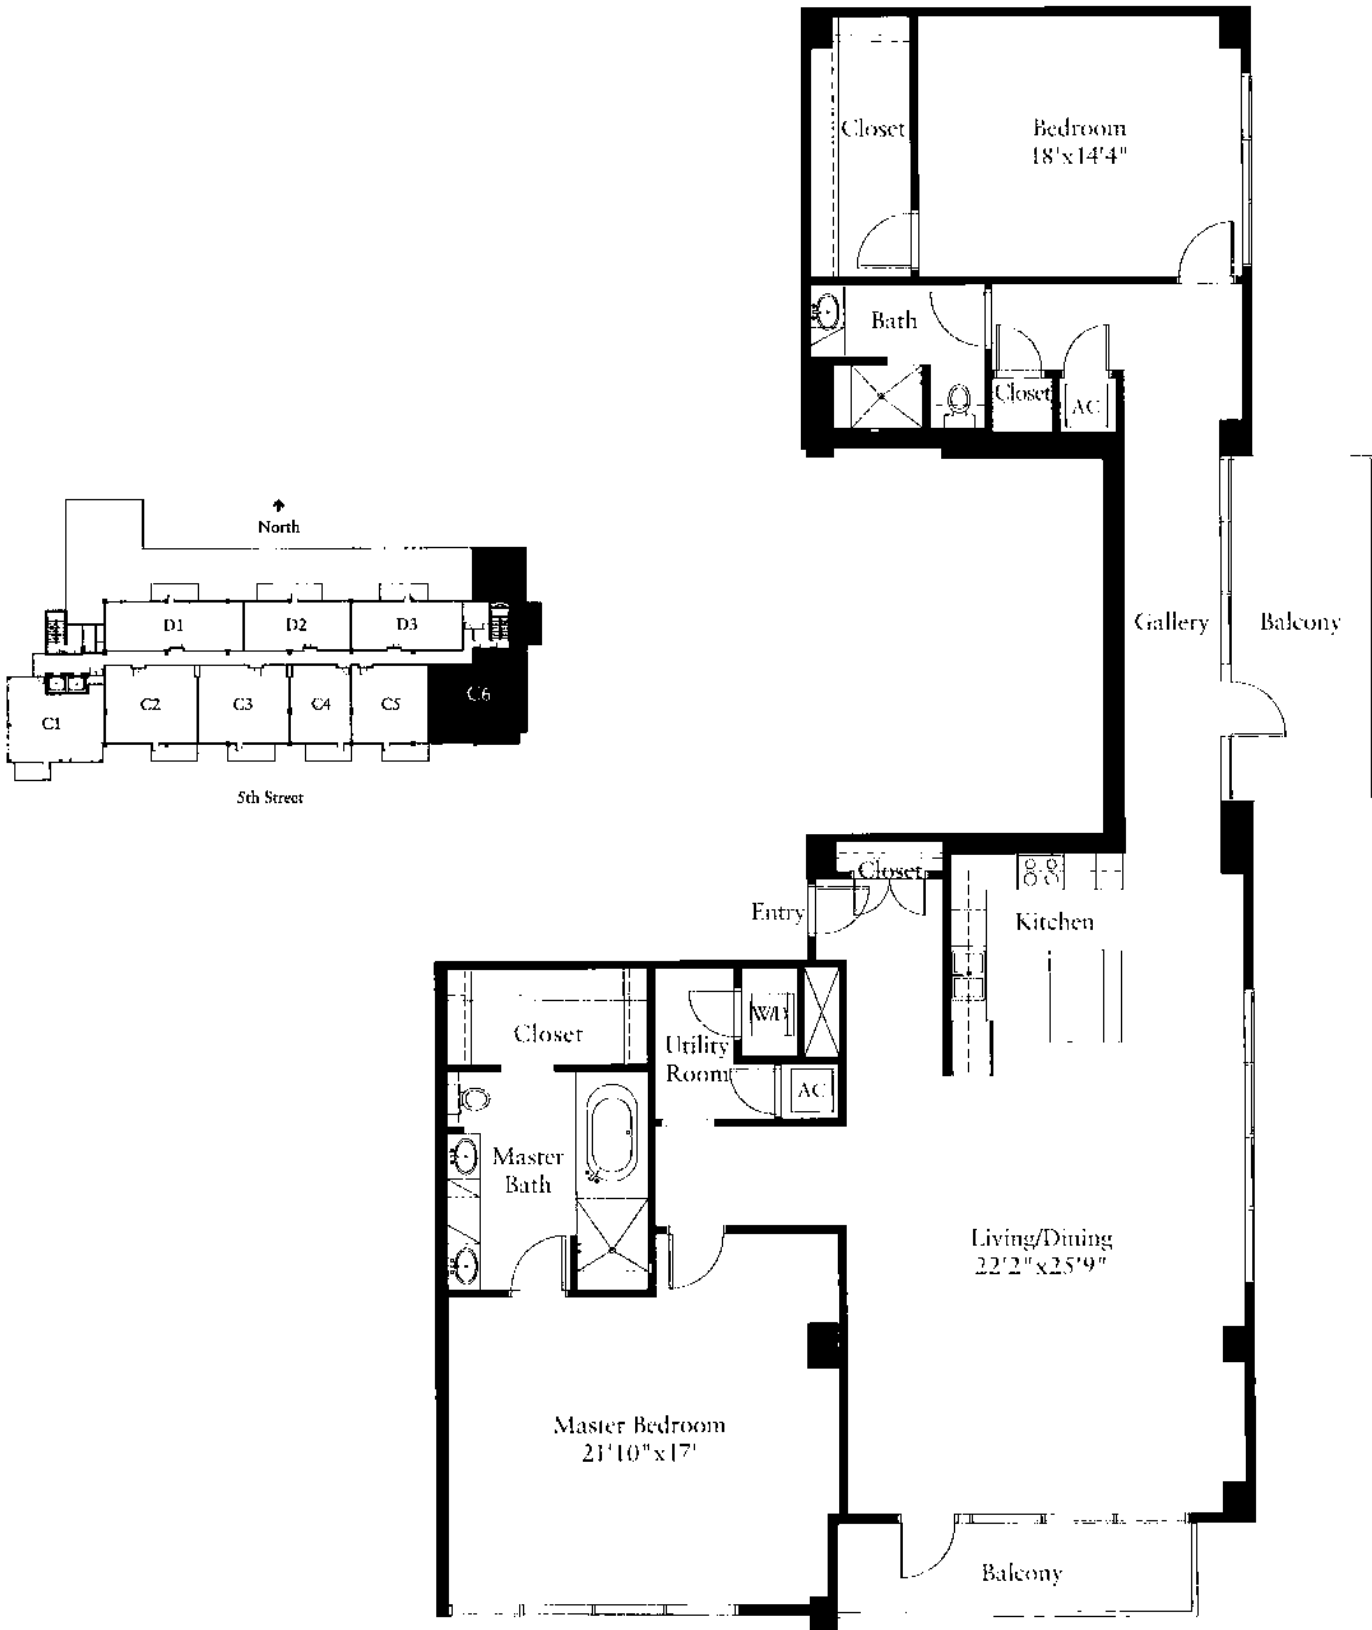

# Sabine

2405 Square Feet  
C6

In a continuing effort to improve our homes, Austin City Lofts reserves the right to make changes and/or modifications to plans, specifications, features and items without prior notice. Floor plans may vary from this standard representation. Please ask your sales representative for specific plans for the unit in which you are interested. All plans are artists' conceptions and are not to scale. Square footages and room dimensions are approximate.