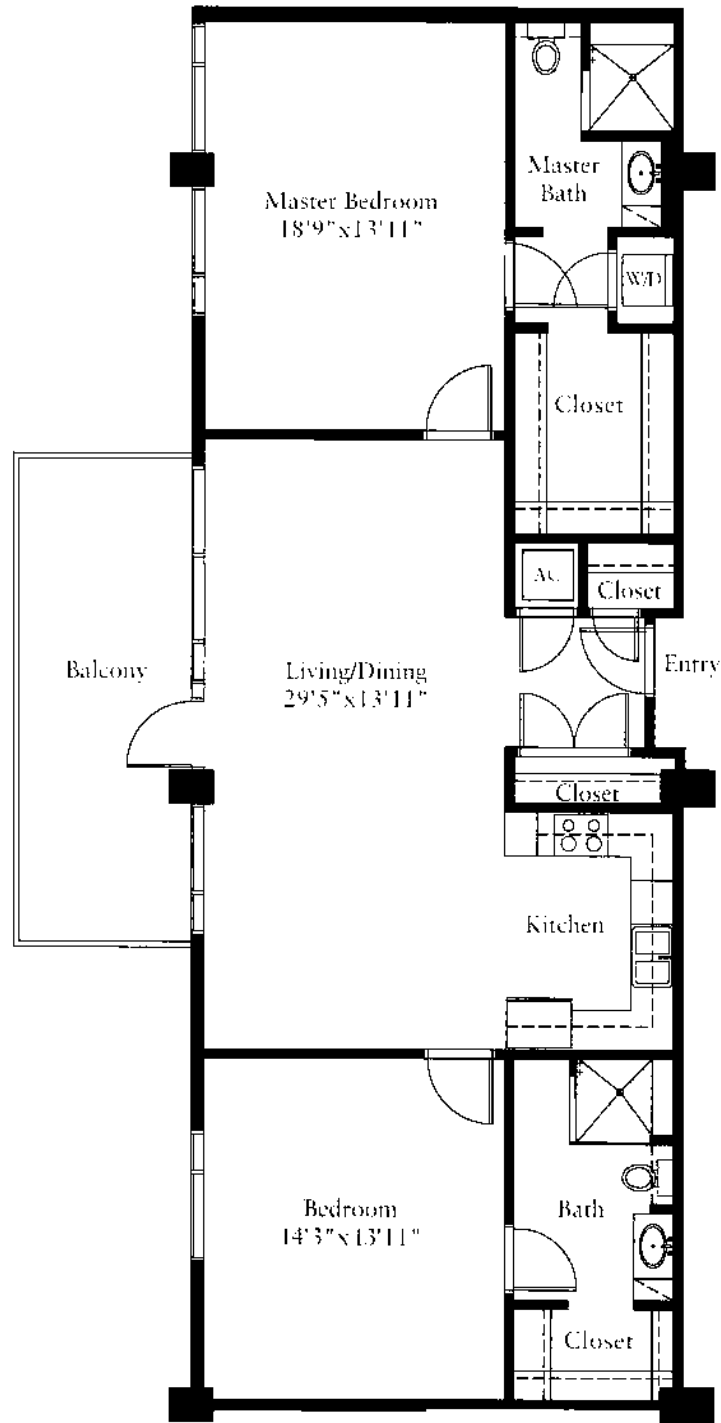

# Bowie 1453 Square Feet D1

In a continuing effort to improve our homes, Austin City Lofts reserves the right to make changes and/or modifications to plans, specifications, features and items without prior notice. Floor plans may vary from this standard representation. Please ask your sales representative for specific plans for the unit in which you are interested. All plans are artists' conceptions and are not to scale. Square footages and room dimensions are approximate.