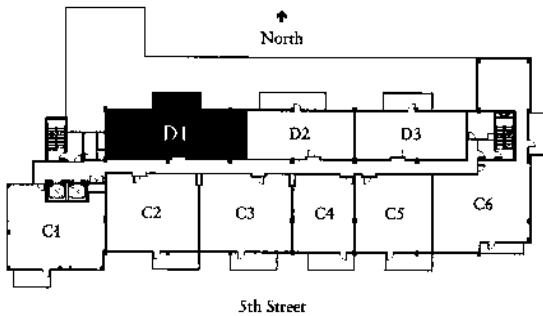

# Bowie 1453 Square Feet D1

In a continuing effort to improve our homes, Austin City Lofts reserves the right to make changes and/or modifications to plans, specifications, features and items without prior notice. Floor plans may vary from this standard representation. Please ask your sales representative for specific plans for the unit in which you are interested. All plans are artists' conceptions and are not to scale. Square footages and room dimensions are approximate.