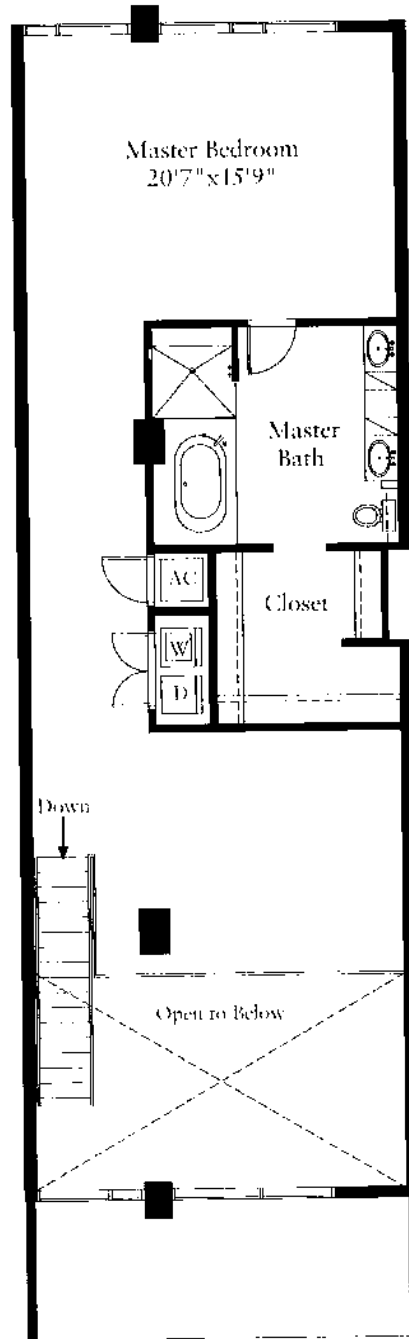

# Congress E3

Lower Floor 1086 Square Feet  
Loft 1251 Square Feet  
Total 2337 Square Feet

Unit E4 at 2337 Square Feet  
is Similar

**Lower Floor**

**Loft**

In a continuing effort to improve our homes, Austin City Lofts reserves the right to make changes and/or modifications to plans, specifications, features and items without prior notice. Floor plans may vary from this standard representation. Please ask your sales representative for specific plans for the unit in which you are interested. All plans are artists' conceptions and are not to scale. Square footages and room dimensions are approximate.