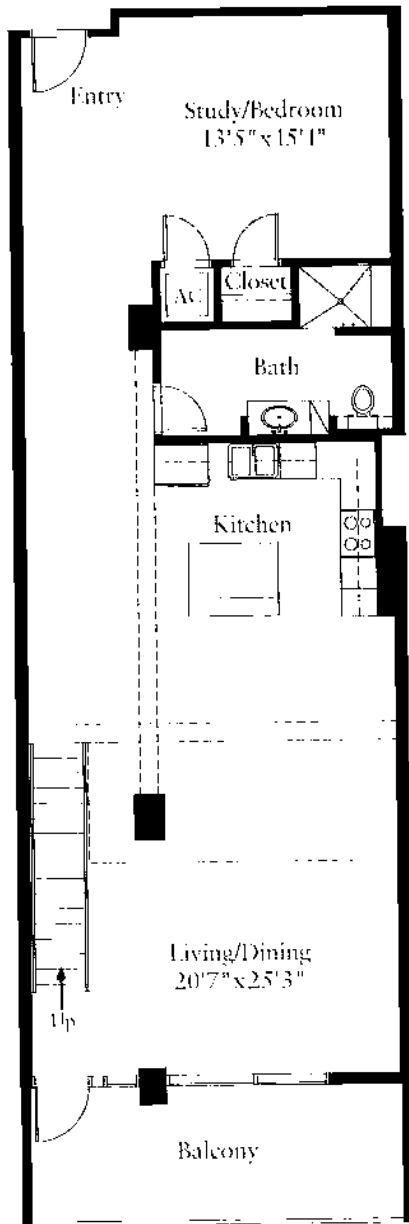

# Congress E3

Lower Floor 1086 Square Feet  
Loft 1251 Square Feet  
Total 2337 Square Feet

Unit E4 at 2337 Square Feet  
is Similar

**Lower Floor**

**Loft**

In a continuing effort to improve our homes, Austin City Lofts reserves the right to make changes and/or modifications to plans, specifications, features and items without prior notice. Floor plans may vary from this standard representation. Please ask your sales representative for specific plans for the unit in which you are interested. All plans are artists' conceptions and are not to scale. Square footages and room dimensions are approximate.