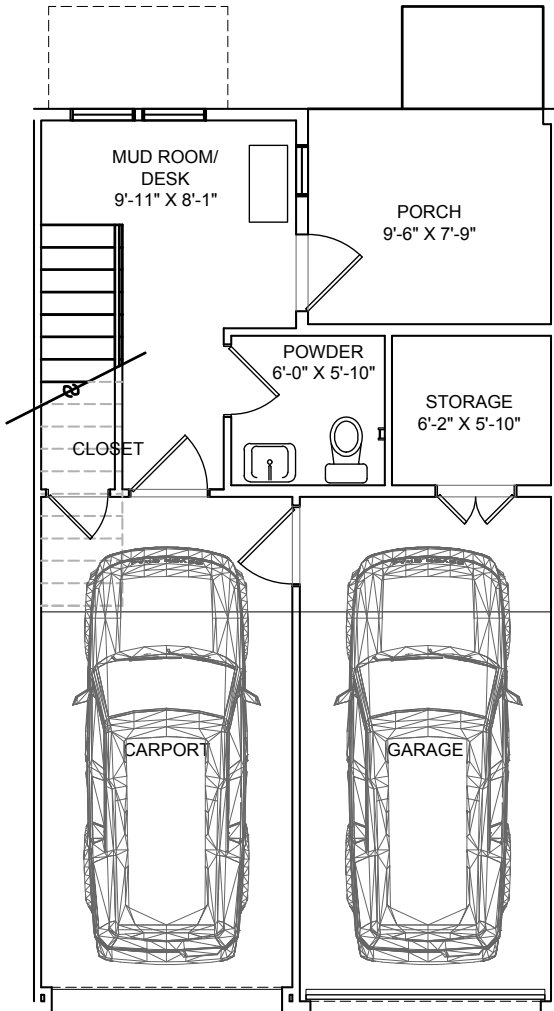

THE LAAN

RESIDENCES

2 bed, 2 bath, 2 half-bath
1,600 SF (approx.)

A1

Floor plans shown are not to any particular scale and are subject to change. All dimensions are approximate and may vary from the description and definition of the "unit" as set forth in the purchase contract. Please review the condominium documents for a description of how the units are measured.