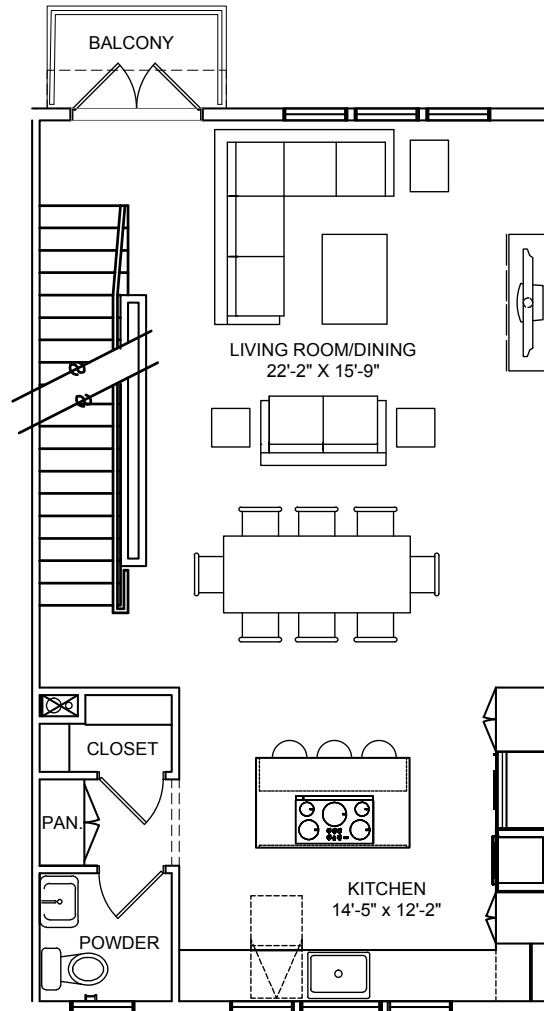

THE LAAN

RESIDENCES

2 bed, 2 bath, 2 half-bath
1,600 SF (approx.)

A1

Floor plans shown are not to any particular scale and are subject to change. All dimensions are approximate and may vary from the description and definition of the "unit" as set forth in the purchase contract. Please review the condominium documents for a description of how the units are measured.