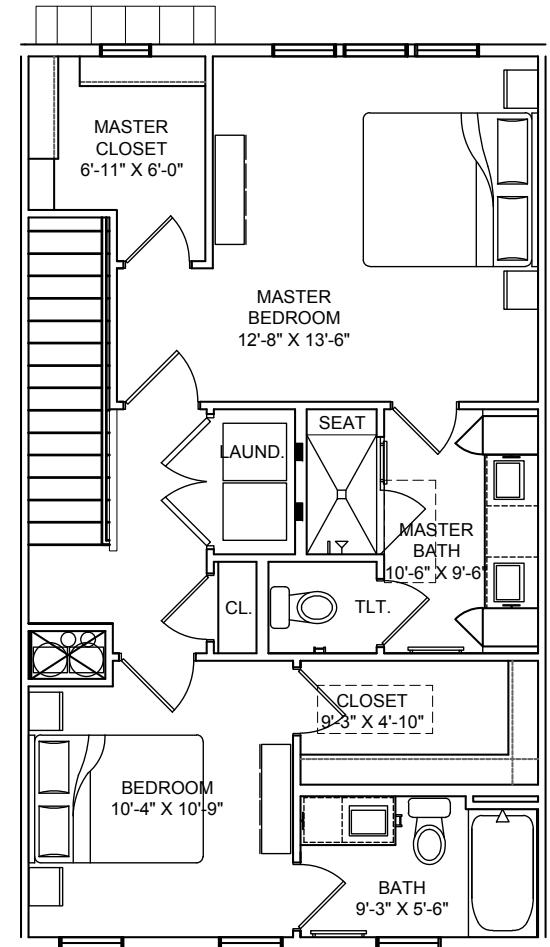

THE LAAN

RESIDENCES

2 bed, 2 bath, 2 half-bath
1,600 SF (approx.)

A1

Floor plans shown are not to any particular scale and are subject to change. All dimensions are approximate and may vary from the description and definition of the "unit" as set forth in the purchase contract. Please review the condominium documents for a description of how the units are measured.