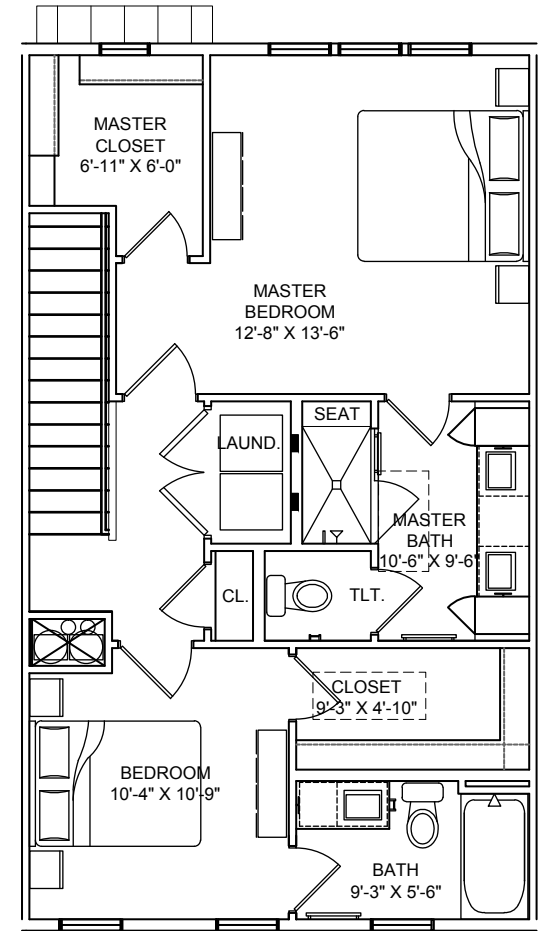

THE LAAN

RESIDENCES

2 bed, 2 bath, 2 half-bath
1,600 SF (approx.)

A1

Floor plans shown are not to any particular scale and are subject to change. All dimensions are approximate and may vary from the description and definition of the "unit" as set forth in the purchase contract. Please review the condominium documents for a description of how the units are measured.