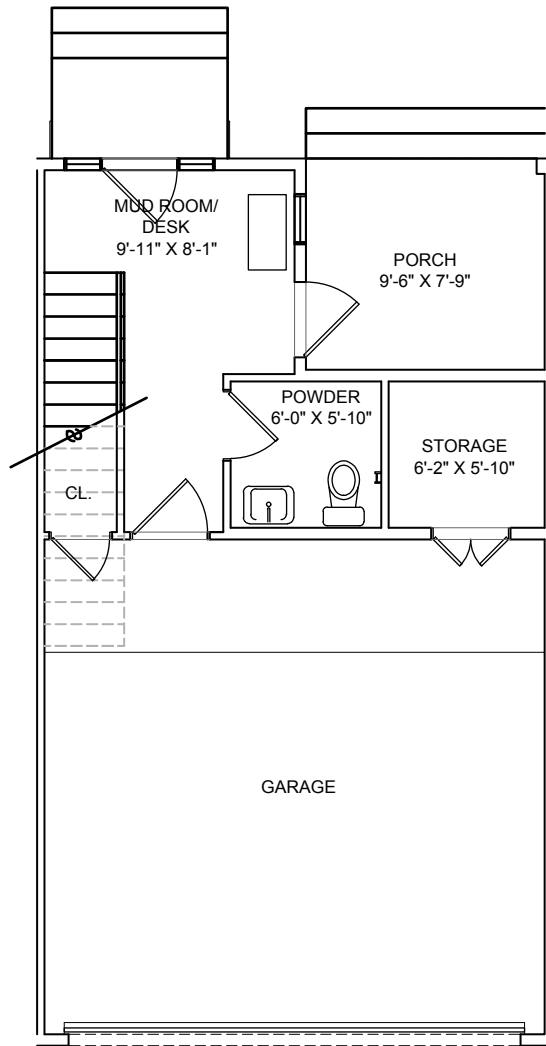

THE LAAN

RESIDENCES

2 bed, 2 bath, 2 half-bath
1,600 SF (approx.)

A1

Floor plans shown are not to any particular scale and are subject to change. All dimensions are approximate and may vary from the description and definition of the "unit" as set forth in the purchase contract. Please review the condominium documents for a description of how the units are measured.