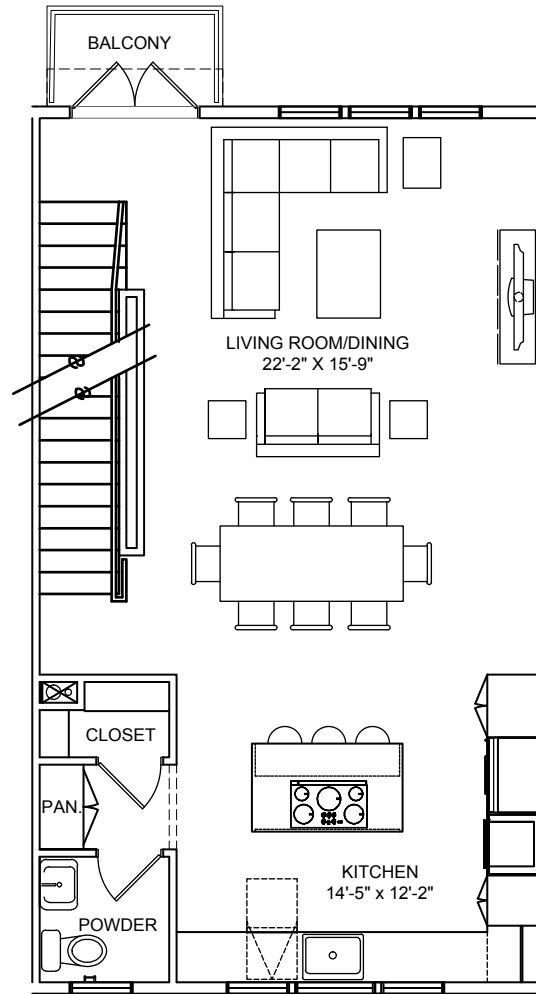

THE LAAN

RESIDENCES

2 bed, 2 bath, 2 half-bath
1,600 SF (approx.)

A1

Floor plans shown are not to any particular scale and are subject to change. All dimensions are approximate and may vary from the description and definition of the "unit" as set forth in the purchase contract. Please review the condominium documents for a description of how the units are measured.