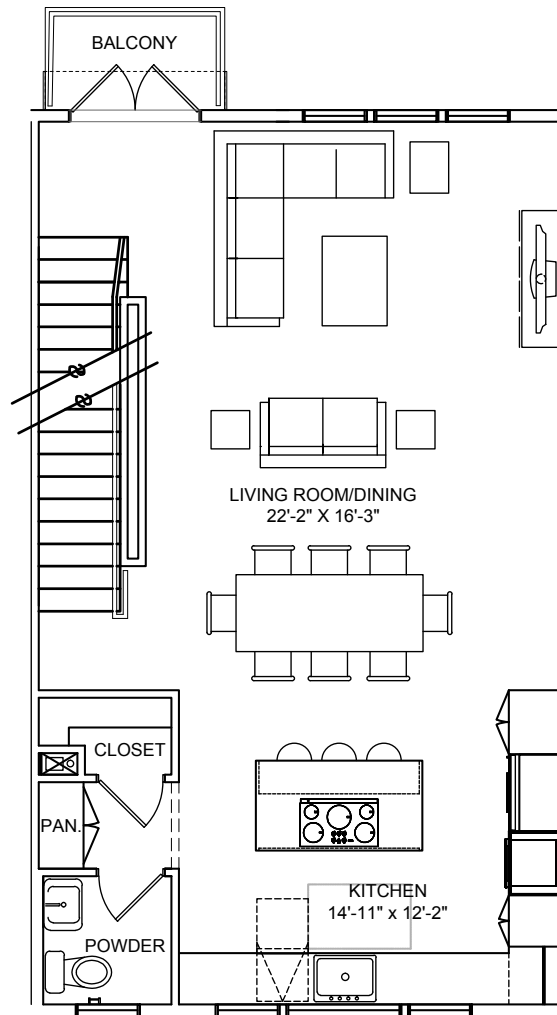

THE LAAN

RESIDENCES

3 bed, 3.5 bath
1,750 SF (approx.)

B1-B

Floor plans shown are not to any particular scale and are subject to change. All dimensions are approximate and may vary from the description and definition of the "unit" as set forth in the purchase contract. Please review the condominium documents for a description of how the units are measured.