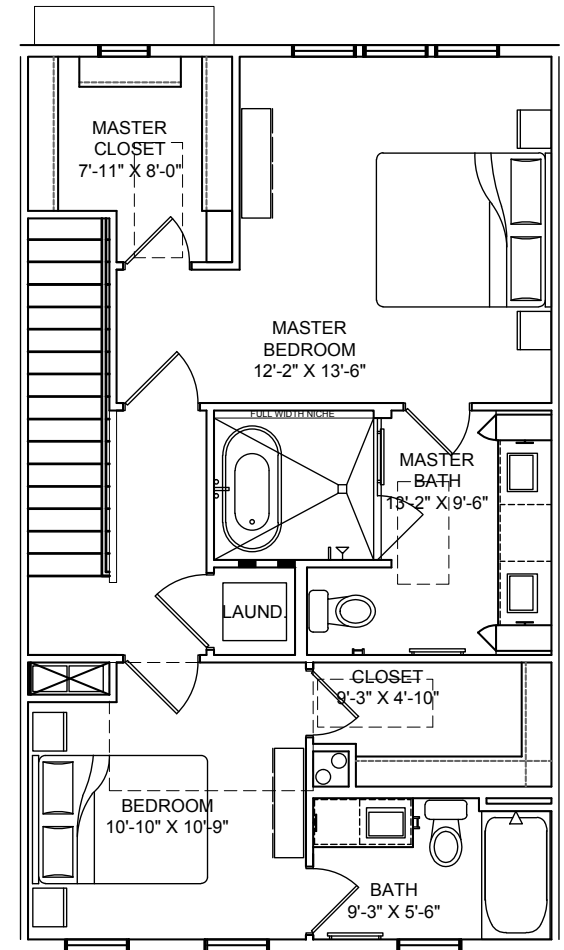

THE LAAN

RESIDENCES

3 bed, 3.5 bath
1,750 SF (approx.)

B1-B

Floor plans shown are not to any particular scale and are subject to change. All dimensions are approximate and may vary from the description and definition of the "unit" as set forth in the purchase contract. Please review the condominium documents for a description of how the units are measured.