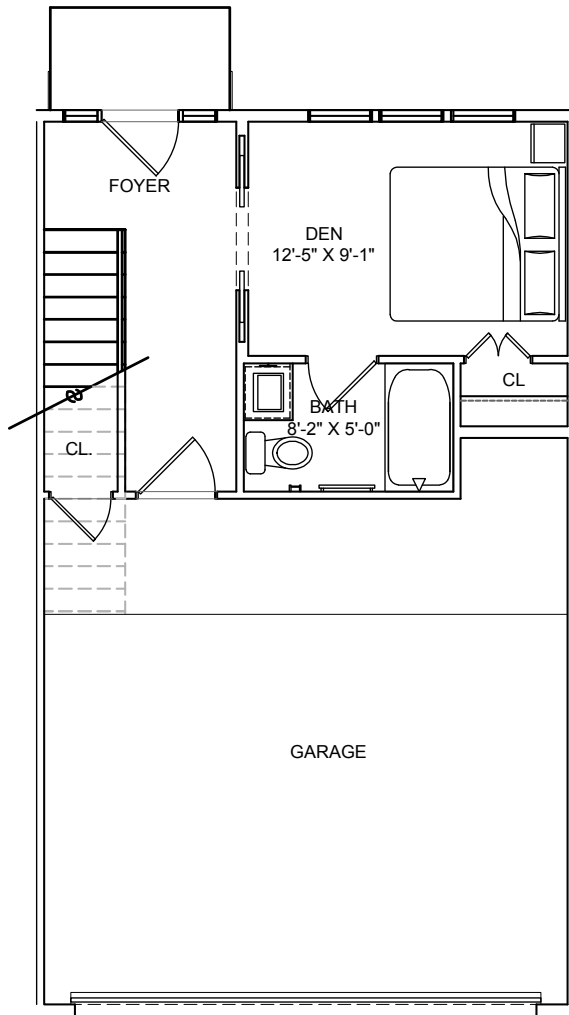

THE LAAN

RESIDENCES

3 bed, 3.5 bath
1,750 SF (approx.)

B1-B

Floor plans shown are not to any particular scale and are subject to change. All dimensions are approximate and may vary from the description and definition of the "unit" as set forth in the purchase contract. Please review the condominium documents for a description of how the units are measured.