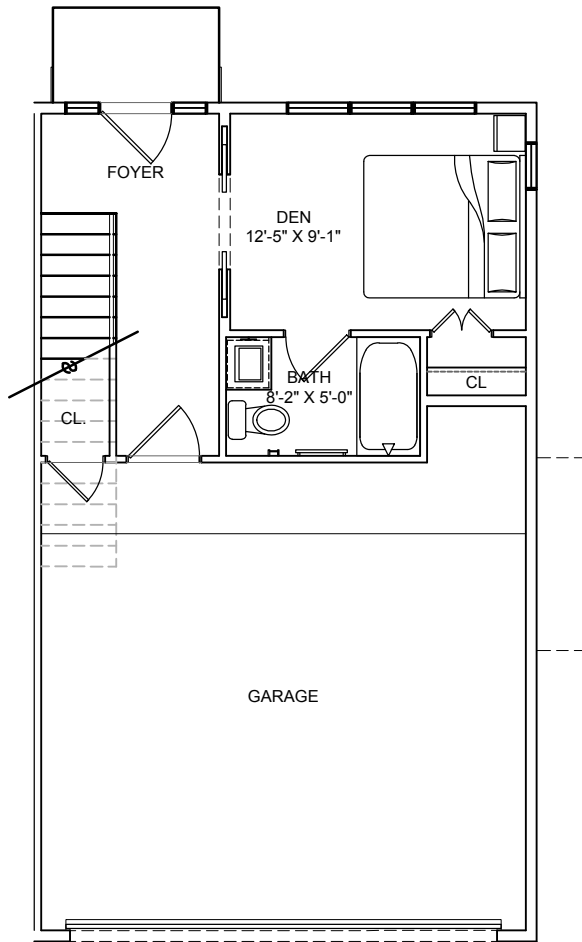

THE LAAN

RESIDENCES

3 bed, 3.5 bath
1,750 SF (approx.)

B1-C

Floor plans shown are not to any particular scale and are subject to change. All dimensions are approximate and may vary from the description and definition of the "unit" as set forth in the purchase contract. Please review the condominium documents for a description of how the units are measured.