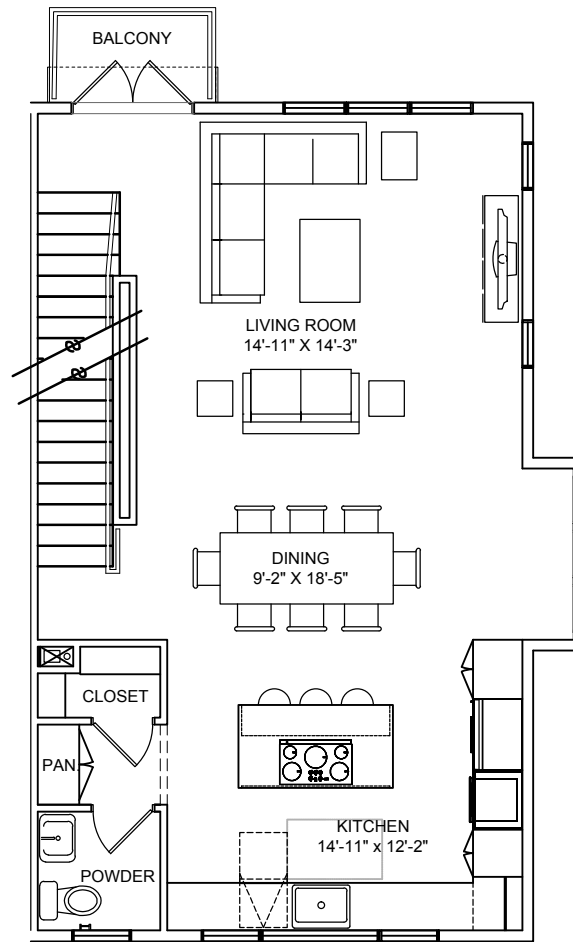

THE LAAN

RESIDENCES

3 bed, 3.5 bath
1,750 SF (approx.)

B1-C

Floor plans shown are not to any particular scale and are subject to change. All dimensions are approximate and may vary from the description and definition of the "unit" as set forth in the purchase contract. Please review the condominium documents for a description of how the units are measured.