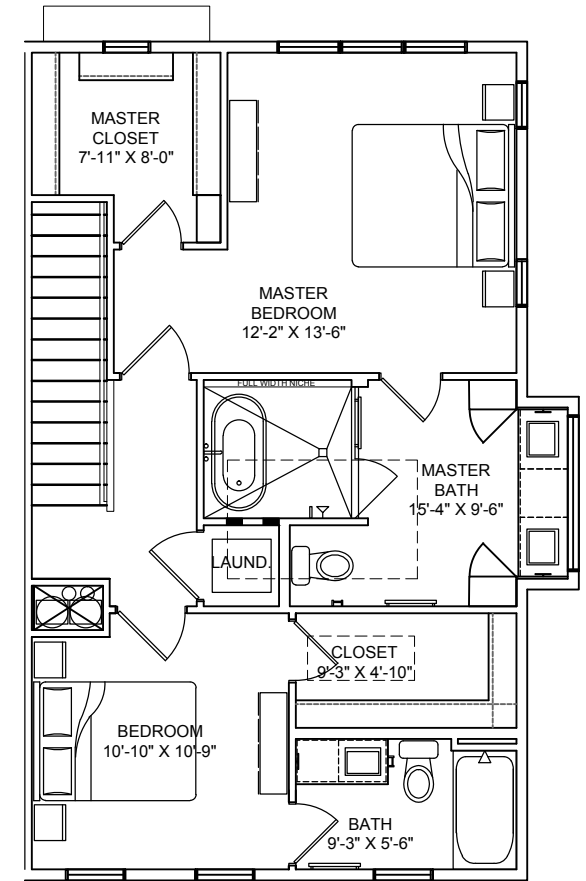

THE LAAN

RESIDENCES

3 bed, 3.5 bath
1,750 SF (approx.)

B1-C

Floor plans shown are not to any particular scale and are subject to change. All dimensions are approximate and may vary from the description and definition of the "unit" as set forth in the purchase contract. Please review the condominium documents for a description of how the units are measured.