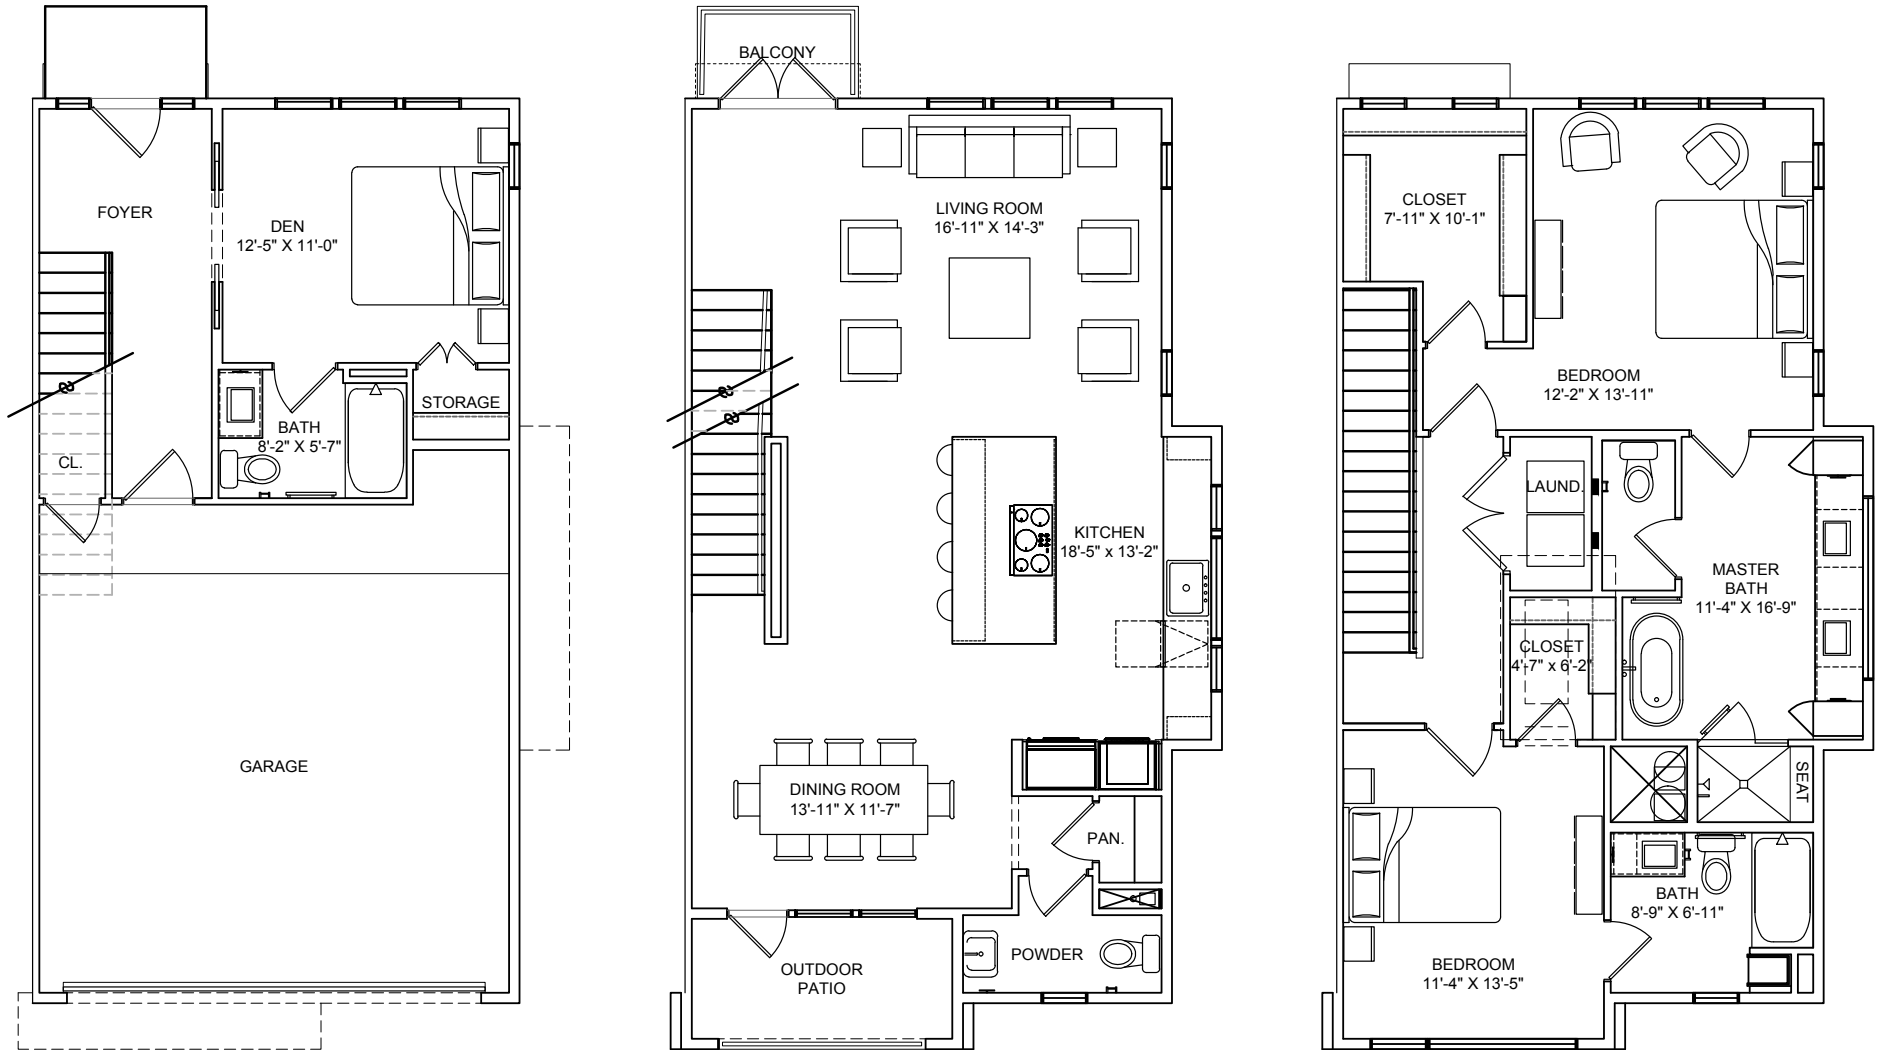

THE LAAN

RESIDENCES

3 bed, 3.5 bath
1,970 SF (approx.)

C1-A

Floor plans shown are not to any particular scale and are subject to change. All dimensions are approximate and may vary from the description and definition of the "unit" as set forth in the purchase contract. Please review the condominium documents for a description of how the units are measured.