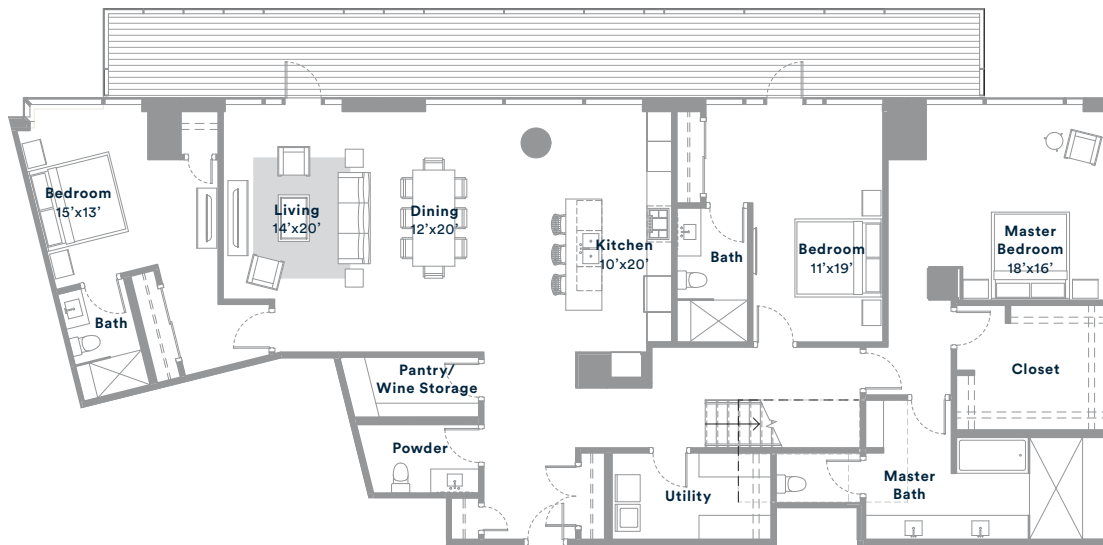

PH6

3 BEDS + 1 DEN

3 FULL BATHS · 2 HALF BATHS

3367 SQ. FT · LEVEL 33-34

NOTES:

SEVENTY
RAINEY

For more information please call 512-476-7010

or visit 70Rainey.com