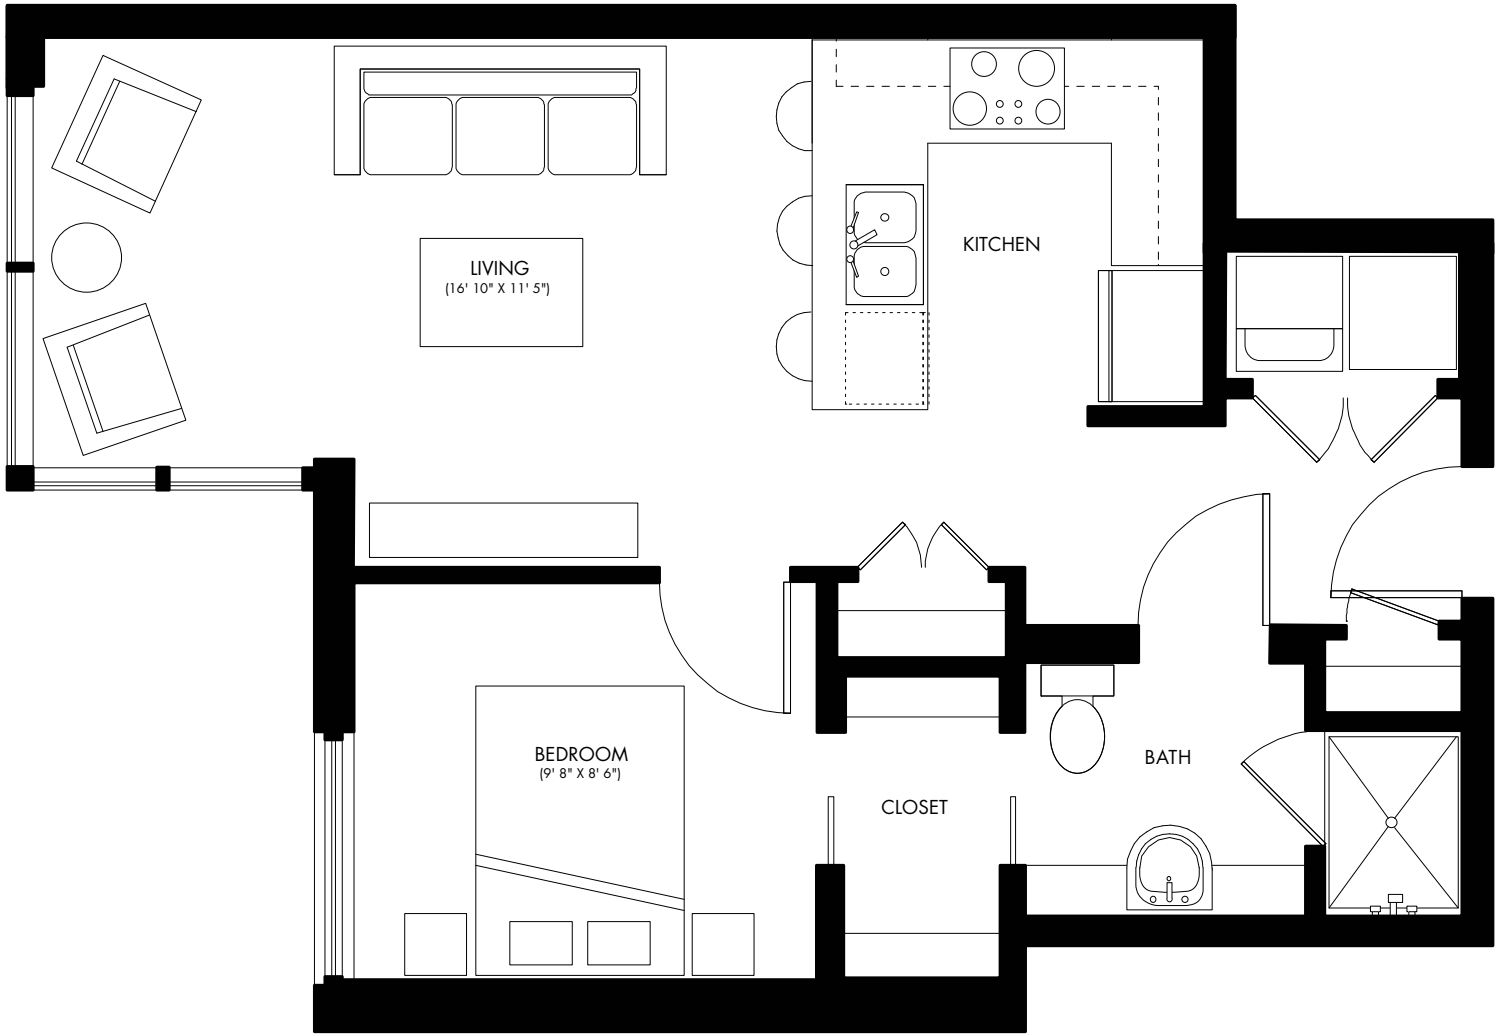

A

565 Square Feet
1 Bedroom
1 Bath

S P R I N G
C O N D O M I N I U M

Floors 6 - 23

Floors 24 - 38

Spring Condominium 300 Bowie Street Austin, TX 78703 512.472.8118 SpringAustin.com

The developer reserves the right to make modifications to building design, specifications, and floor plans. Square footage and room sizes are based on architectural drawings and measurements and are subject to change without notice. Sizes are approximate and actual square footage and room size may vary from the preliminary and final survey. E. & O. E.