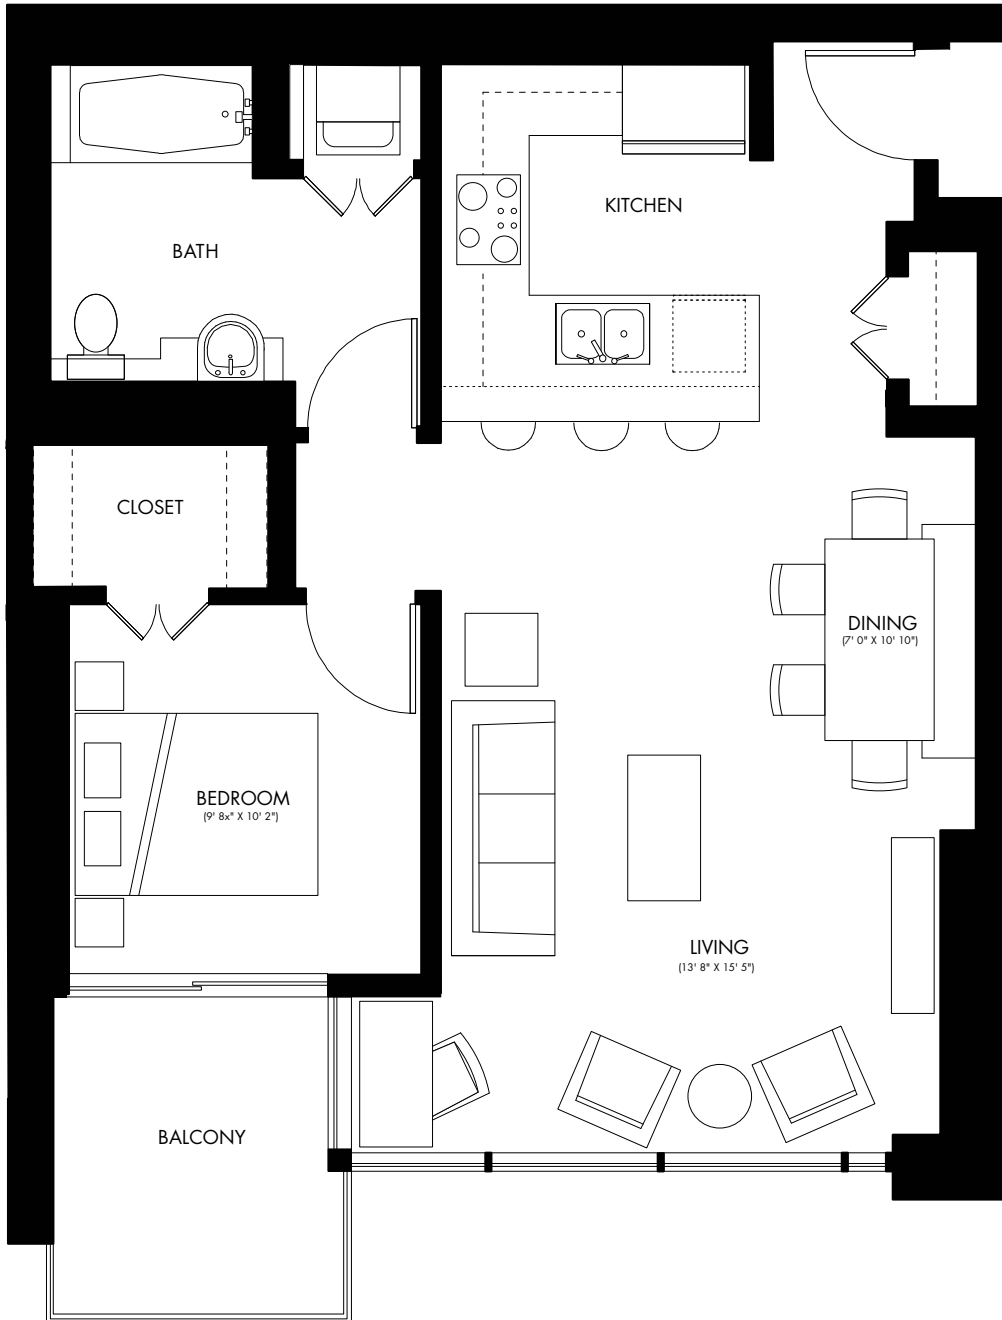

B

704 Square Feet
1 Bedroom
1 Bath

SPRING
CONDOMINIUM

Floors 6 - 23

Spring Condominium 300 Bowie Street Austin, TX 78703 512.472.8118 SpringAustin.com

The developer reserves the right to make modifications to building design, specifications, and floor plans. Square footage and room sizes are based on architectural drawings and measurements and are subject to change without notice. Sizes are approximate and actual square footage and room size may vary from the preliminary and final survey. E. & O. E.