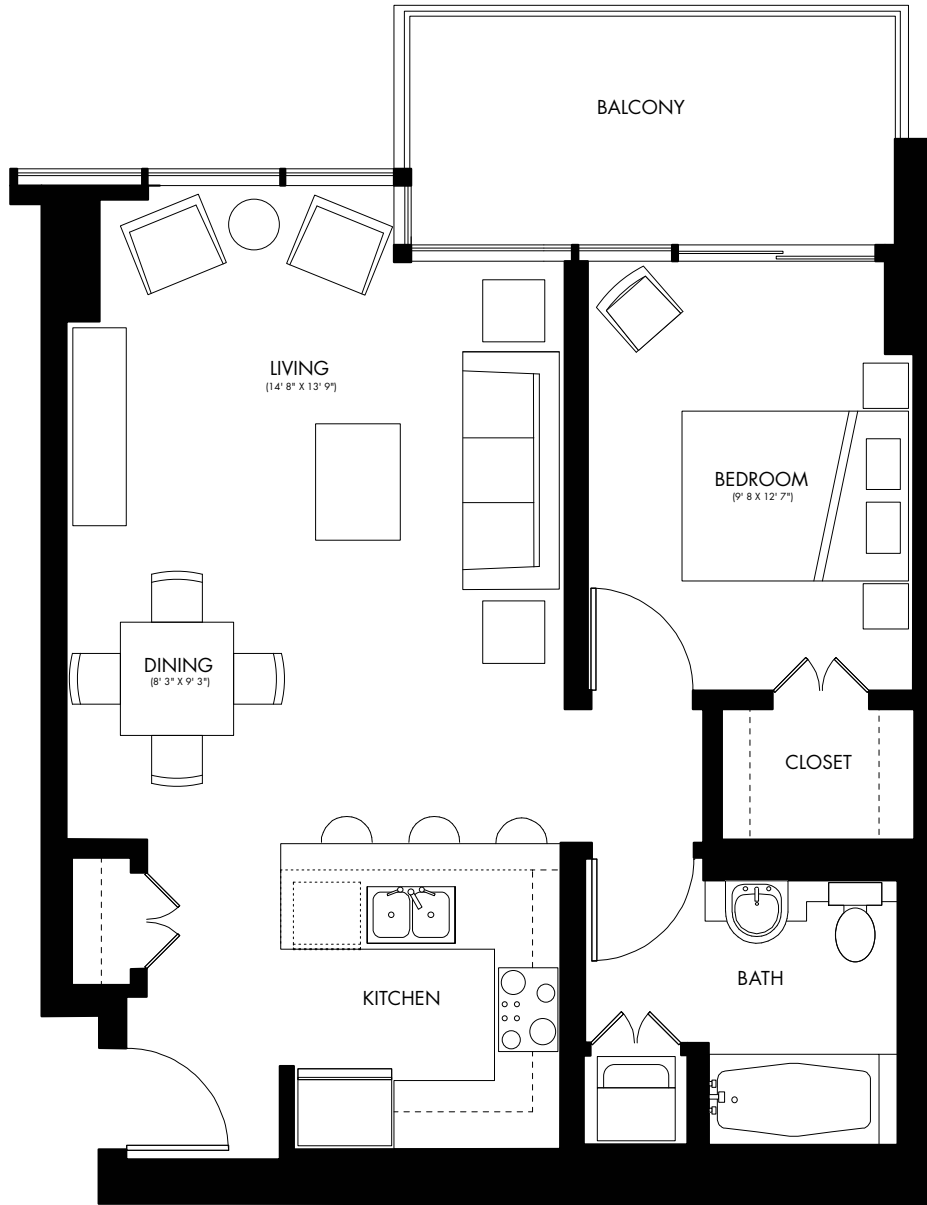

B1

698 Square Feet
1 Bedroom
1 Bath

S P R I N G
C O N D O M I N I U M

Floors 6 - 23

Floors 24 - 38

Spring Condominium 300 Bowie Street Austin, TX 78703 512.472.8118 SpringAustin.com

The developer reserves the right to make modifications to building design, specifications, and floor plans. Square footage and room sizes are based on architectural drawings and measurements and are subject to change without notice. Sizes are approximate and actual square footage and room size may vary from the preliminary and final survey. E. & O. E.