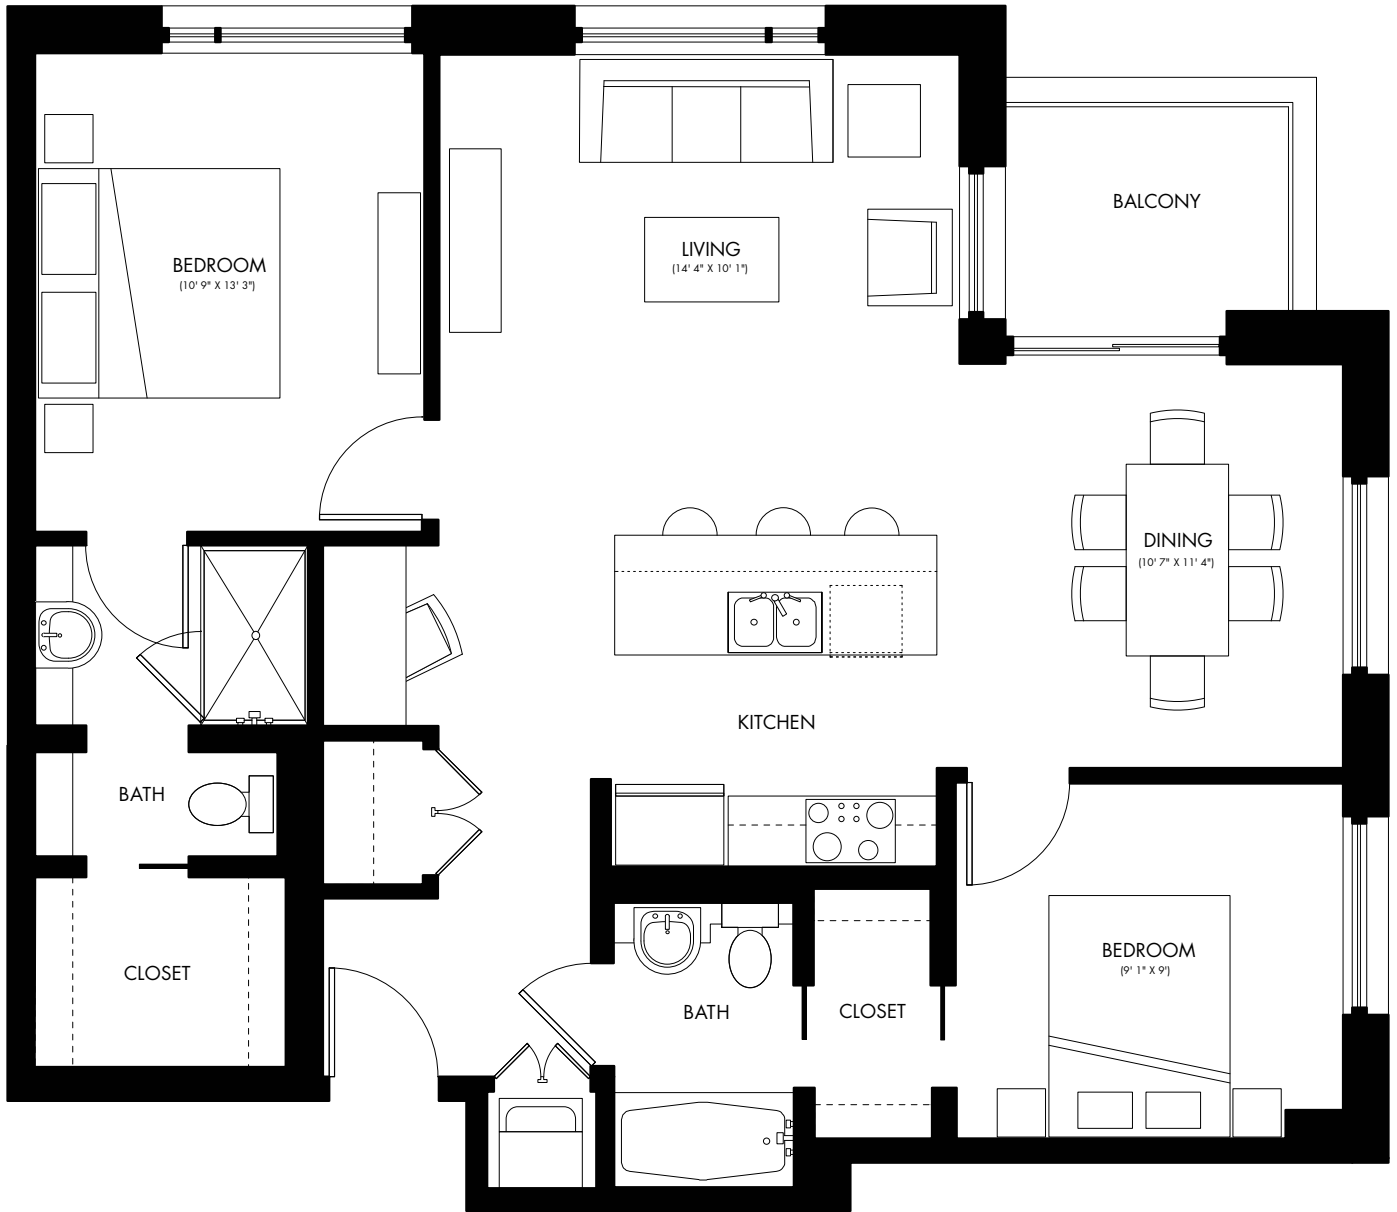

# D1

1,061 Square Feet  
2 Bedrooms  
2 Baths

SPRING  
CONDOMINIUM

Floors 24 - 38

Floors 39 - 41

Spring Condominium 300 Bowie Street Austin, TX 78703 512.472.8118 SpringAustin.com

The developer reserves the right to make modifications to building design, specifications, and floor plans. Square footage and room sizes are based on architectural drawings and measurements and are subject to change without notice. Sizes are approximate and actual square footage and room size may vary from the preliminary and final survey. E. & O. E.