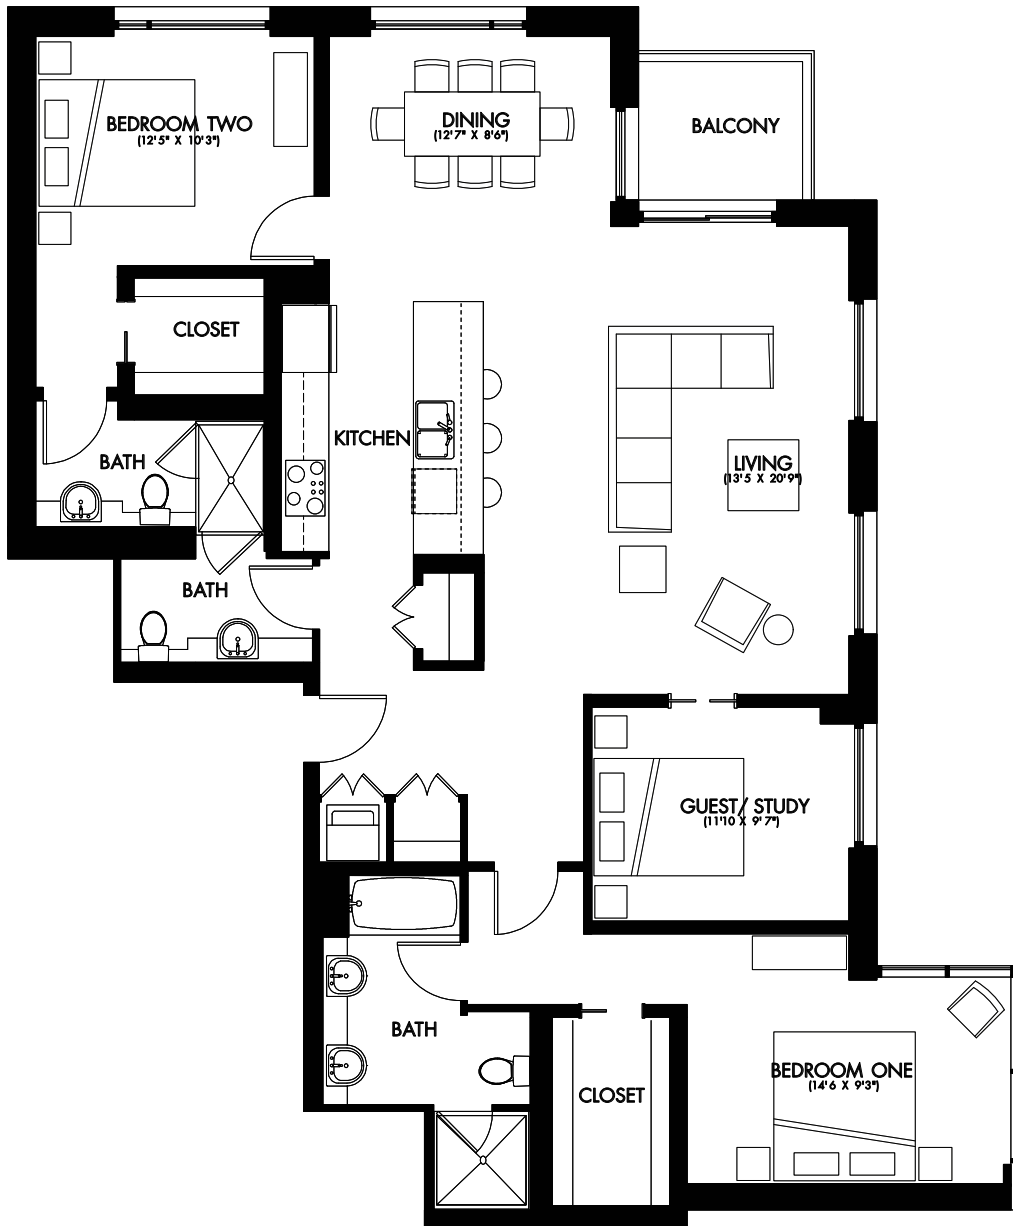

E

1,631 Square Feet
3 Bedrooms
3 Baths

S P R I N G
C O N D O M I N I U M

Floors 24 - 38

Floors 39 - 41

Spring Condominium 300 Bowie Street Austin, TX 78703 512.472.8118 SpringAustin.com

The developer reserves the right to make modifications to building design, specifications, and floor plans. Square footage and room sizes are based on architectural drawings and measurements and are subject to change without notice. Sizes are approximate and actual square footage and room size may vary from the preliminary and final survey. E. & O. E.