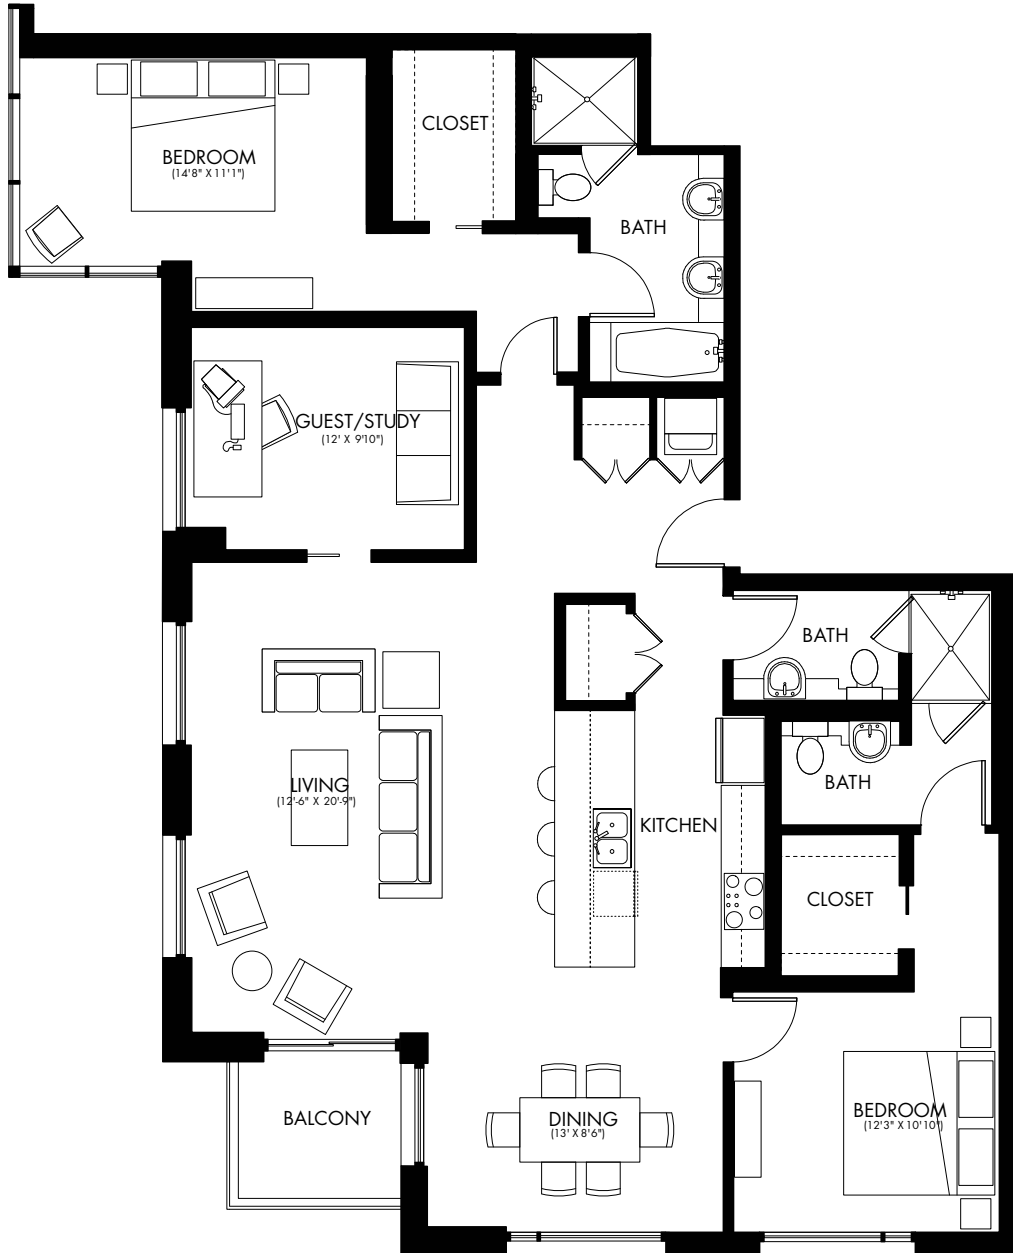

E1

1,651 Square Feet
3 Bedrooms
3 Baths

S P R I N G
C O N D O M I N I U M

Floors 39 - 41

Spring Condominium 300 Bowie Street Austin, TX 78703 512.472.8118 SpringAustin.com

The developer reserves the right to make modifications to building design, specifications, and floor plans. Square footage and room sizes are based on architectural drawings and measurements and are subject to change without notice. Sizes are approximate and actual square footage and room size may vary from the preliminary and final survey. E. & O. E.