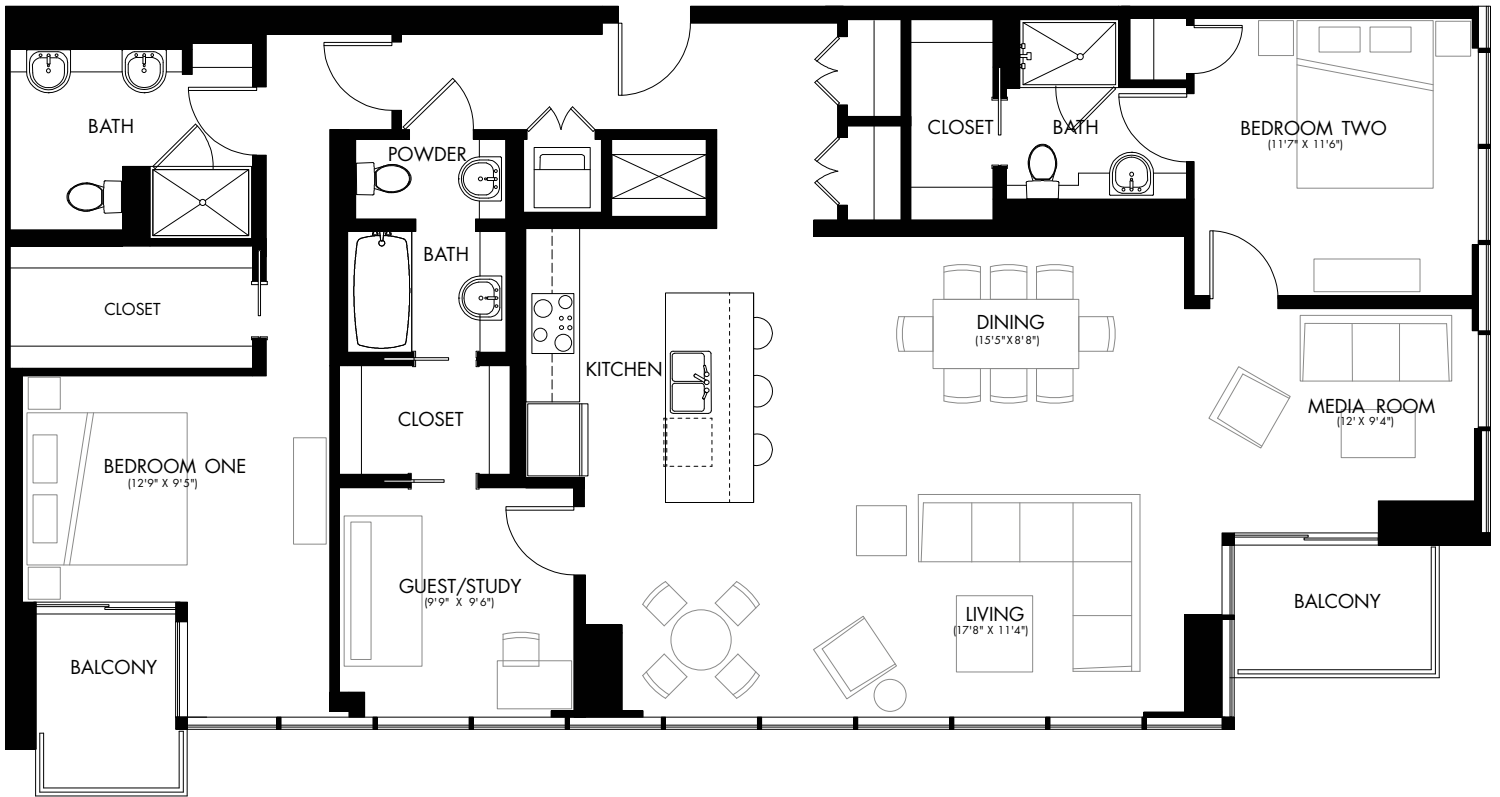

F

1,707 Square Feet
3 Bedrooms
3 Baths

S P R I N G
C O N D O M I N I U M

Floors 24 - 38

Floors 39 - 41

Spring Condominium 300 Bowie Street Austin, TX 78703 512.472.8118 SpringAustin.com

The developer reserves the right to make modifications to building design, specifications, and floor plans. Square footage and room sizes are based on architectural drawings and measurements and are subject to change without notice. Sizes are approximate and actual square footage and room size may vary from the preliminary and final survey. E. & O. E.