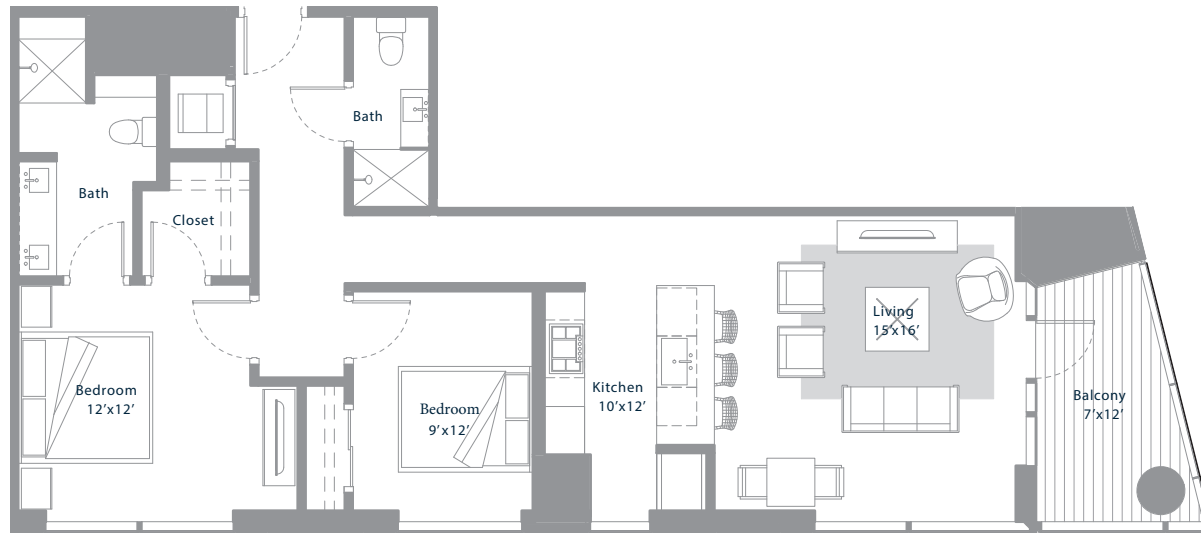

SEVENTY RAINEY

B1 RESIDENCE

BEDROOMS
2

BATHROOMS
2

INTERIOR
1128 sq. ft

BALCONY
84 sq. ft

LEVELS
12-31

For more information please call
512.476.7010 or visit www.70Rainey.com