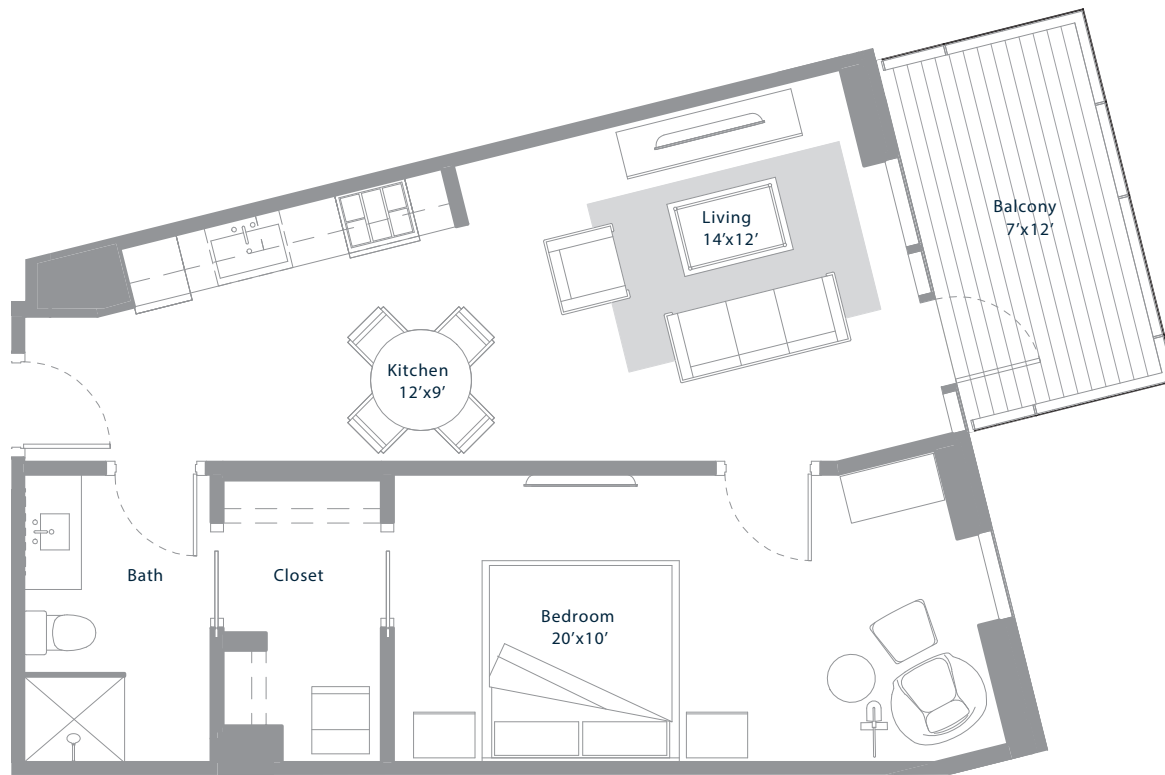

SEVENTY RAINEY

A1 RESIDENCE

BEDROOMS

1

BATHROOMS

1

INTERIOR

718 sq. ft

BALCONY

99 sq. ft

LEVELS

12-22

For more information please call
512.476.7010 or visit www.70Rainey.com

1' 2' 4' 8' 16'