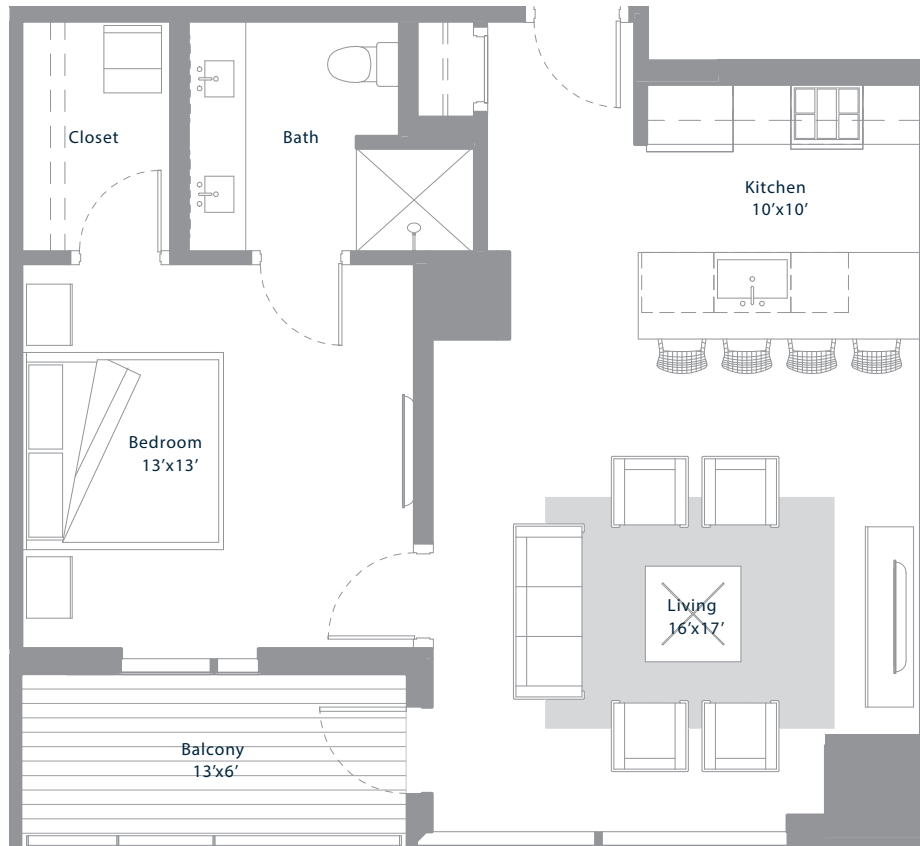

SEVENTY RAINEY

A3 RESIDENCE

BEDROOMS
1

BATHROOMS
1

INTERIOR
837 sq. ft

BALCONY
80 sq. ft

LEVELS
18-31

For more information please call
512.476.7010 or visit www.70Rainey.com

1' 2' 4' 8' 16'