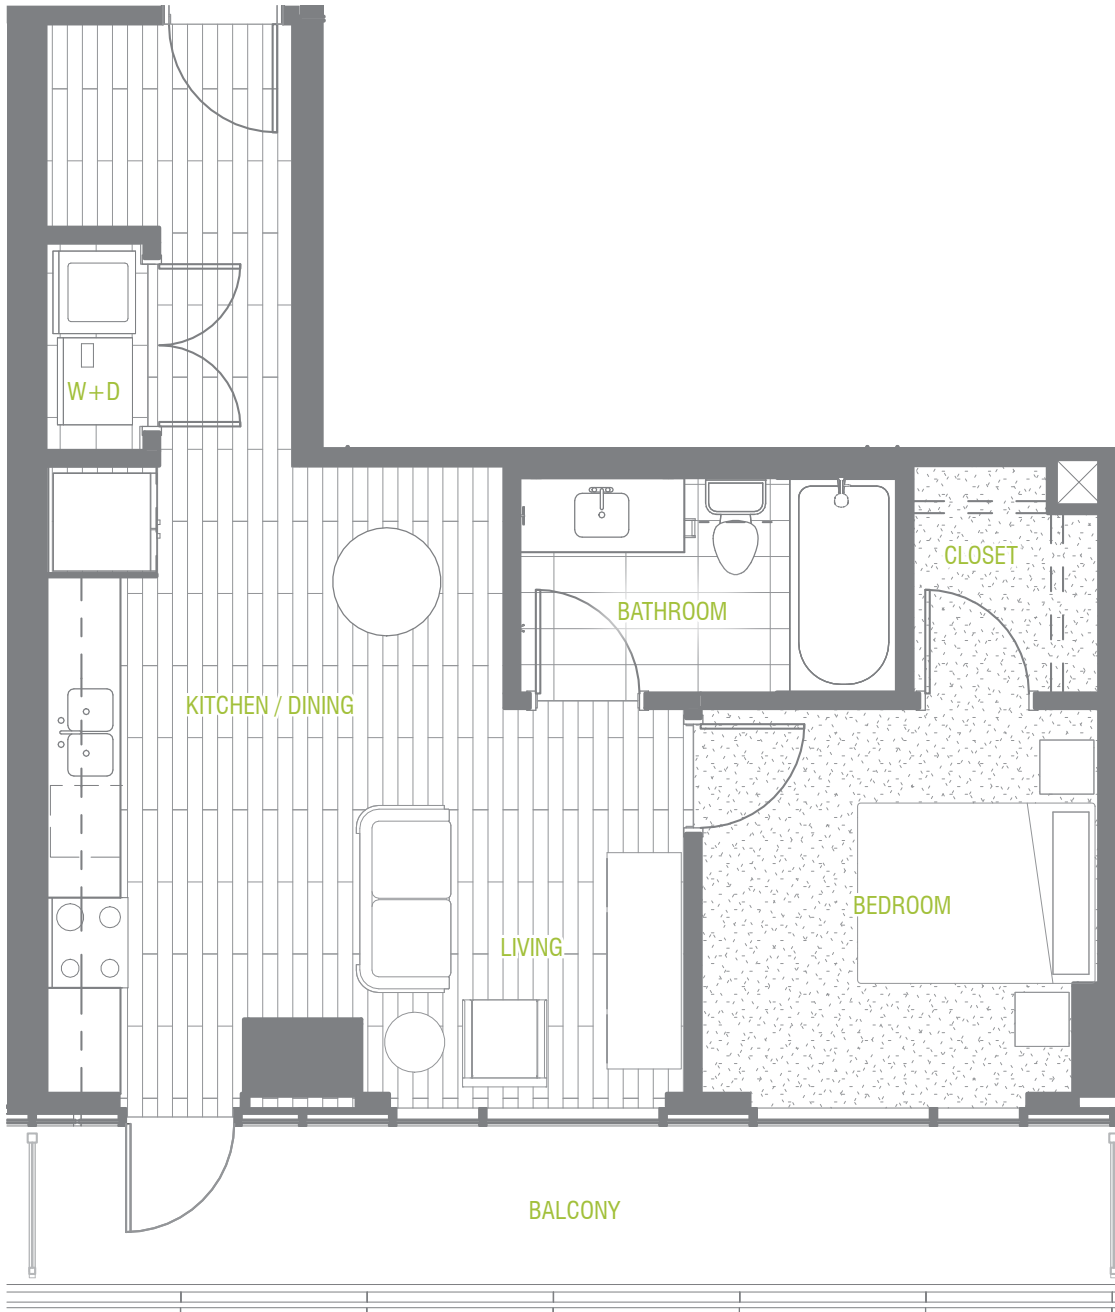

UNIT A1 1BEDROOM+1BATHROOM

unit 650 sf | balcony 152 sf

FOR MORE INFORMATION, VISIT SEAHOLMRESIDENCES.COM

Floor plans are not to scale and are subject to change. All dimensions including square footage, are estimates and will vary from the description and definition of the "unit" set forth in the purchase contract and/or the condominium documents.