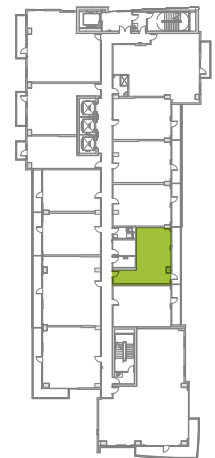

UNIT A1 1BEDROOM+1BATHROOM

unit 650 sf | balcony 152 sf

FOR MORE INFORMATION, VISIT SEAHOLMRESIDENCES.COM

Floor plans are not to scale and are subject to change. All dimensions including square footage, are estimates and will vary from the description and definition of the "unit" set forth in the purchase contract and/or the condominium documents.