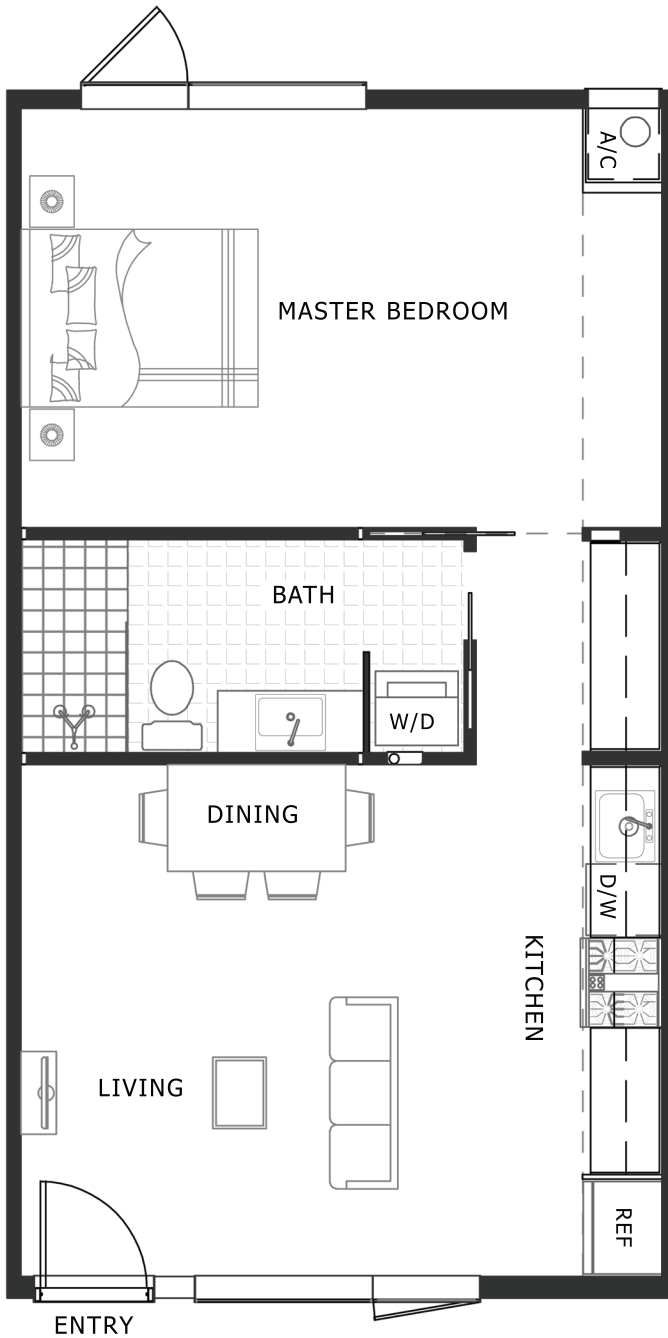

904 WEST

Residence

Unit #210

SECOND FLOOR

One Bedroom / One Bath

636 Interior Sq Ft
636 Total Sq Ft

Entry located directly off
elevator lobby. Oversized
bedroom. Operable casement
windows.

The unit or units shown hereon are merely approximations and do not necessarily reflect the actual as-built conditions of the same. The as-built dimensions, size, layout and specifications of the unit or units may vary from the information reflected hereon and are subject to change without notice. Prices and availability are subject to change without notice. Artist's rendering based on current development concepts, which is subject to change without notice. Drawing is not to scale. Furnishings, refrigerator and washer/dryer are not included. ±Total square footage includes air conditioned space of unit, unit balcony and a percentage of common area owned in common by all owners of the condominium project.