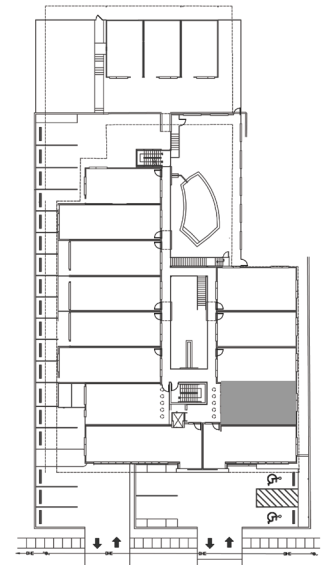

904 WEST

Residence

Unit #210

SECOND FLOOR

One Bedroom / One Bath

636 Interior Sq Ft
636 Total Sq Ft

Entry located directly off
elevator lobby. Oversized
bedroom. Operable casement
windows.

The unit or units shown hereon are merely approximations and do not necessarily reflect the actual as-built conditions of the same. The as-built dimensions, size, layout and specifications of the unit or units may vary from the information reflected hereon and are subject to change without notice. Prices and availability are subject to change without notice. Artist's rendering based on current development concepts, which is subject to change without notice. Drawing is not to scale. Furnishings, refrigerator and washer/dryer are not included. ±Total square footage includes air conditioned space of unit, unit balcony and a percentage of common area owned in common by all owners of the condominium project.