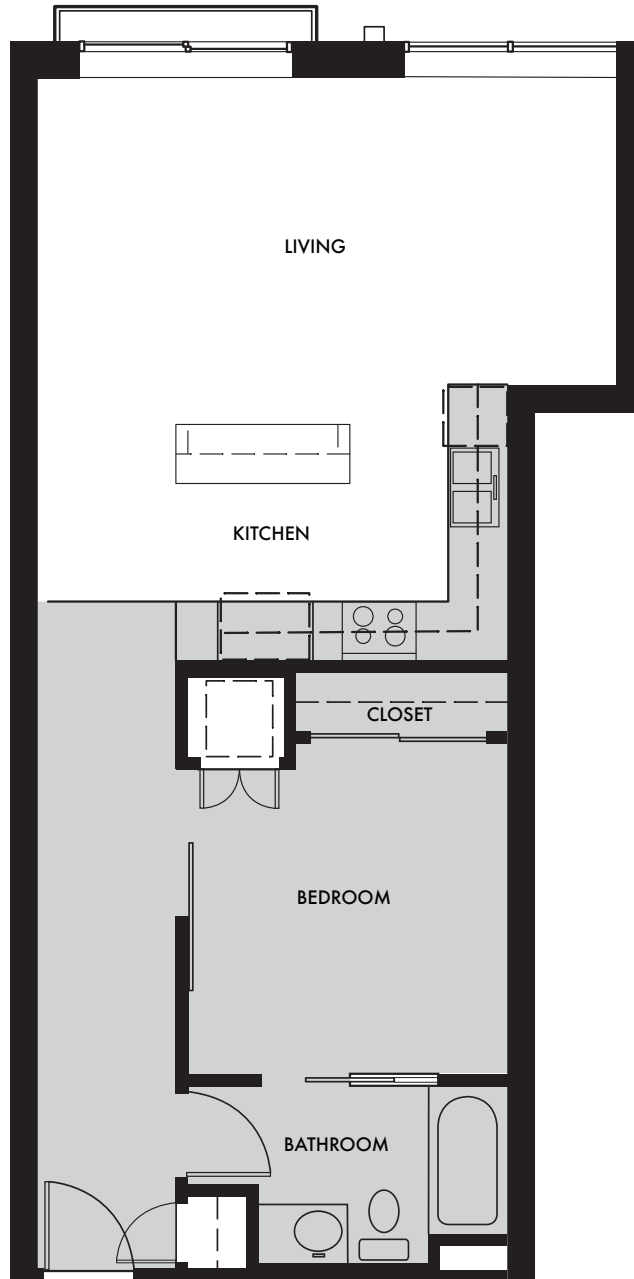

FLOORS 3-9 PLAN B

UNITS 302-902
1 BED / 1 BATH
LIVING SPACE: 753 SF

The unit or units shown hereon are merely approximations and do not necessarily reflect the actual as-built conditions of the same. The as-built dimension and size of the unit or units may vary from the dimension and size reflected hereon. Drawing is not to scale. Furnishings are not included.