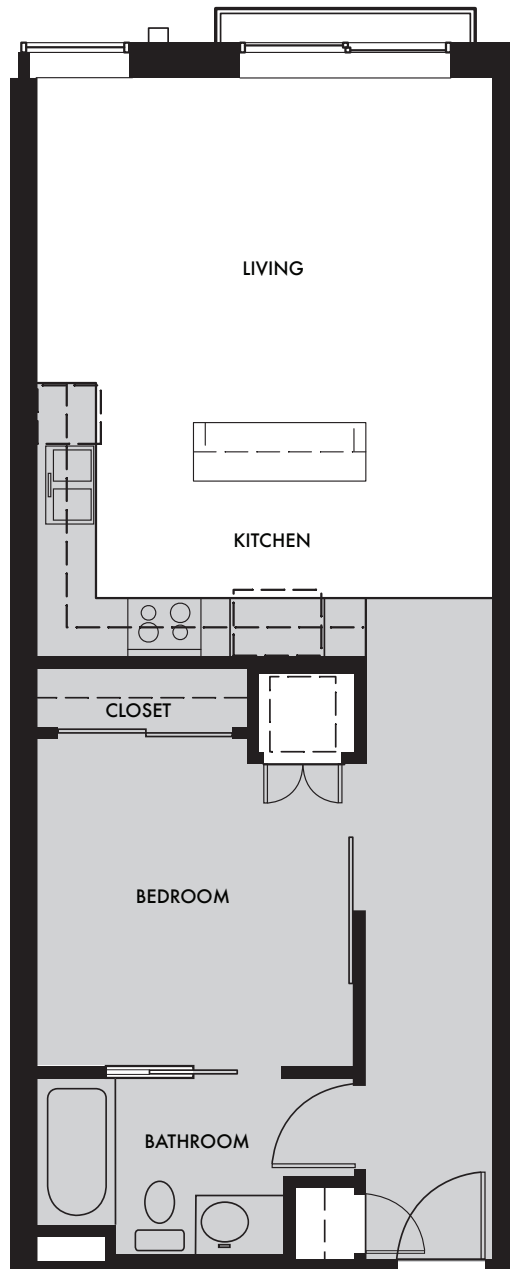

FLOORS 4-10 PLAN C

UNITS 403-1003
1 BED / 1 BATH
LIVING SPACE: 693 SF

The unit or units shown hereon are merely approximations and do not necessarily reflect the actual as-built conditions of the same. The as-built dimension and size of the unit or units may vary from the dimension and size reflected hereon. Drawing is not to scale. Furnishings are not included.