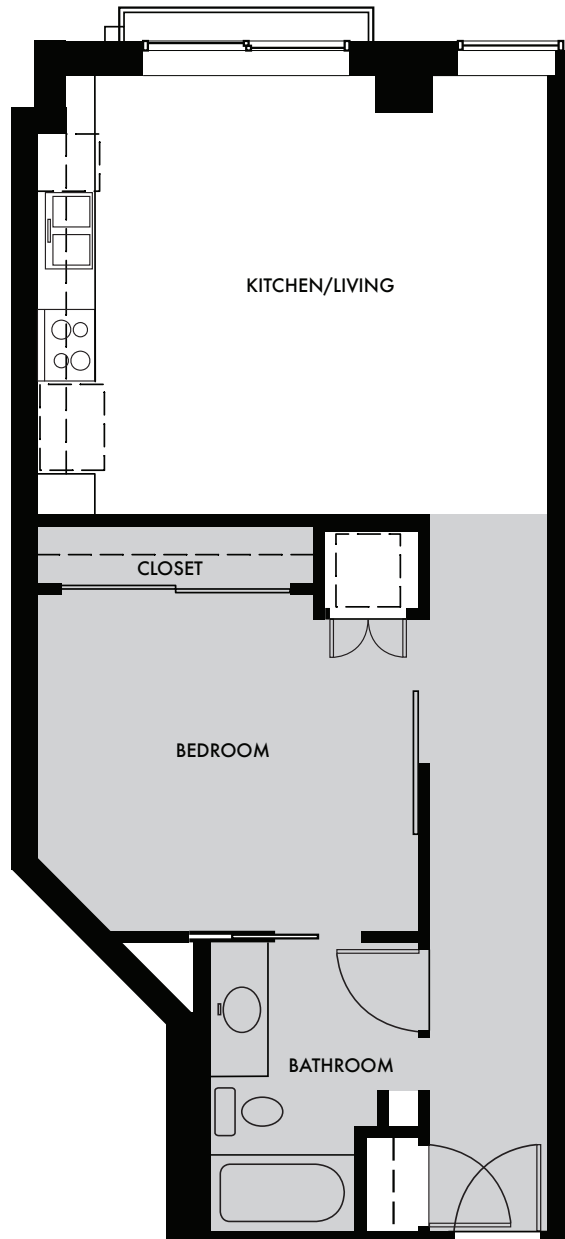

FLOORS 4-10 PLAN D

UNITS 404-1004
1 BED / 1 BATH
LIVING SPACE: 728 SF

The unit or units shown hereon are merely approximations and do not necessarily reflect the actual as-built conditions of the same. The as-built dimension and size of the unit or units may vary from the dimension and size reflected hereon. Drawing is not to scale. Furnishings are not included.