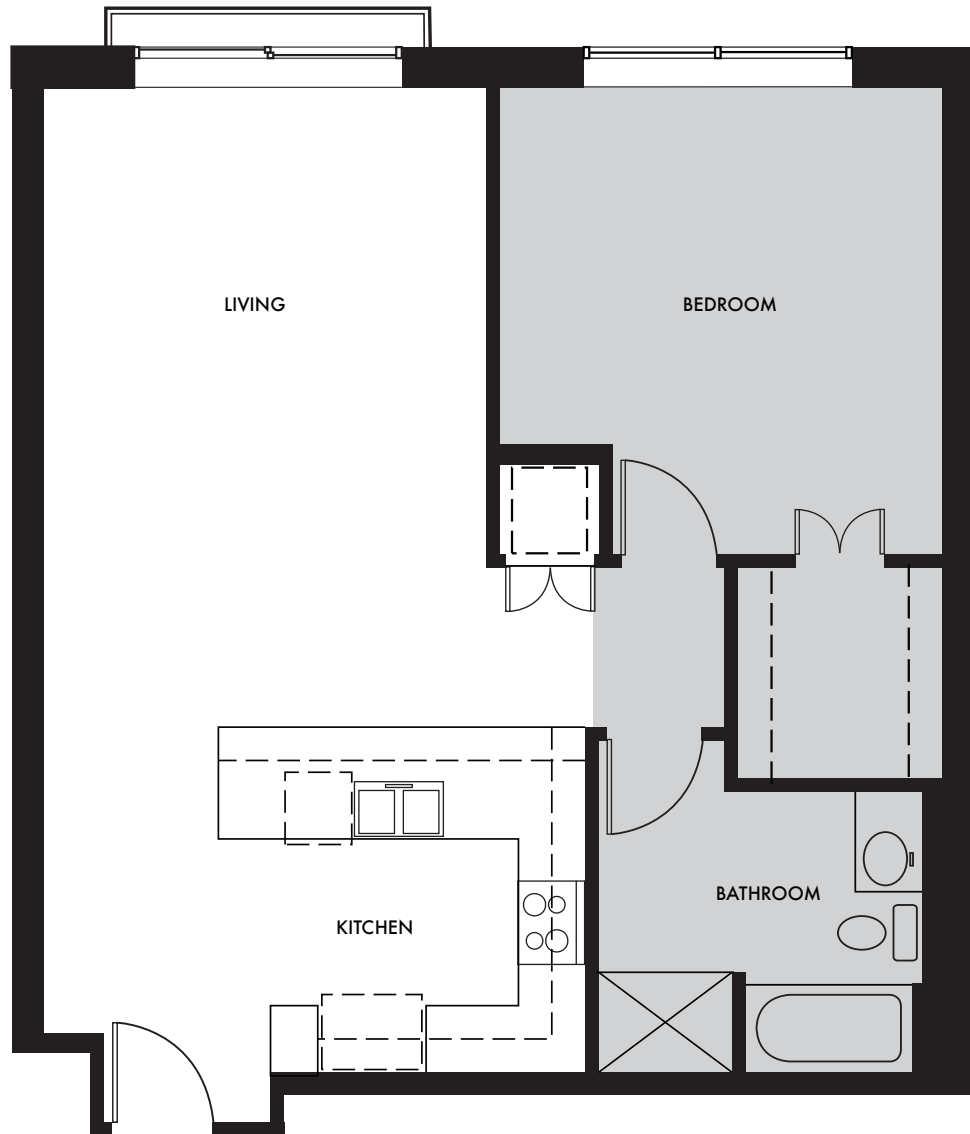

FLOORS 3-10 PLAN F

UNITS 306-1006
1 BED / 1 BATH
LIVING SPACE: 877 SF

The unit or units shown hereon are merely approximations and do not necessarily reflect the actual as-built conditions of the same. The as-built dimension and size of the unit or units may vary from the dimension and size reflected hereon. Drawing is not to scale. Furnishings are not included.