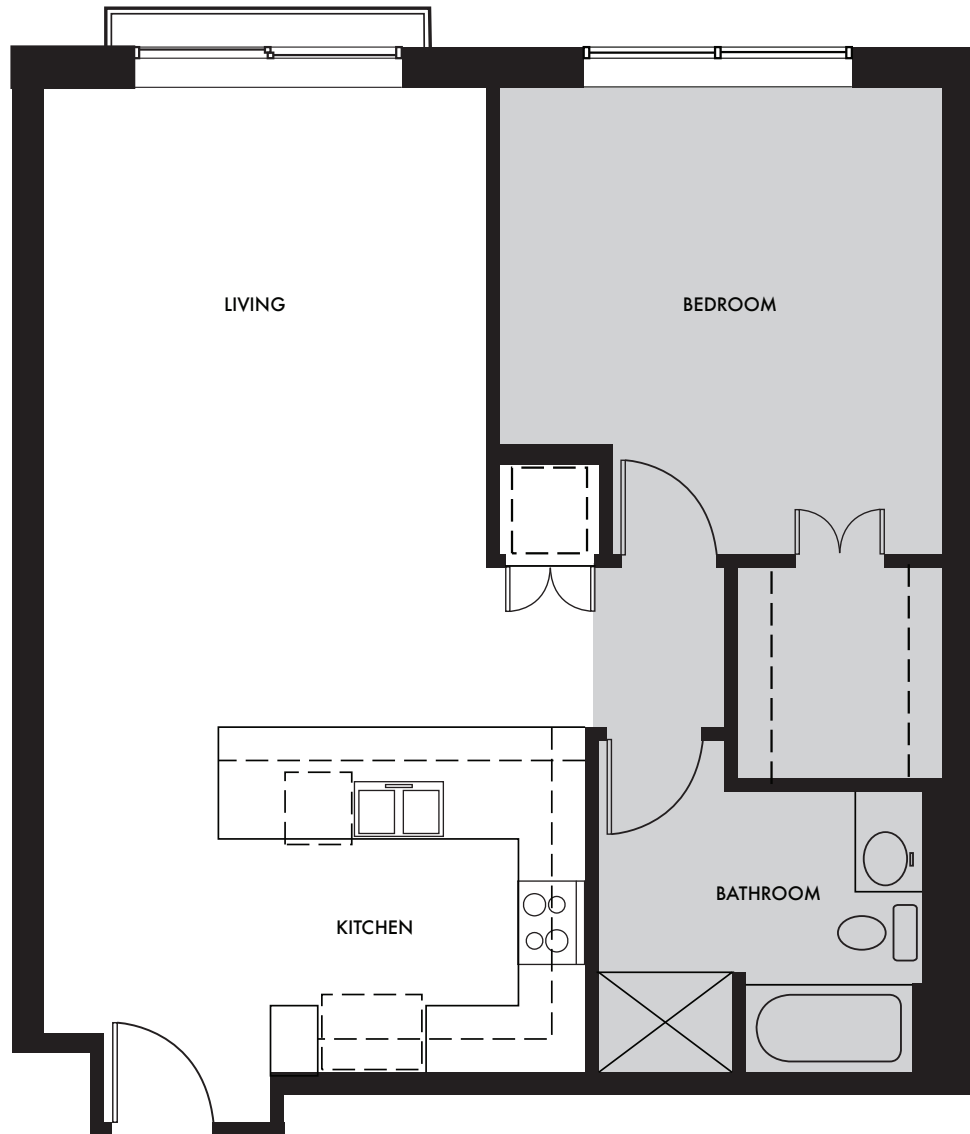

FLOORS 3-10 PLAN F

UNITS 306-1006
1 BED / 1 BATH
LIVING SPACE: 877 SF

The unit or units shown hereon are merely approximations and do not necessarily reflect the actual as-built conditions of the same. The as-built dimension and size of the unit or units may vary from the dimension and size reflected hereon. Drawing is not to scale. Furnishings are not included.