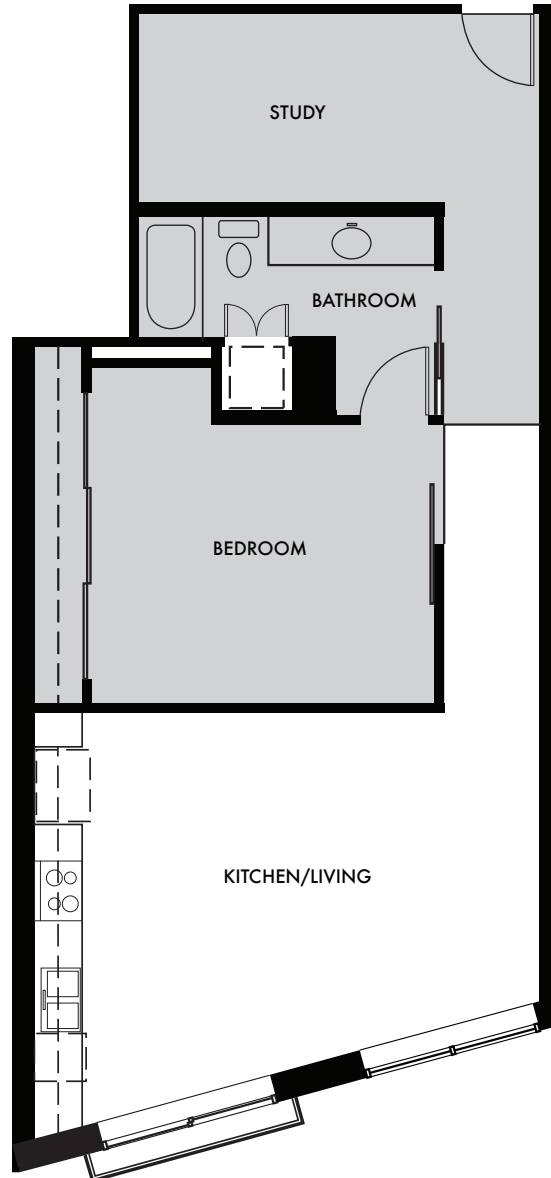

FLOORS 4-10 PLAN H

UNITS 408-1008
1 BED / 1 BATH / 1 STUDY
LIVING SPACE: 951 SF

The unit or units shown hereon are merely approximations and do not necessarily reflect the actual as-built conditions of the same. The as-built dimension and size of the unit or units may vary from the dimension and size reflected hereon. Drawing is not to scale. Furnishings are not included.