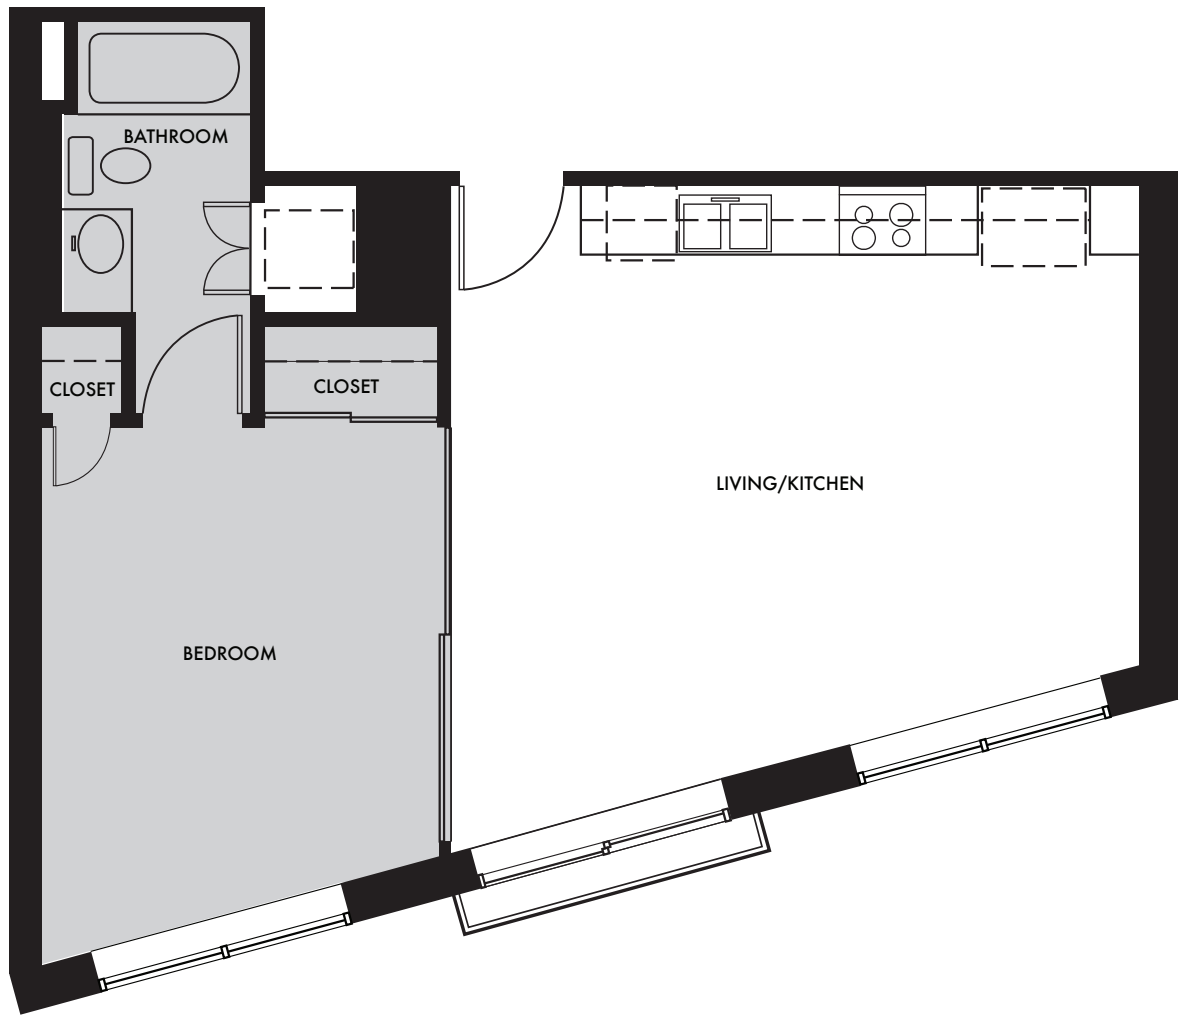

FLOORS 3-9 PLAN J

UNITS 310-910
1 BED / 1 BATH
LIVING SPACE: 682 SF

The unit or units shown hereon are merely approximations and do not necessarily reflect the actual as-built conditions of the same. The as-built dimension and size of the unit or units may vary from the dimension and size reflected hereon. Drawing is not to scale. Furnishings are not included.