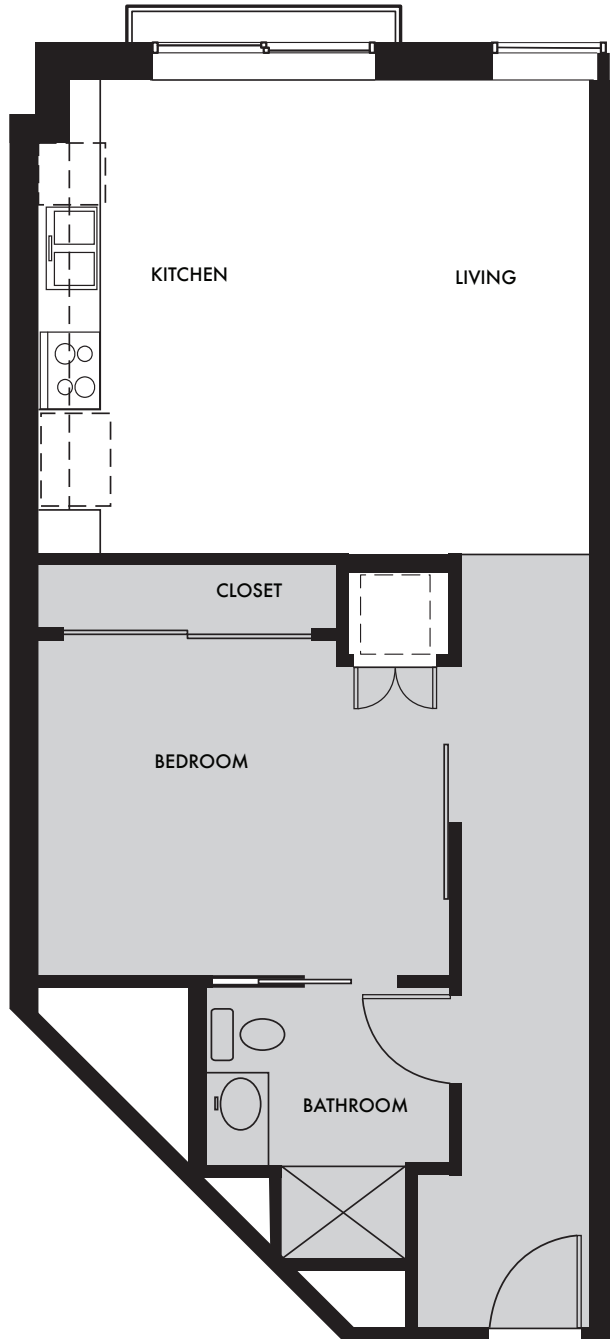

UNIT 304
1 BED / 1 BATH
LIVING SPACE: 729 SF

FLOOR 3 PLAN K

The unit or units shown hereon are merely approximations and do not necessarily reflect the actual as-built conditions of the same. The as-built dimension and size of the unit or units may vary from the dimension and size reflected hereon. Drawing is not to scale. Furnishings are not included.