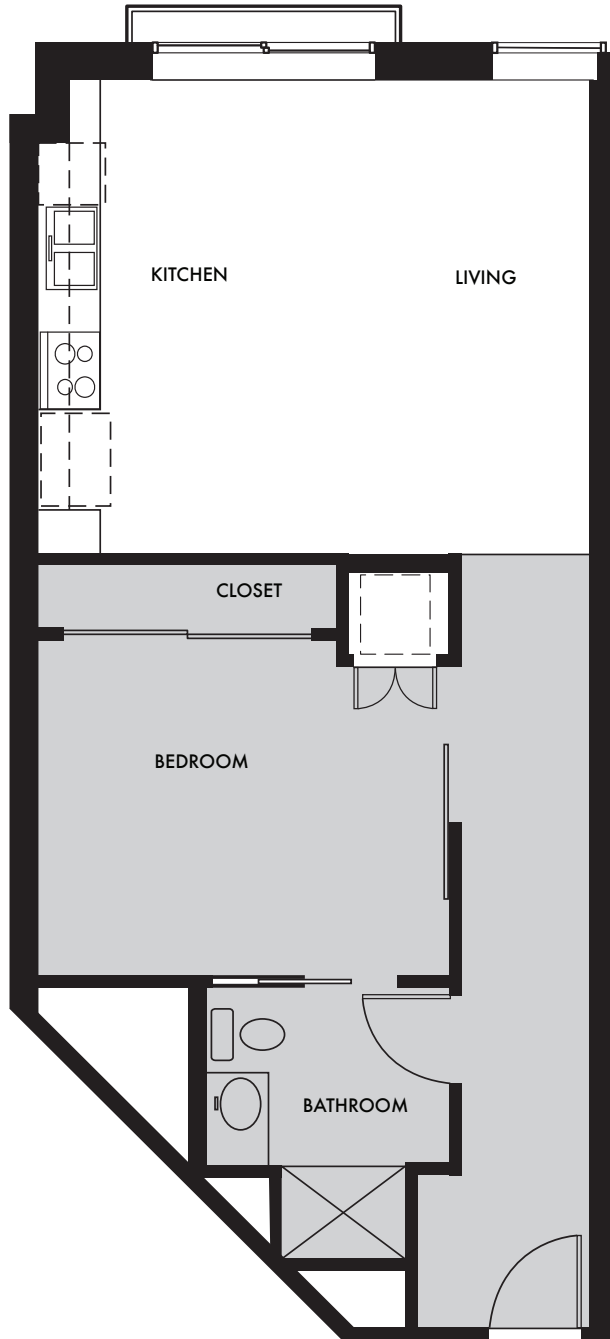

UNIT 304
1 BED / 1 BATH
LIVING SPACE: 729 SF

FLOOR 3 PLAN K

The unit or units shown hereon are merely approximations and do not necessarily reflect the actual as-built conditions of the same. The as-built dimension and size of the unit or units may vary from the dimension and size reflected hereon. Drawing is not to scale. Furnishings are not included.